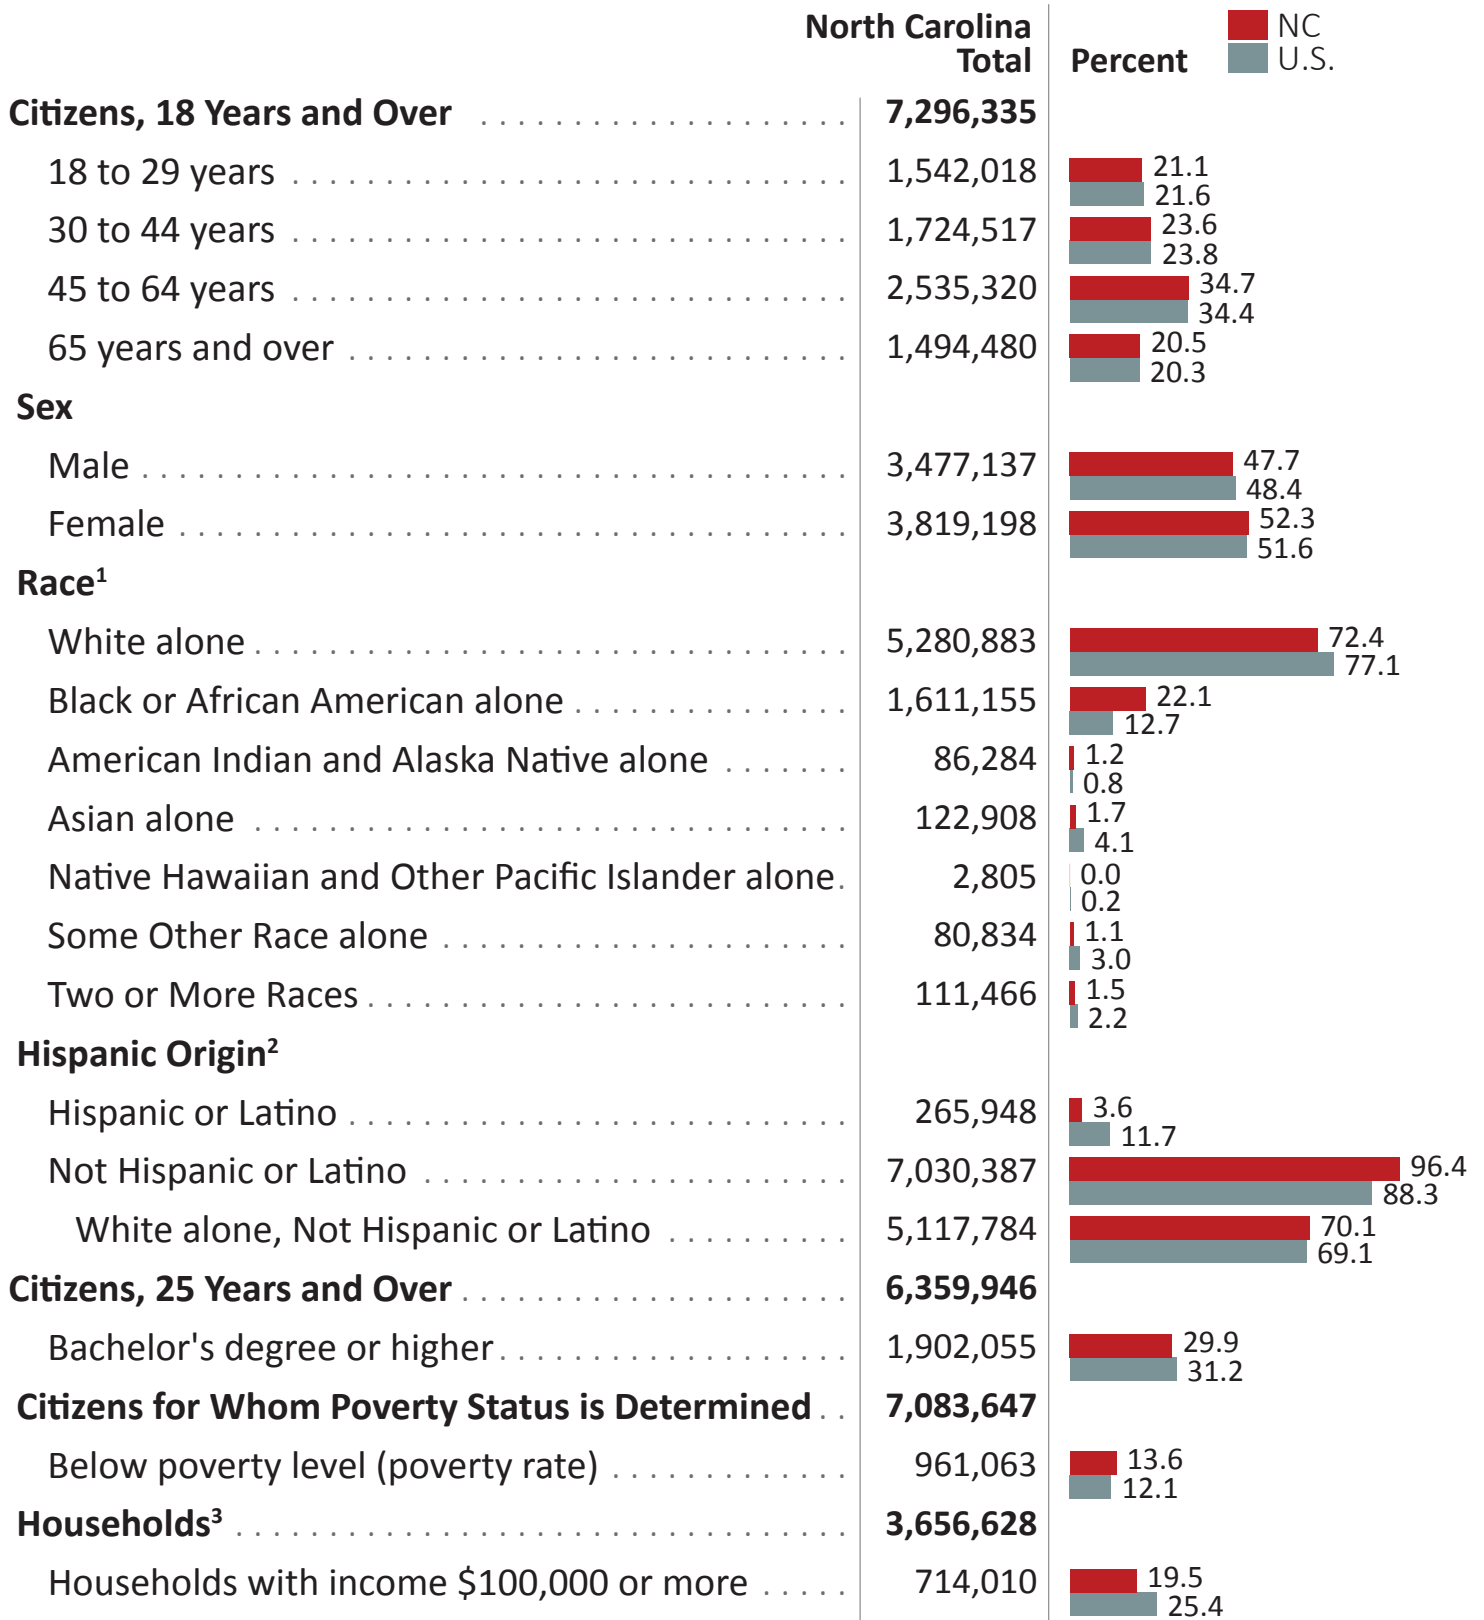

Citizen Voting-Age Population

Selected Characteristics: North Carolina

¹ Except where noted, "race" refers to people reporting only one race.

² Hispanic refers to the ethnicity category and may be of any race.

³ Households with citizen householders.