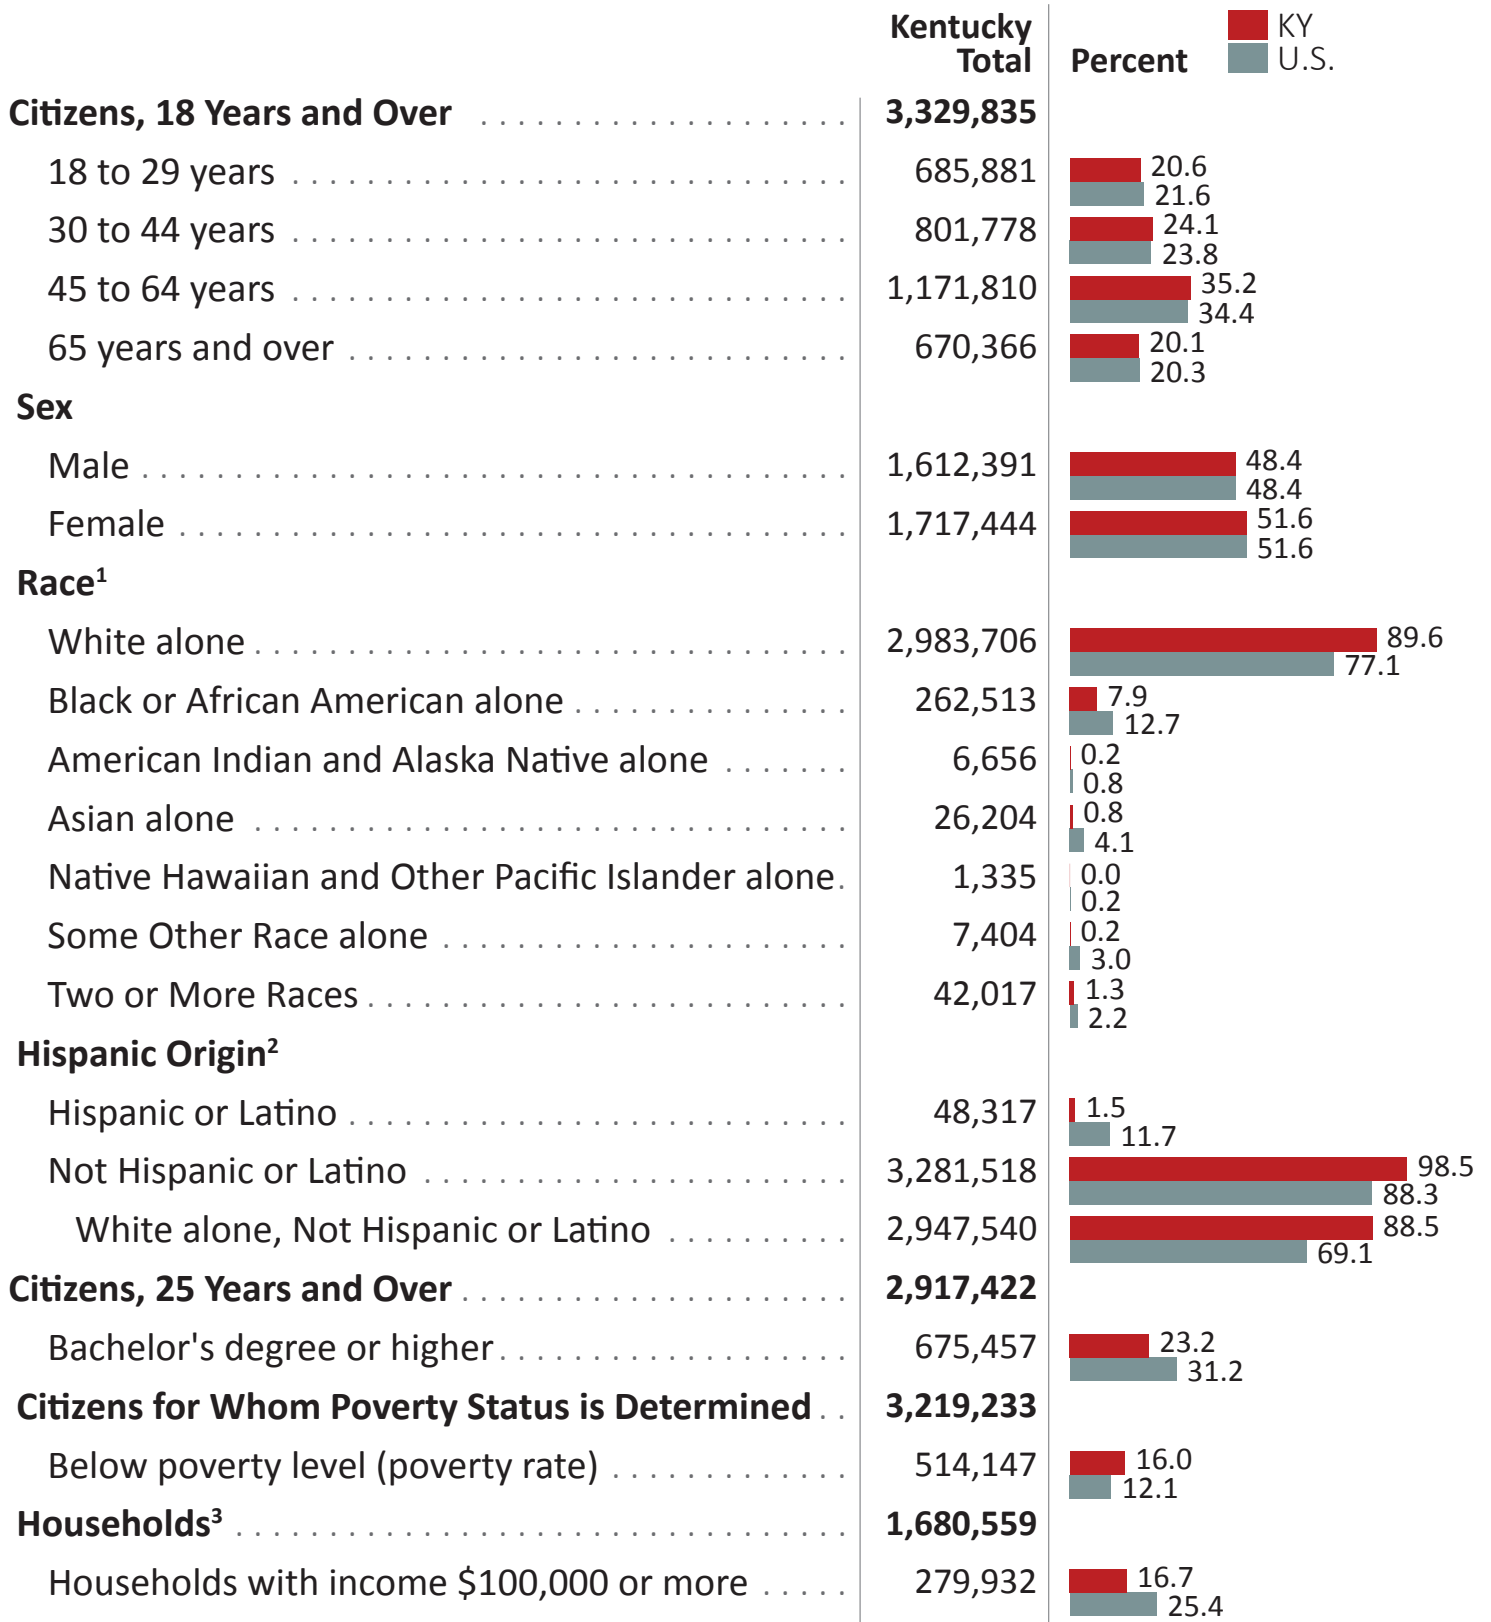

Citizen Voting-Age Population

Selected Characteristics: Kentucky

¹ Except where noted, "race" refers to people reporting only one race.

² Hispanic refers to the ethnicity category and may be of any race.

³ Households with citizen householders.