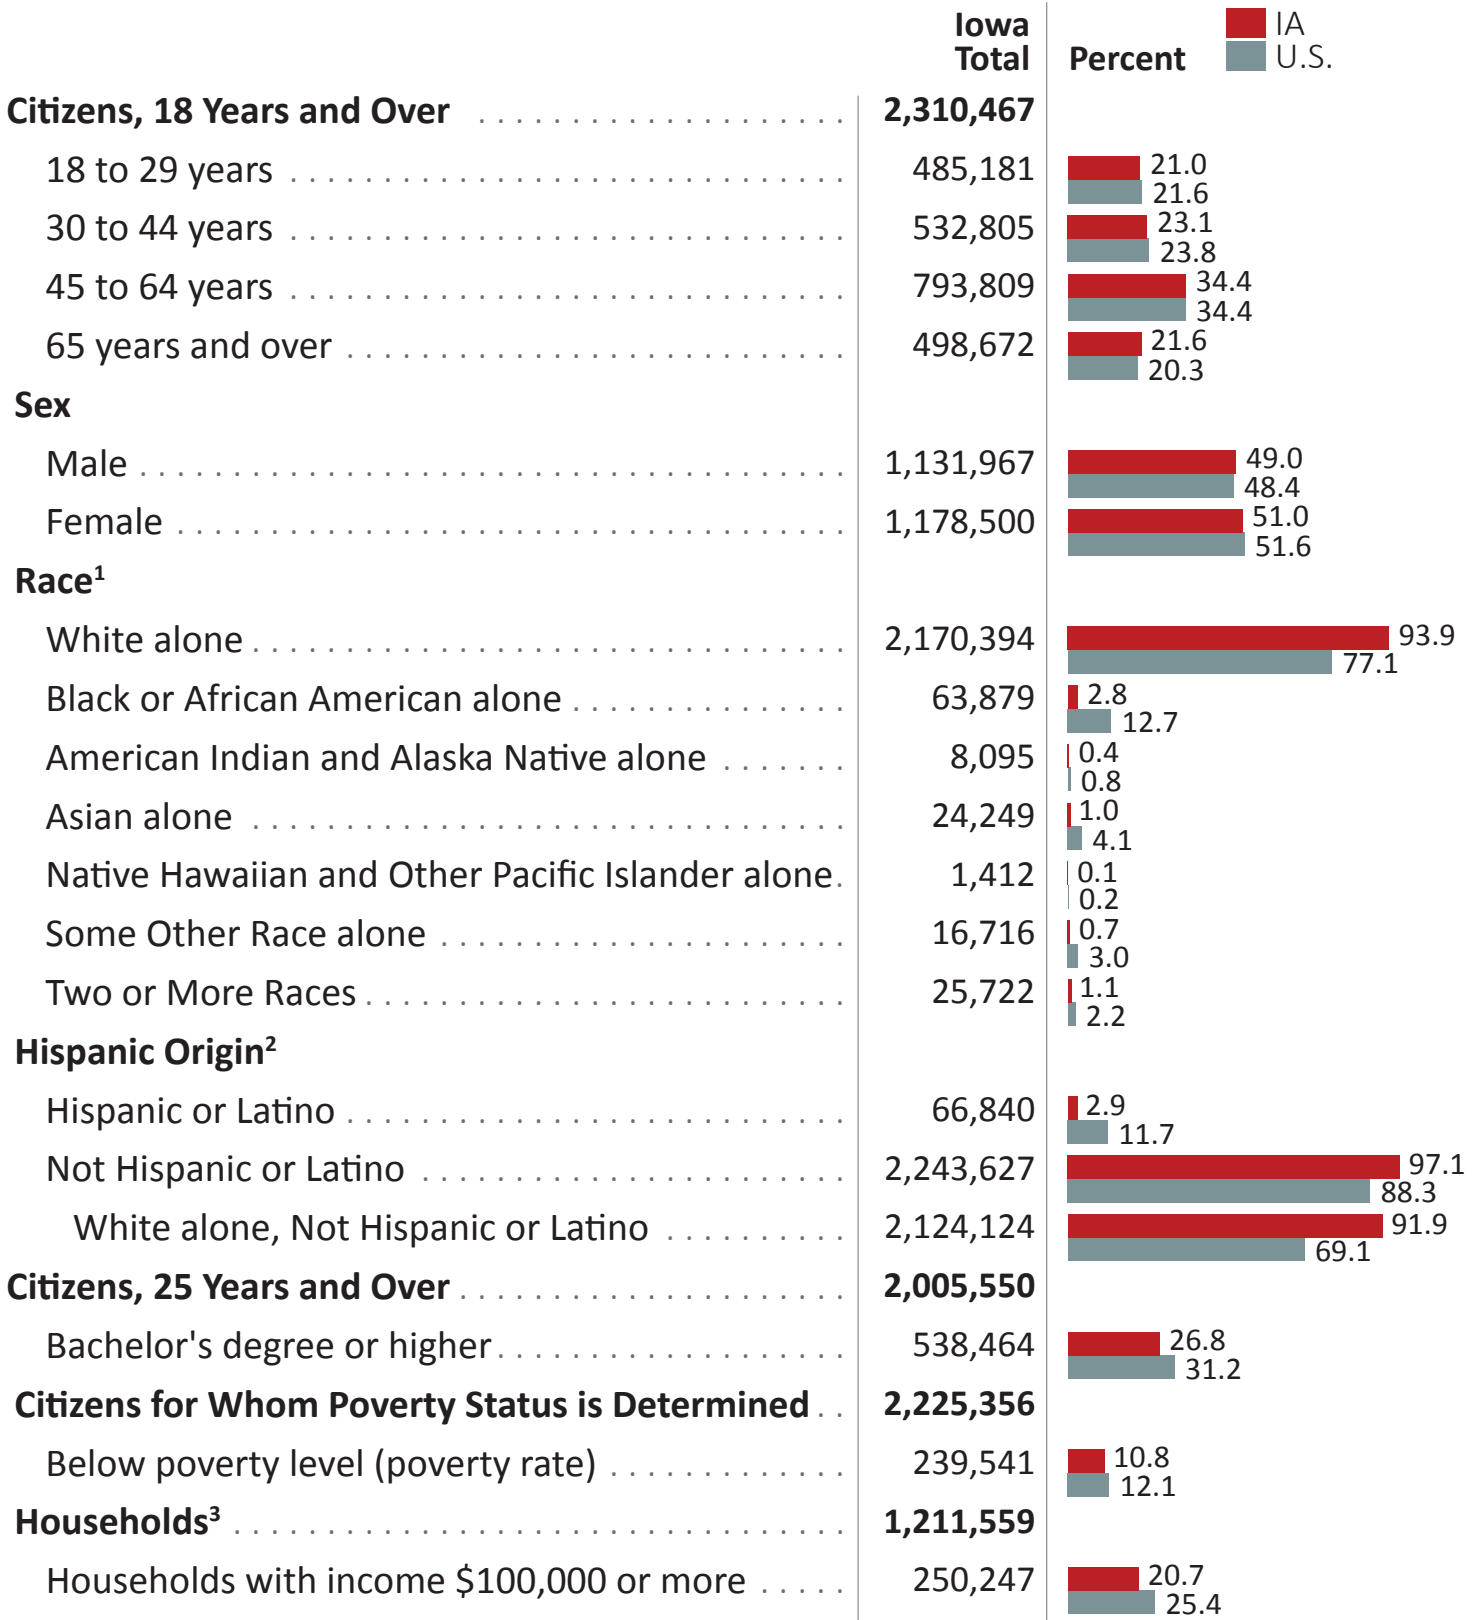

Citizen Voting-Age Population

Selected Characteristics: Iowa

¹ Except where noted, "race" refers to people reporting only one race.

² Hispanic refers to the ethnicity category and may be of any race.

³ Households with citizen householders.