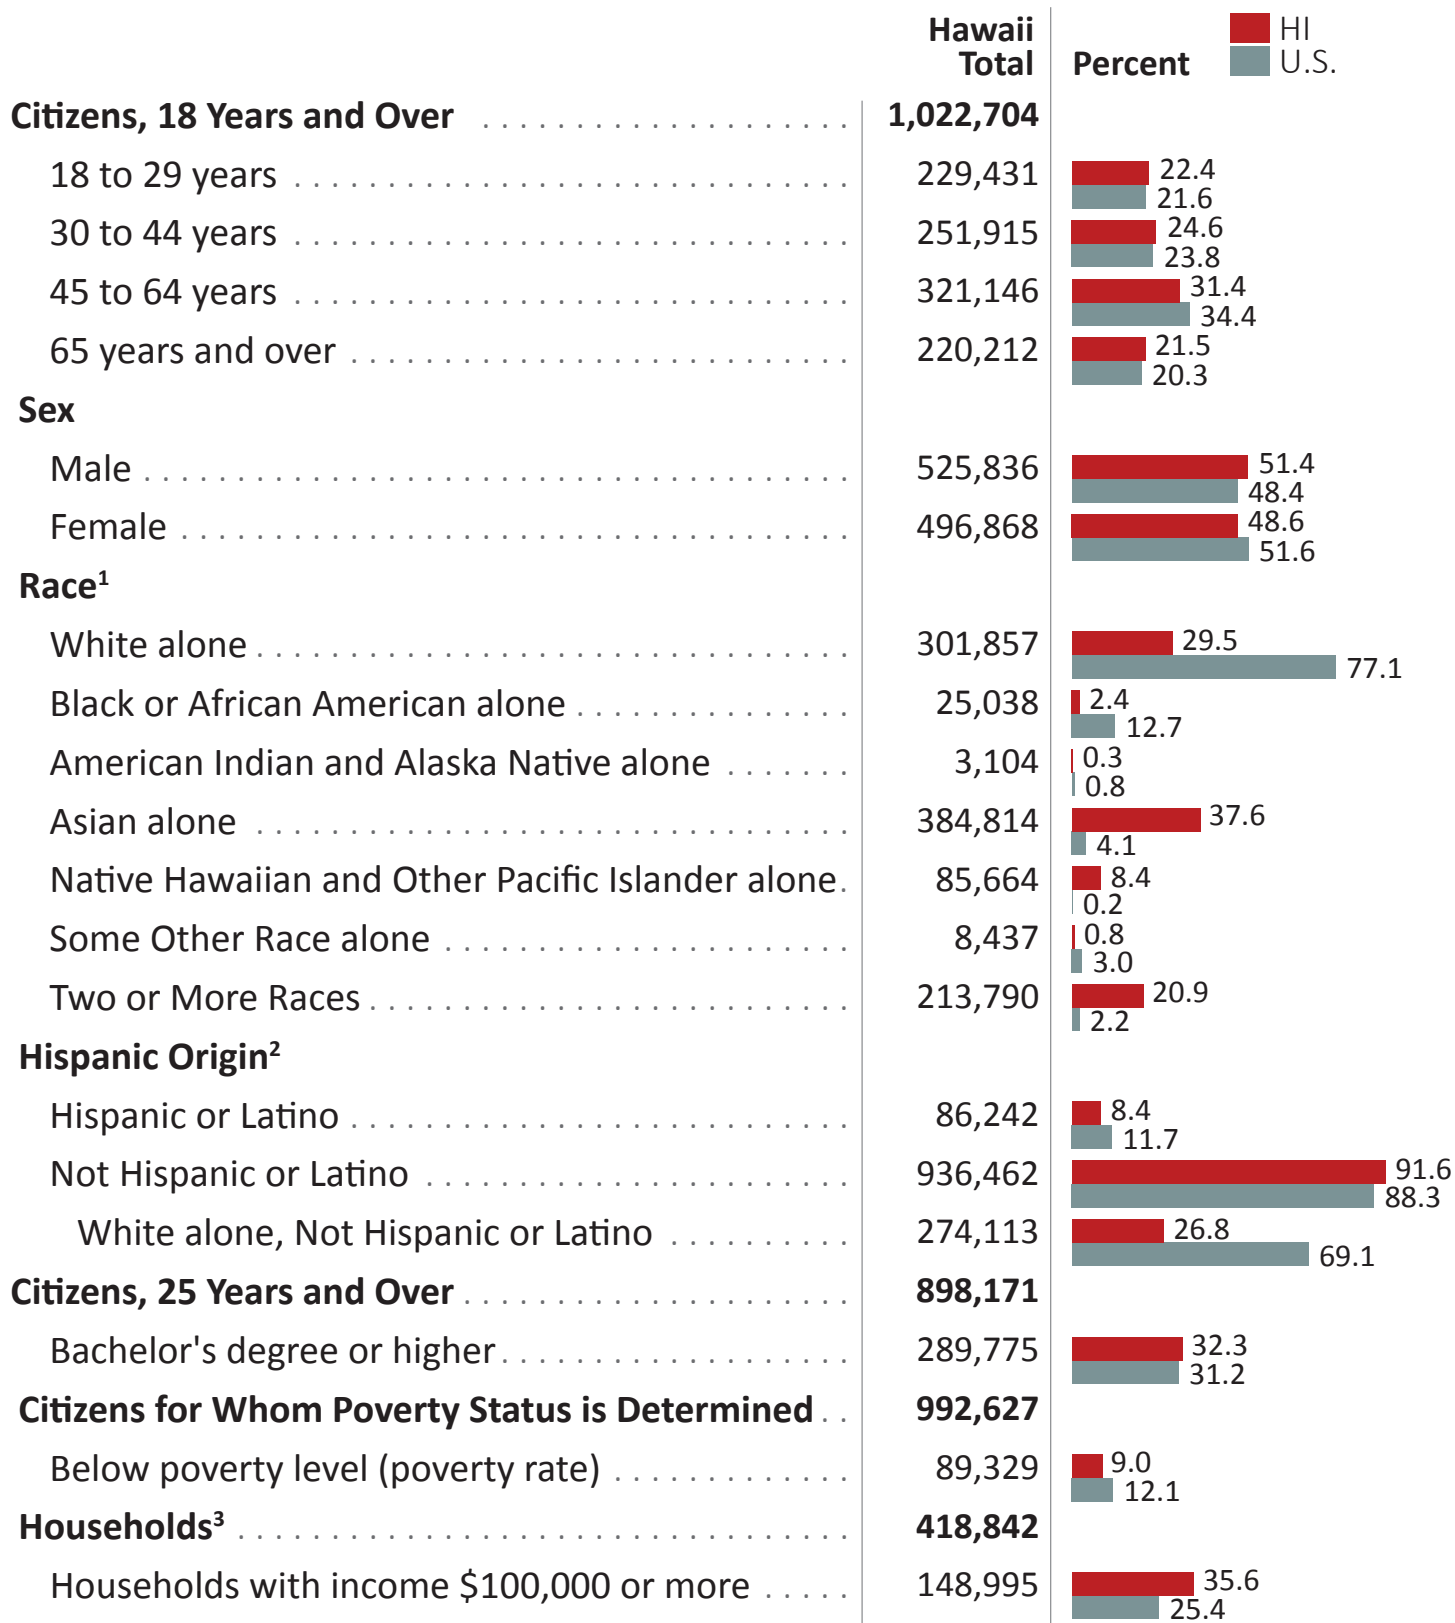

Citizen Voting-Age Population

Selected Characteristics: Hawaii

¹ Except where noted, "race" refers to people reporting only one race.

² Hispanic refers to the ethnicity category and may be of any race.

³ Households with citizen householders.