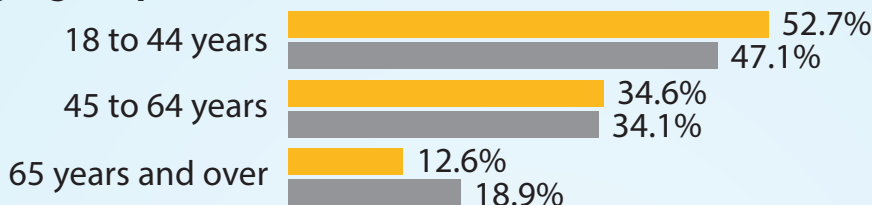

# Electorate Profile: Alaska

## Selected Characteristics of the Voting-Age Population

Alaska 550,189

U.S. 245,273,438

### Voting-Age Population