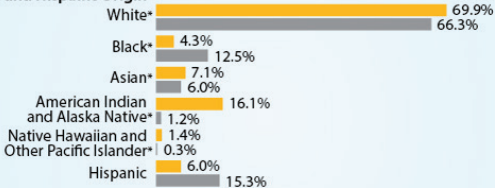

Race and Hispanic Origin