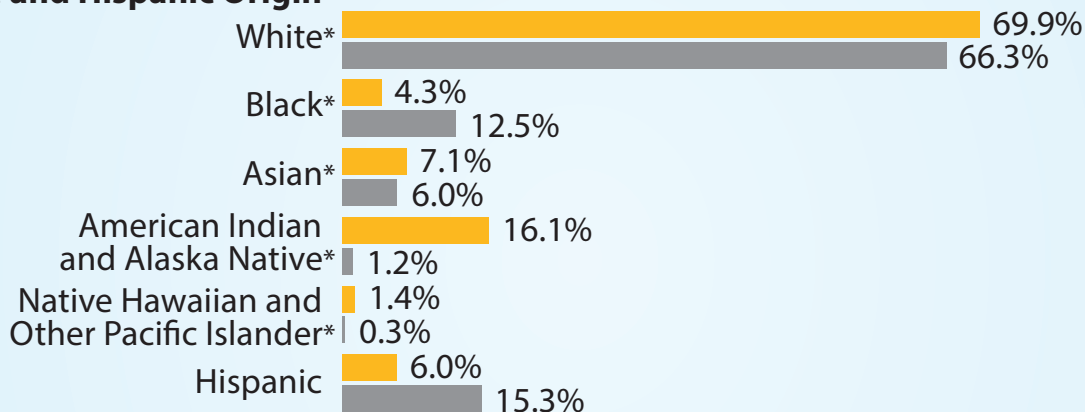

# Electorate Profile: Alaska

## Selected Characteristics of the Voting-Age Population

Alaska 550,189

U.S. 245,273,438

### Voting-Age Population

### Race and Hispanic Origin