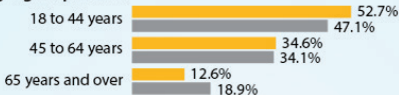

Voting-Age Population