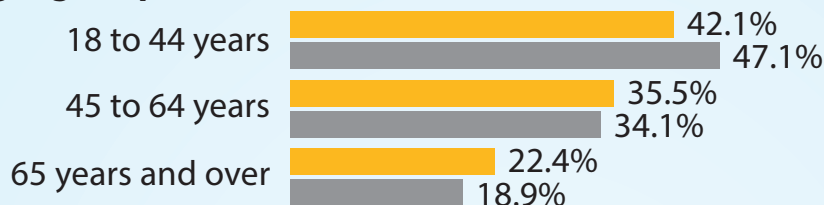

Electorate Profile: West Virginia

Selected Characteristics of the Voting-Age Population

West Virginia 1,470,179 U.S. 245,273,438

Voting-Age Population

Race and Hispanic Origin

* Alone or in combination, non-Hispanic.

Notes: In combination means in combination with one or more other races. The sum of the five race groups adds to more than the total population because individuals may report more than one race.

This graphic shows the voting-age population. An estimate of the number of the state's eligible voters (i.e., citizens aged 18 and older) is available via 2014 American Community Survey Table B05003.