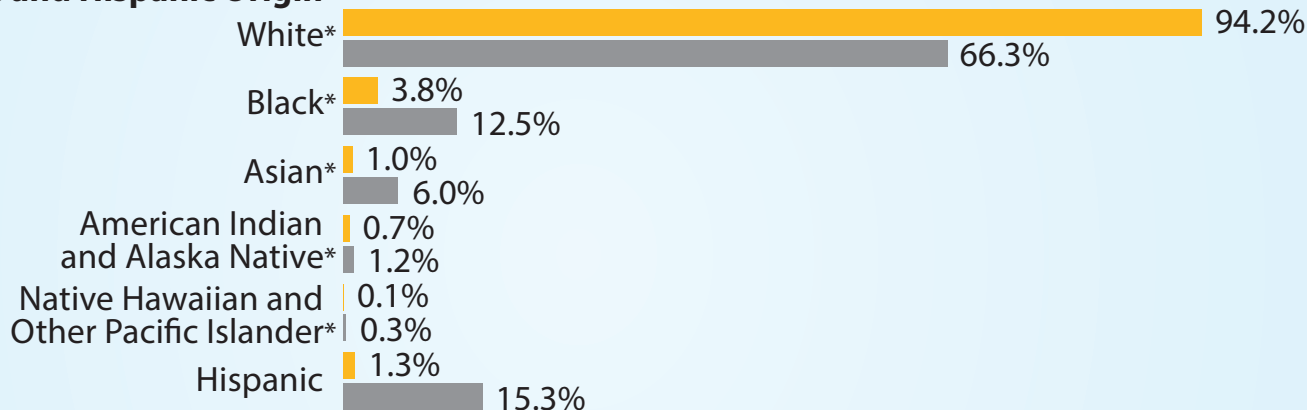

Electorate Profile: West Virginia

Selected Characteristics of the Voting-Age Population

West Virginia 1,470,179 U.S. 245,273,438

Voting-Age Population

Race and Hispanic Origin

* Alone or in combination, non-Hispanic.

Notes: In combination means in combination with one or more other races. The sum of the five race groups adds to more than the total population because individuals may report more than one race.

This graphic shows the voting-age population. An estimate of the number of the state's eligible voters (i.e., citizens aged 18 and older) is available via 2014 American Community Survey Table B05003.