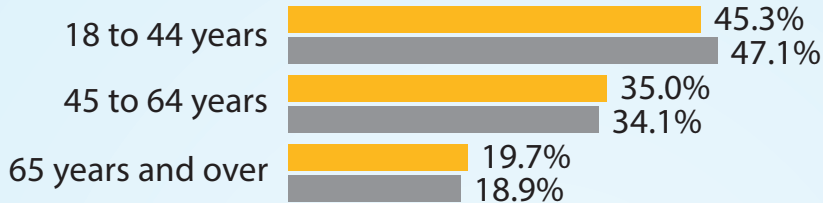

Electorate Profile: Rhode Island

Selected Characteristics of the Voting-Age Population

■ Rhode Island 842,321   ■ U.S. 245,273,438

Voting-Age Population