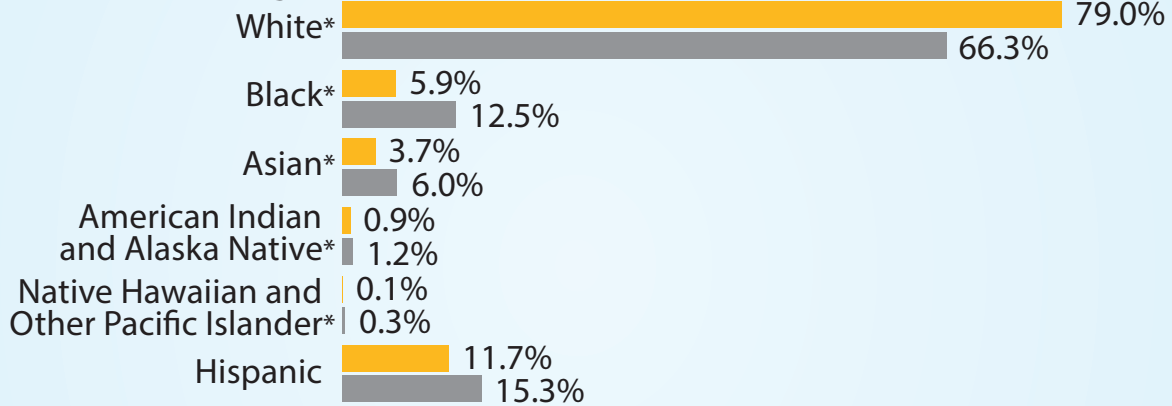

# Electorate Profile: Rhode Island

## Selected Characteristics of the Voting-Age Population

■ Rhode Island 842,321    ■ U.S. 245,273,438

### Voting-Age Population

### Race and Hispanic Origin

\* Alone or in combination, non-Hispanic.

Notes: In combination means in combination with one or more other races. The sum of the five race groups adds to more than the total population because individuals may report more than one race.