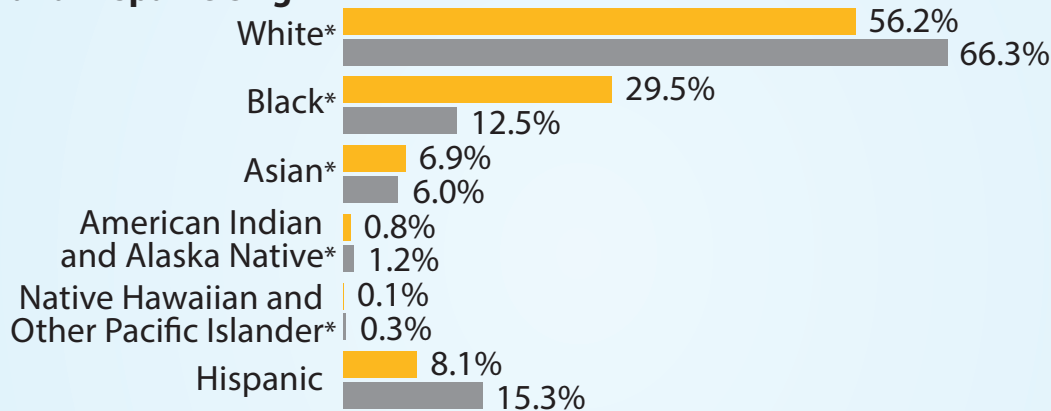

Electorate Profile: Maryland

Selected Characteristics of the Voting-Age Population

■ Maryland 4,625,863 ■ U.S. 245,273,438

Voting-Age Population

Race and Hispanic Origin

* Alone or in combination, non-Hispanic.

Notes: In combination means in combination with one or more other races. The sum of the five race groups adds to more than the total population because individuals may report more than one race.

This graphic shows the voting-age population. An estimate of the number of the state's eligible voters (i.e., citizens aged 18 and older) is available via 2014 American Community Survey Table B05003.