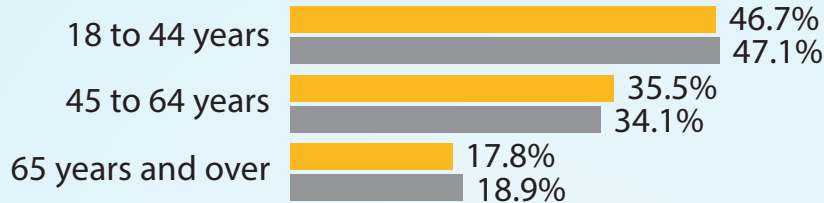

Electorate Profile: Maryland

Selected Characteristics of the Voting-Age Population

■ Maryland 4,625,863 ■ U.S. 245,273,438

Voting-Age Population

Race and Hispanic Origin

* Alone or in combination, non-Hispanic.

Notes: In combination means in combination with one or more other races. The sum of the five race groups adds to more than the total population because individuals may report more than one race.

This graphic shows the voting-age population. An estimate of the number of the state's eligible voters (i.e., citizens aged 18 and older) is available via 2014 American Community Survey Table B05003.