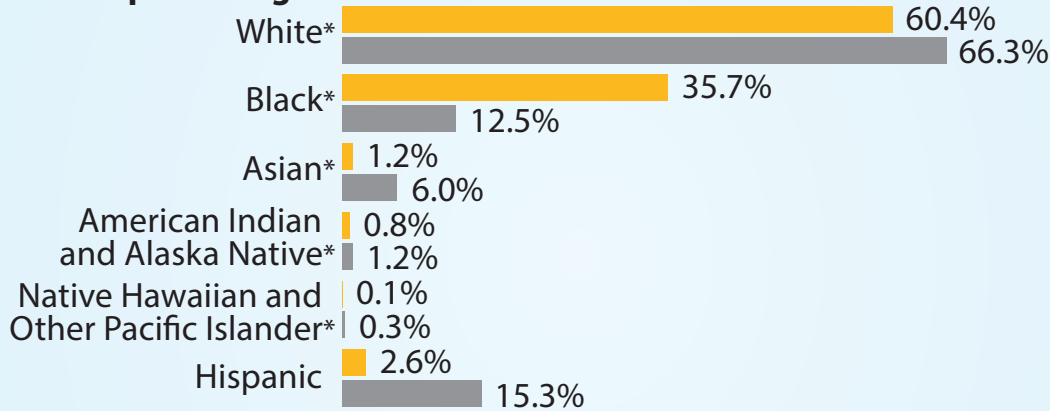

Electorate Profile: Mississippi

Selected Characteristics of the Voting-Age Population

Mississippi 2,262,810 U.S. 245,273,438

Voting-Age Population

Race and Hispanic Origin

* Alone or in combination, non-Hispanic.

Notes: In combination means in combination with one or more other races. The sum of the five race groups adds to more than the total population because individuals may report more than one race.

This graphic shows the voting-age population. An estimate of the number of the state's eligible voters (i.e., citizens aged 18 and older) is available via 2014 American Community Survey Table B05003.