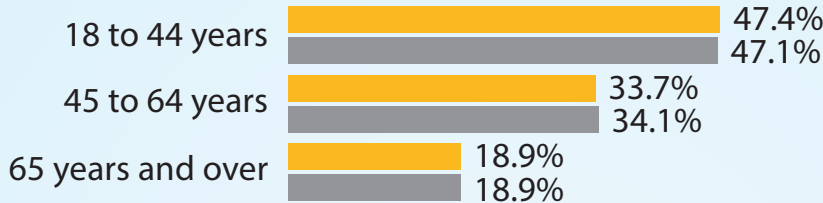

Electorate Profile: Mississippi

Selected Characteristics of the Voting-Age Population

Mississippi 2,262,810 U.S. 245,273,438

Voting-Age Population

Race and Hispanic Origin

* Alone or in combination, non-Hispanic.

Notes: In combination means in combination with one or more other races. The sum of the five race groups adds to more than the total population because individuals may report more than one race.

This graphic shows the voting-age population. An estimate of the number of the state's eligible voters (i.e., citizens aged 18 and older) is available via 2014 American Community Survey Table B05003.