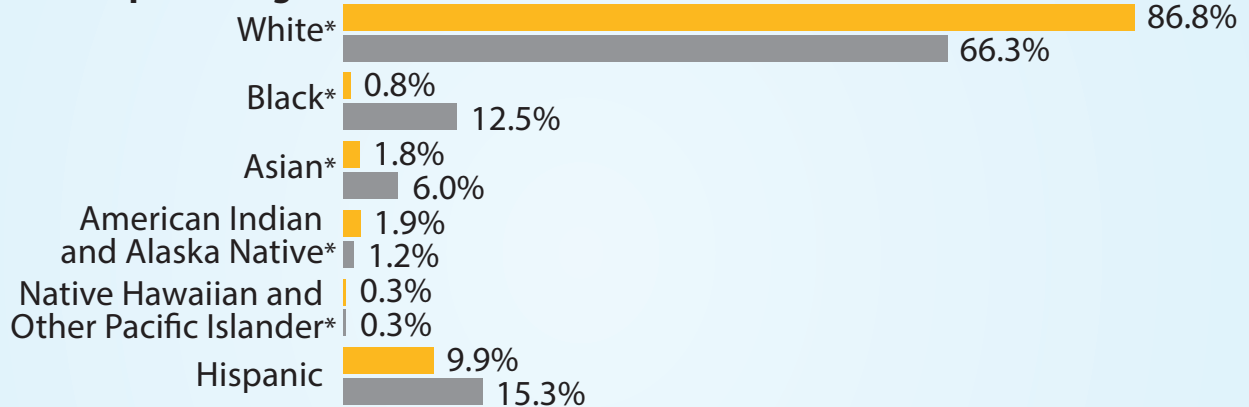

Electorate Profile: Idaho

Selected Characteristics of the Voting-Age Population

Idaho 1,203,384

U.S. 245,273,438

Voting-Age Population

Race and Hispanic Origin

Median Household Income

(all households)

Poverty Rate

Bachelor's Degree or Higher

(population age 25 and older)

* Alone or in combination, non-Hispanic.

Notes: In combination means in combination with one or more other races. The sum of the five race groups adds to more than the total population because individuals may report more than one race.

This graphic shows the voting-age population. An estimate of the number of the state's eligible voters (i.e., citizens aged 18 and older) is available via 2014 American Community Survey Table B05003.

The Idaho and U.S. poverty rates are not statistically different from each other.