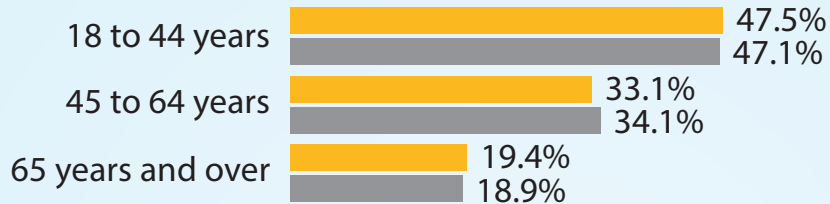

Electorate Profile: Idaho

Selected Characteristics of the Voting-Age Population

Idaho 1,203,384

U.S. 245,273,438

Voting-Age Population

Race and Hispanic Origin

Median Household Income

(all households)

Poverty Rate

Bachelor's Degree or Higher

(population age 25 and older)

* Alone or in combination, non-Hispanic.

Notes: In combination means in combination with one or more other races. The sum of the five race groups adds to more than the total population because individuals may report more than one race.