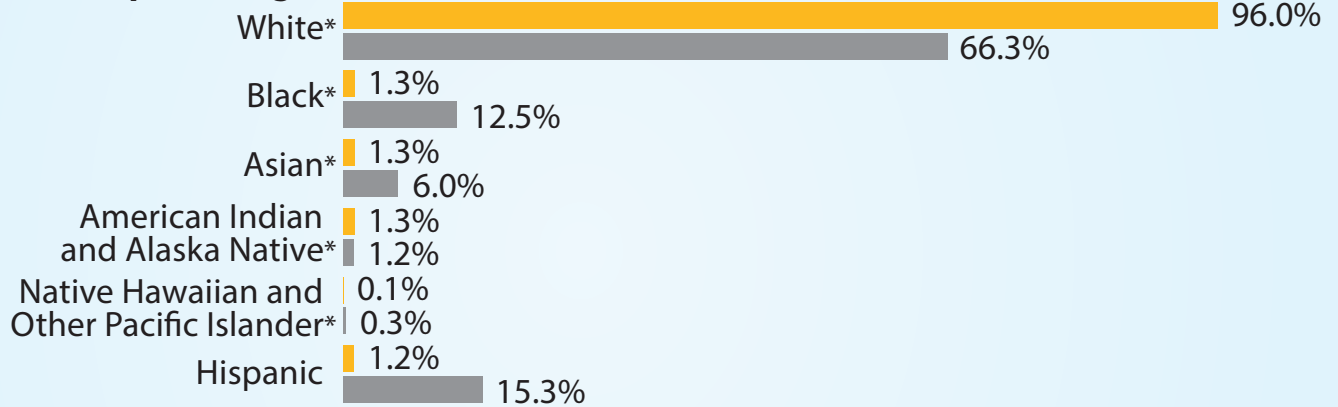

Electorate Profile: Maine

Selected Characteristics of the Voting-Age Population

■ Maine 1,071,112

■ U.S. 245,273,438

Voting-Age Population

Race and Hispanic Origin

Median Household Income

(all households)

Poverty Rate

Bachelor's Degree or Higher

(population age 25 and older)

* Alone or in combination, non-Hispanic.

Notes: In combination means in combination with one or more other races. The sum of the five race groups adds to more than the total population because individuals may report more than one race.

This graphic shows the voting-age population. An estimate of the number of the state's eligible voters (i.e., citizens aged 18 and older) is available via 2014 American Community Survey Table B05003.

The Maine and U.S. percentages of the population with a bachelor's degree or higher are not statistically different from each other.