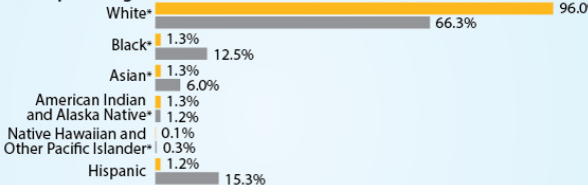

This graphic shows the voting-age population. An estimate of the number of the state's eligible voters (i.e., citizens aged 18 and older) is available via 2014 American Community Survey Table B05003.

The Maine and U.S. percentages of the population with a bachelor's degree or higher are not statistically different from each other.

Electorate Profile: Maine

Selected Characteristics of the Voting-Age Population

■ Maine 1,071,112

■ U.S. 245,273,438

Voting-Age Population

Race and Hispanic Origin

Median Household Income

(all households)

Poverty Rate

Bachelor's Degree or Higher

(population age 25 and older)

* Alone or in combination, non-Hispanic.

Notes: In combination means in combination with one or more other races. The sum of the five race groups adds to more than the total population because individuals may report more than one race.