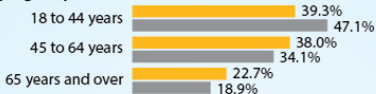

Poverty Rate

Bachelor's Degree or Higher

(population age 25 and older)

* Alone or in combination, non-Hispanic.

Notes: In combination means in combination with one or more other races. The sum of the five race groups adds to more than the total population because individuals may report more than one race.

This graphic shows the voting-age population. An estimate of the number of the state's eligible voters (i.e., citizens aged 18 and older) is available via 2014 American Community Survey Table B05003.

The Maine and U.S. percentages of the population with a bachelor's degree or higher are not statistically different from each other.

Electorate Profile: Maine

Selected Characteristics of the Voting-Age Population

■ Maine 1,071,112

■ U.S. 245,273,438

Voting-Age Population

Race and Hispanic Origin

Median Household Income

(all households)