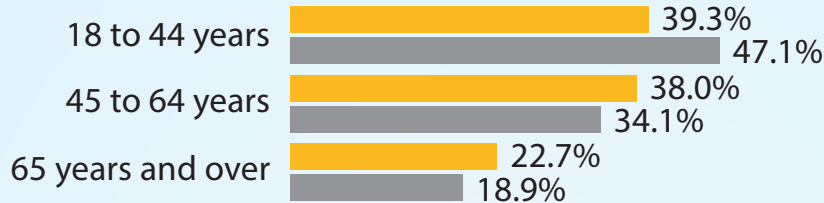

Electorate Profile: Maine

Selected Characteristics of the Voting-Age Population

■ Maine 1,071,112

■ U.S. 245,273,438

Voting-Age Population

Race and Hispanic Origin

Median Household Income

(all households)

Poverty Rate

Bachelor's Degree or Higher

(population age 25 and older)

* Alone or in combination, non-Hispanic.

Notes: In combination means in combination with one or more other races. The sum of the five race groups adds to more than the total population because individuals may report more than one race.