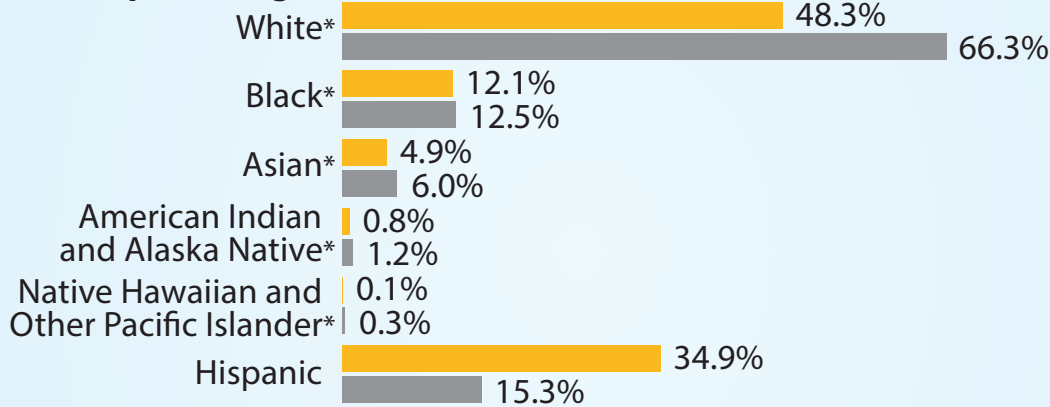

Electorate Profile: Texas

Selected Characteristics of the Voting-Age Population

■ Texas 19,841,344

■ U.S. 245,273,438

Voting-Age Population

Race and Hispanic Origin

Median Household Income

(all households)

Poverty Rate

Bachelor's Degree or Higher

(population age 25 and older)

* Alone or in combination, non-Hispanic.

Notes: In combination means in combination with one or more other races. The sum of the five race groups adds to more than the total population because individuals may report more than one race.

This graphic shows the voting-age population. An estimate of the number of the state's eligible voters (i.e., citizens aged 18 and older) is available via 2014 American Community Survey Table B05003.