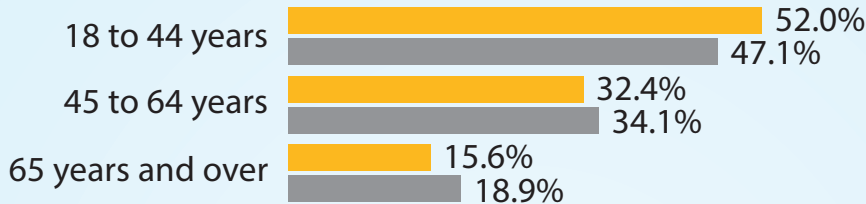

Electorate Profile: Texas

Selected Characteristics of the Voting-Age Population

■ Texas 19,841,344

■ U.S. 245,273,438

Voting-Age Population

Race and Hispanic Origin

Median Household Income

(all households)

Poverty Rate

Bachelor's Degree or Higher

(population age 25 and older)

* Alone or in combination, non-Hispanic.

Notes: In combination means in combination with one or more other races. The sum of the five race groups adds to more than the total population because individuals may report more than one race.