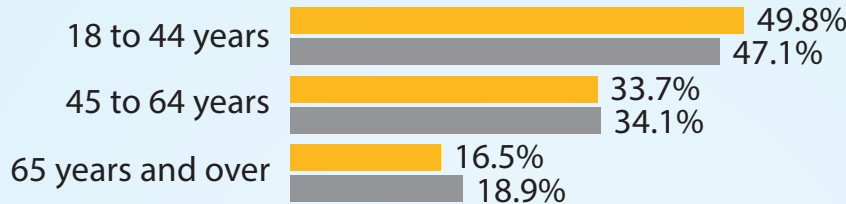

Electorate Profile: Colorado

Selected Characteristics of the Voting-Age Population

Colorado 4,109,494 U.S. 245,273,438

Voting-Age Population

Race and Hispanic Origin

* Alone or in combination, non-Hispanic.

Notes: In combination means in combination with one or more other races. The sum of the five race groups adds to more than the total population because individuals may report more than one race.

This graphic shows the voting-age population. An estimate of the number of the state's eligible voters (i.e., citizens aged 18 and older) is available via 2014 American Community Survey Table B05003.

Electorate Profile: Colorado

Selected Characteristics of the Voting-Age Population

Colorado 4,109,494

U.S. 245,273,438

Voting-Age Population

Race and Hispanic Origin

Median Household Income

(all households)