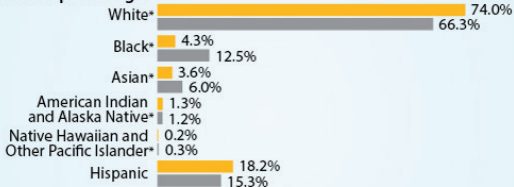

Notes: In combination means in combination with one or more other races. The sum of the five race groups adds to more than the total population because individuals may report more than one race.

This graphic shows the voting-age population. An estimate of the number of the state's eligible voters (i.e., citizens aged 18 and older) is available via 2014 American Community Survey Table B05003.

Electorate Profile: Colorado

Selected Characteristics of the Voting-Age Population

Colorado 4,109,494

U.S. 245,273,438

Voting-Age Population

Race and Hispanic Origin

Median Household Income

(all households)

Poverty Rate

Bachelor's Degree or Higher

(population age 25 and older)

* Alone or in combination, non-Hispanic.

Notes: In combination means in combination with one or more other races. The sum of the five race groups adds to more than the total population because individuals may report more than one race.