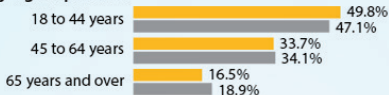

Electorate Profile: Colorado

Selected Characteristics of the Voting-Age Population

Colorado 4,109,494 U.S. 245,273,438

Voting-Age Population

Race and Hispanic Origin

* Alone or in combination, non-Hispanic.

Notes: In combination means in combination with one or more other races. The sum of the five race groups adds to more than the total population because individuals may report more than one race.

This graphic shows the voting-age population. An estimate of the number of the state's eligible voters (i.e., citizens aged 18 and older) is available via 2014 American Community Survey Table B05003.

Electorate Profile: Colorado

Selected Characteristics of the Voting-Age Population

Colorado 4,109,494

U.S. 245,273,438

Voting-Age Population

Race and Hispanic Origin

Median Household Income

(all households)

Poverty Rate

Bachelor's Degree or Higher

(population age 25 and older)

* Alone or in combination, non-Hispanic.

Notes: In combination means in combination with one or more other races. The sum of the five race groups adds to more than the total population because individuals may report more than one race.