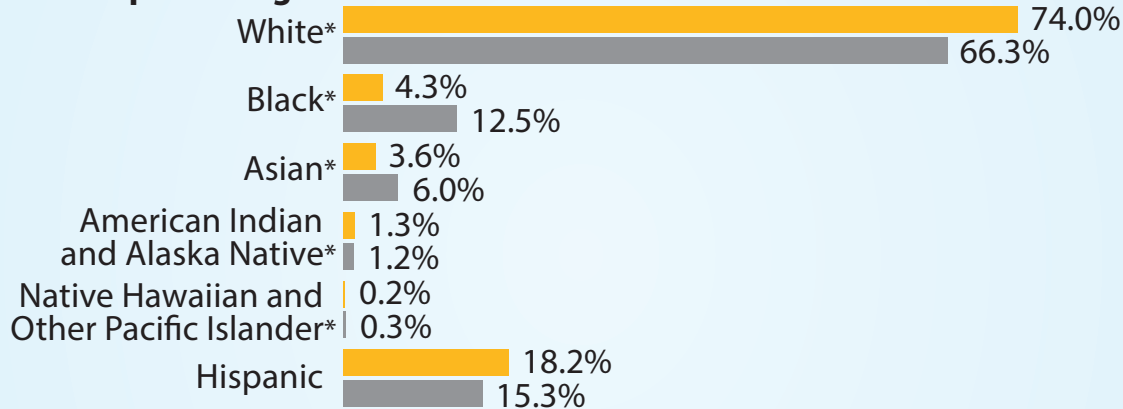

Electorate Profile: Colorado

Selected Characteristics of the Voting-Age Population

Colorado 4,109,494 U.S. 245,273,438

Voting-Age Population

Race and Hispanic Origin

* Alone or in combination, non-Hispanic.

Notes: In combination means in combination with one or more other races. The sum of the five race groups adds to more than the total population because individuals may report more than one race.

This graphic shows the voting-age population. An estimate of the number of the state's eligible voters (i.e., citizens aged 18 and older) is available via 2014 American Community Survey Table B05003.

Electorate Profile: Colorado

Selected Characteristics of the Voting-Age Population

Colorado 4,109,494

U.S. 245,273,438

Voting-Age Population

Race and Hispanic Origin

Median Household Income

(all households)