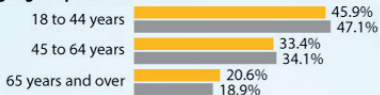

Electorate Profile: Arkansas

Selected Characteristics of the Voting-Age Population

Arkansas 2,259,350

U.S. 245,273,438

Voting-Age Population