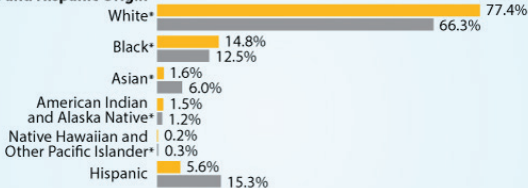

Race and Hispanic Origin