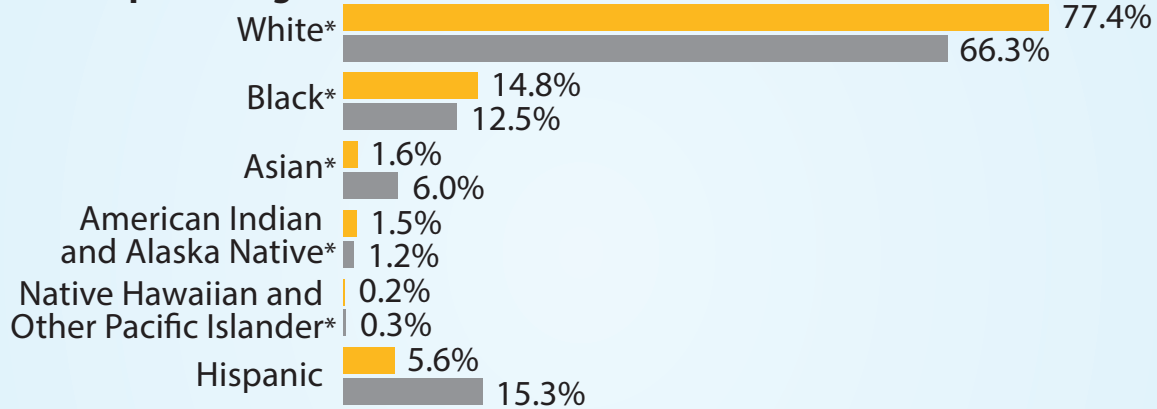

## Selected Characteristics of the Voting-Age Population

Arkansas 2,259,350

U.S. 245,273,438

### Voting-Age Population

### Race and Hispanic Origin