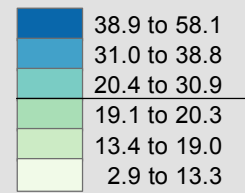

# Poverty Rates of School-Age Children in Families by County: 2014

## Poverty Rates of Children Aged 5 to 17 by County

U.S.  
percent  
20.4

— State