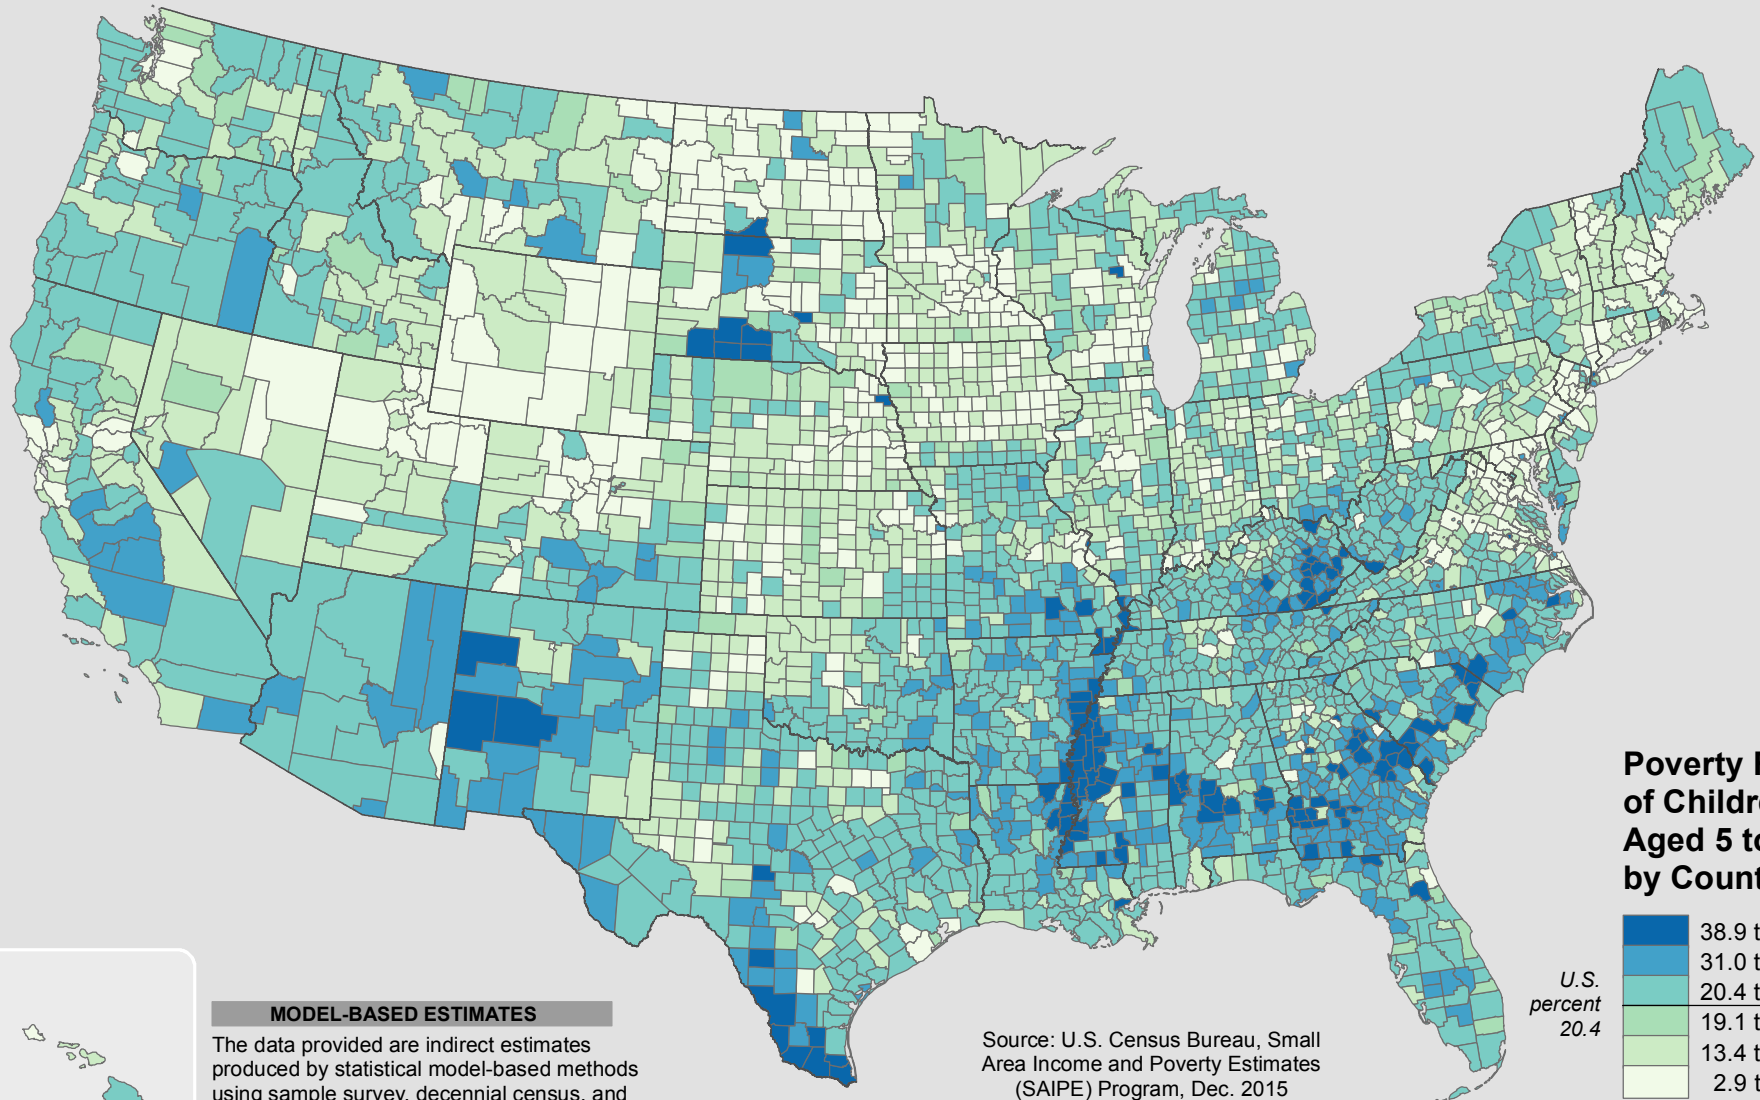

# Poverty Rates of School-Age Children in Families by County: 2014

## Poverty Rates of Children Aged 5 to 17 by County

U.S.  
percent  
20.4

— State

### MODEL-BASED ESTIMATES

The data provided are indirect estimates produced by statistical model-based methods using sample survey, decennial census, and administrative data sources. The estimates contain error stemming from model error, sampling error, and nonsampling error.