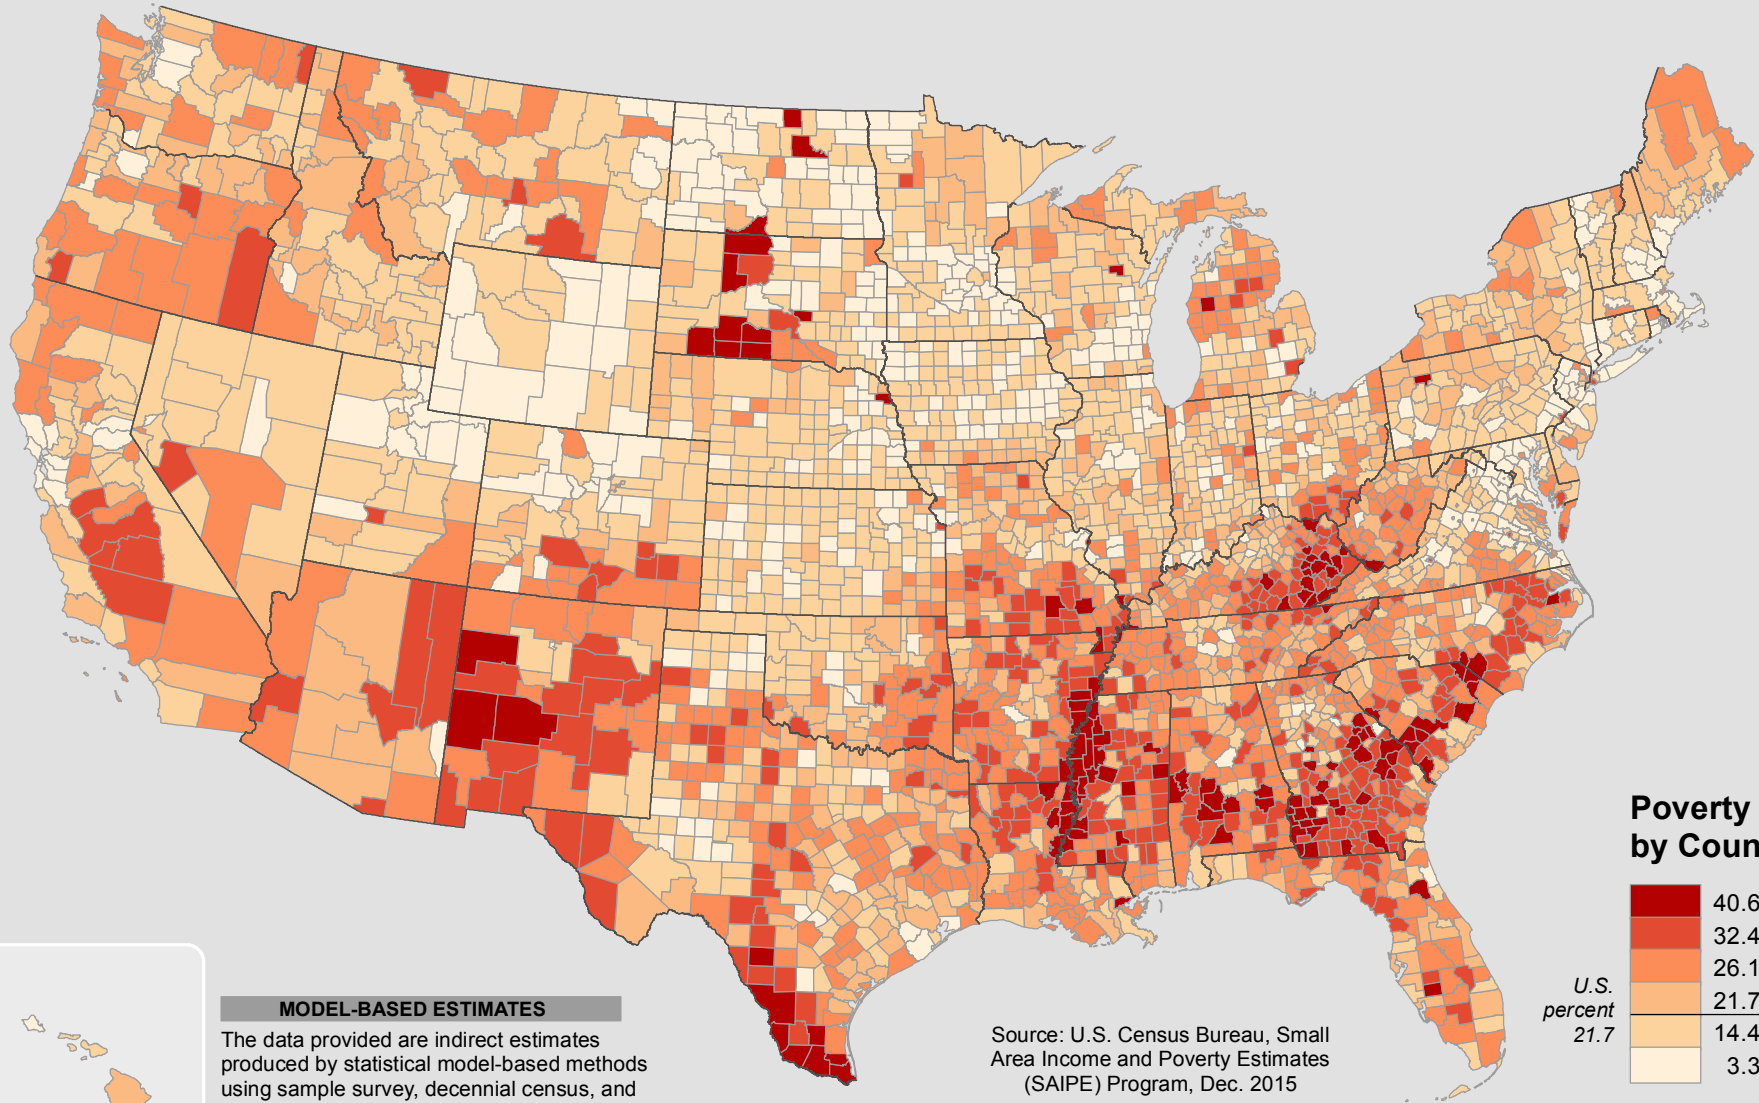

# Poverty Rates of the Population Under 18 by County: 2014

## Poverty Rate by County

U.S.  
percent  
21.7

**MODEL-BASED ESTIMATES**  
The data provided are indirect estimates produced by statistical model-based methods using sample survey, decennial census, and administrative data sources. The estimates contain error stemming from model error, sampling error, and nonsampling error.

Source: U.S. Census Bureau, Small Area Income and Poverty Estimates (SAIPE) Program, Dec. 2015