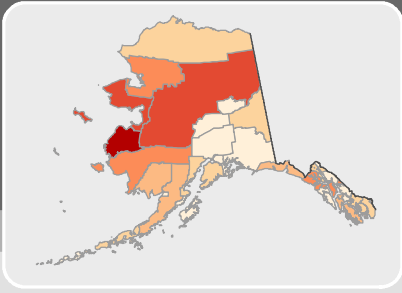

# Poverty Rates of the Population Under 18 by County: 2014

## Poverty Rate by County

U.S.  
percent  
21.7

**MODEL-BASED ESTIMATES**  
The data provided are indirect estimates produced by statistical model-based methods using sample survey, decennial census, and administrative data sources. The estimates contain error stemming from model error, sampling error, and nonsampling error.