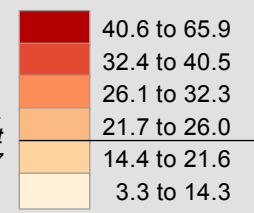

# Poverty Rates of the Population Under 18 by County: 2014

## Poverty Rate by County

U.S.  
percent  
21.7

**MODEL-BASED ESTIMATES**  
The data provided are indirect estimates produced by statistical model-based methods using sample survey, decennial census, and administrative data sources. The estimates contain error stemming from model error, sampling error, and nonsampling error.