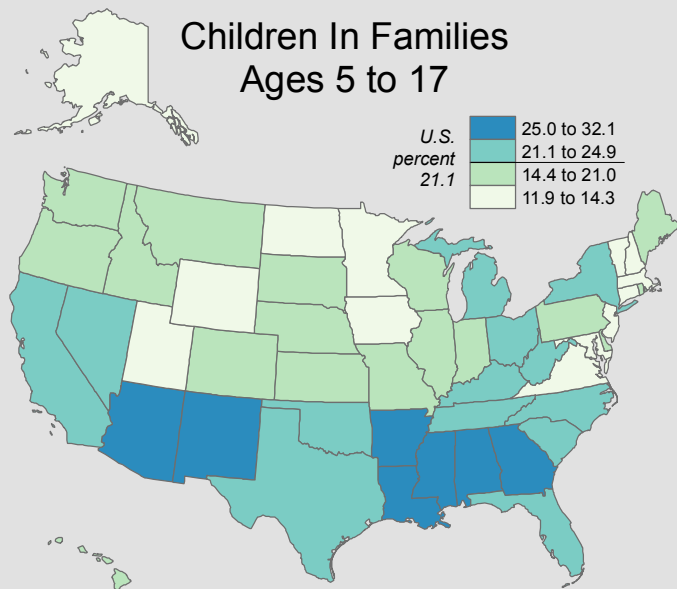

PERCENT IN POVERTY, 2012

By State

Total Population

Under Age 18

Children In Families Ages 5 to 17

Children Under Age 5