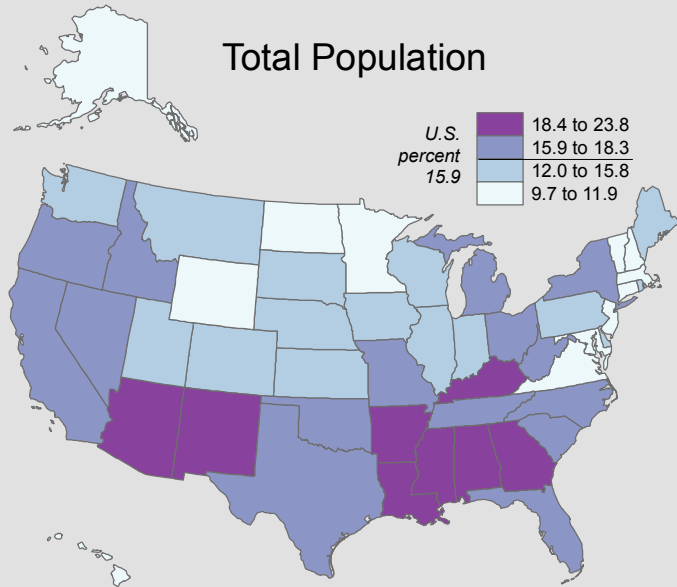

PERCENT IN POVERTY, 2012

By State

Total Population

Under Age 18

Children In Families Ages 5 to 17

Children Under Age 5