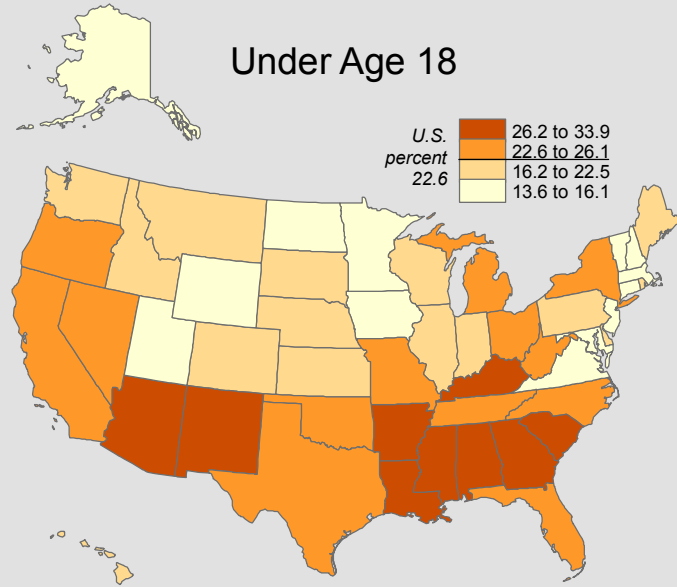

PERCENT IN POVERTY, 2012

By State

Total Population

Under Age 18

Children In Families Ages 5 to 17

Children Under Age 5