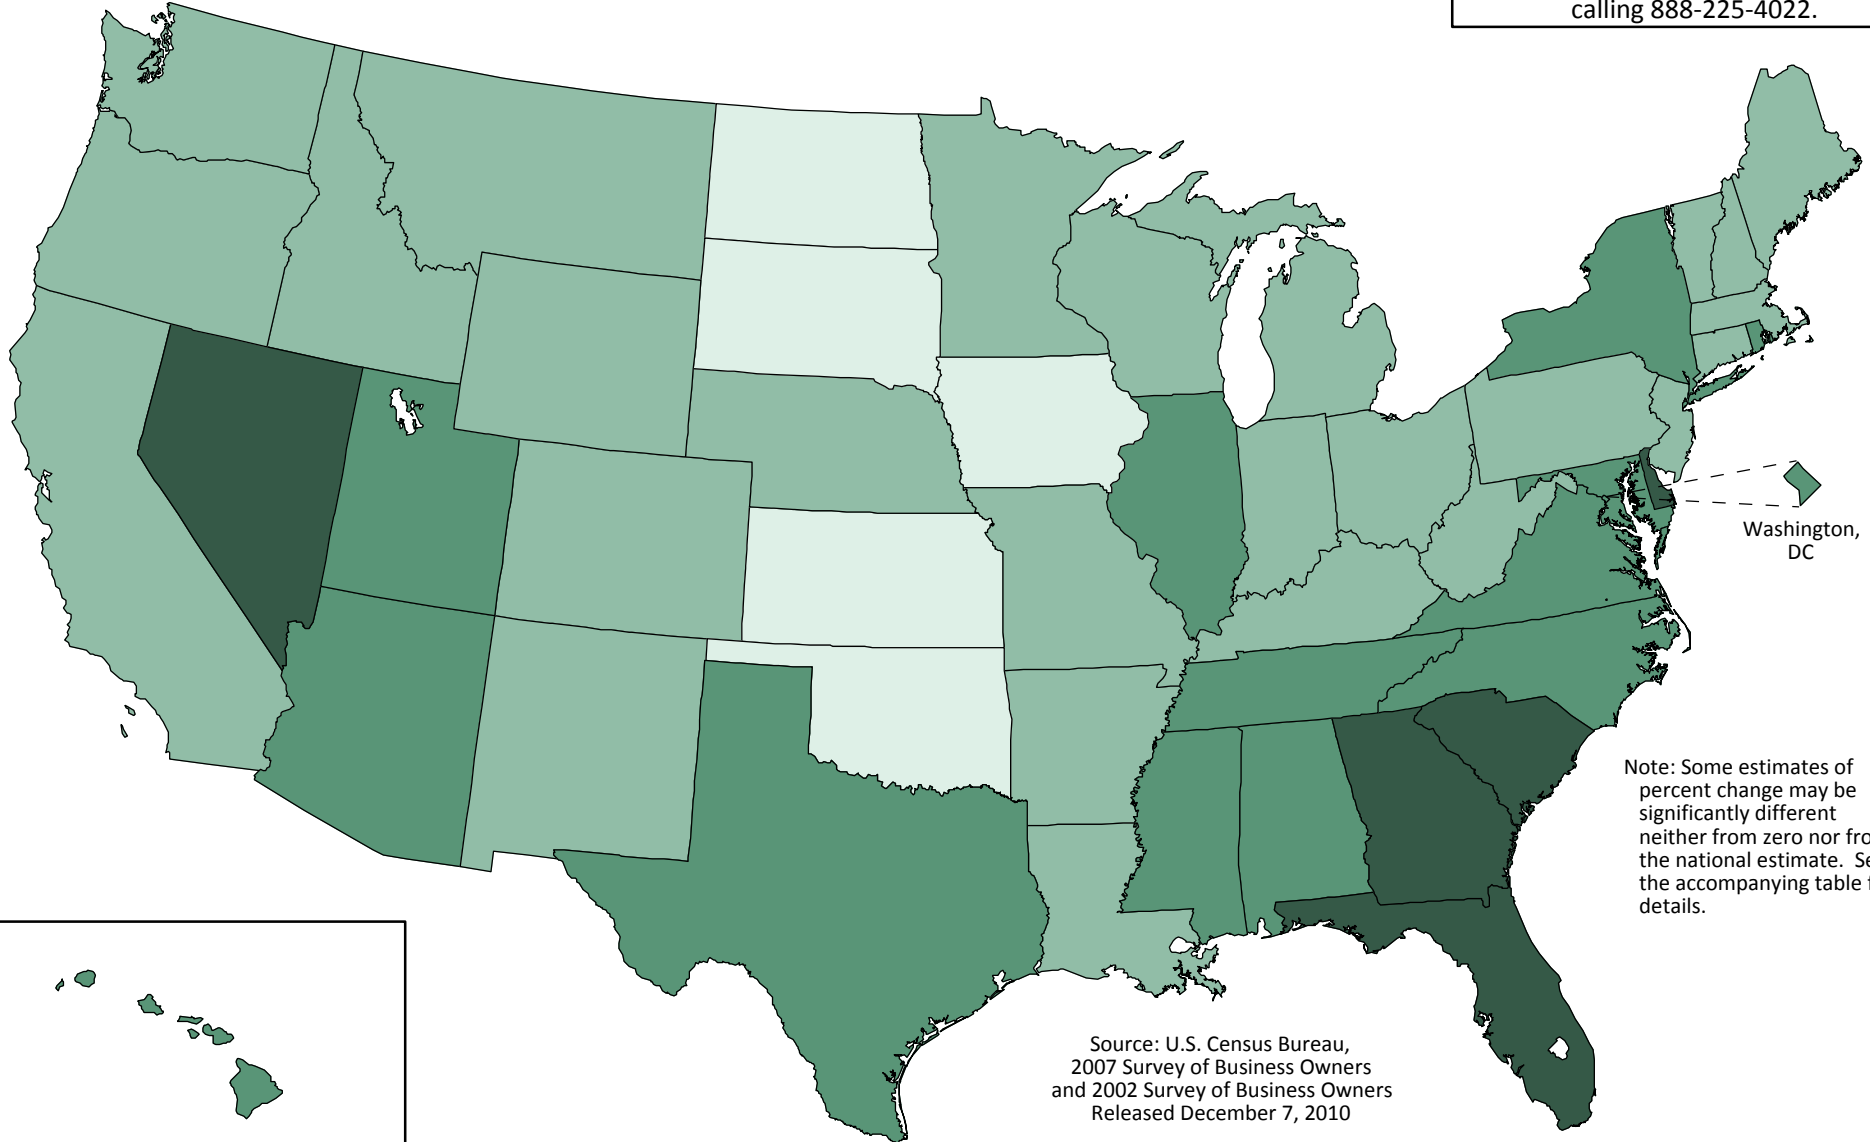

Men-Owned Firms

Percent Change in Number of Firms: 2002 to 2007

Percent Change for the United States: 5.5

Percent Change

More information is available at www.census.gov/econ/sbo or by calling 888-225-4022.