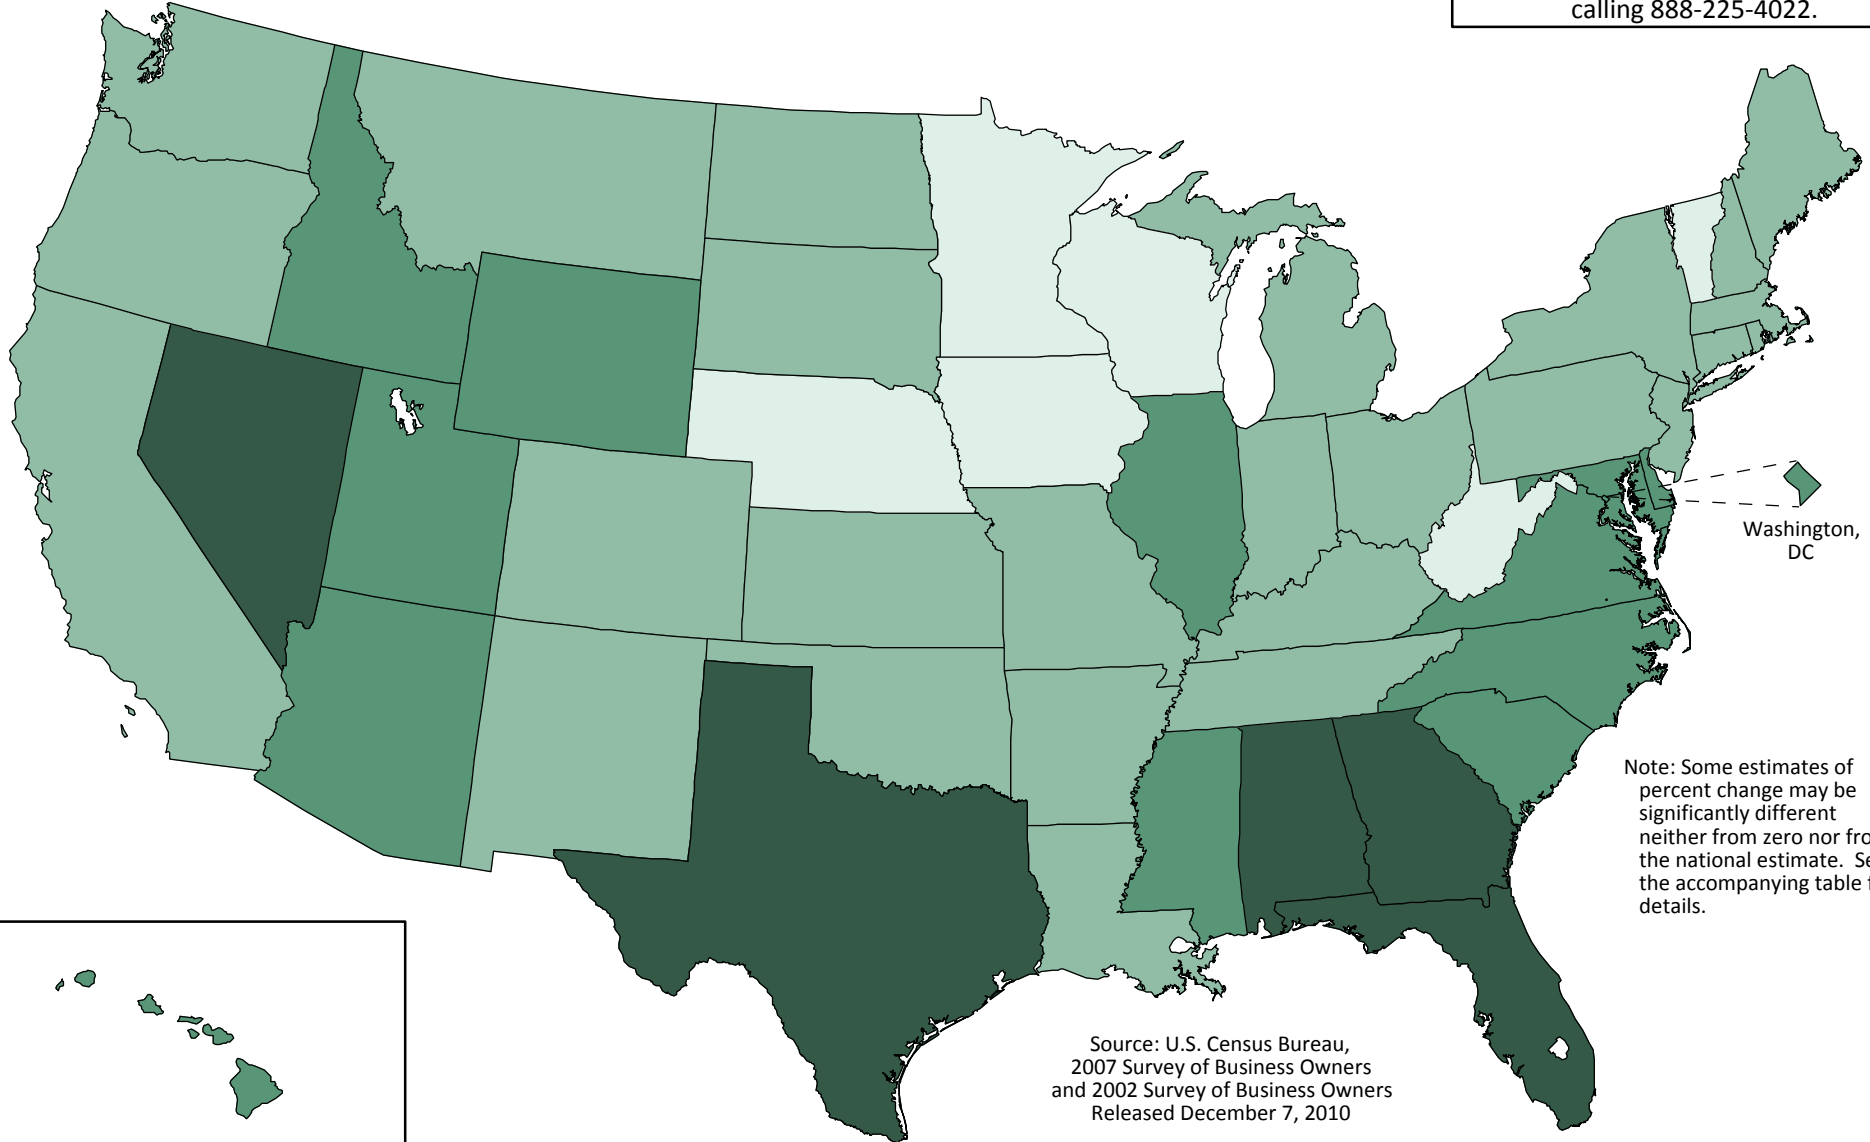

Women-Owned Firms

Percent Change in Number of Firms: 2002 to 2007

Percent Change for the United States: 20.1

Percent Change

More information is available at www.census.gov/econ/sbo or by calling 888-225-4022.