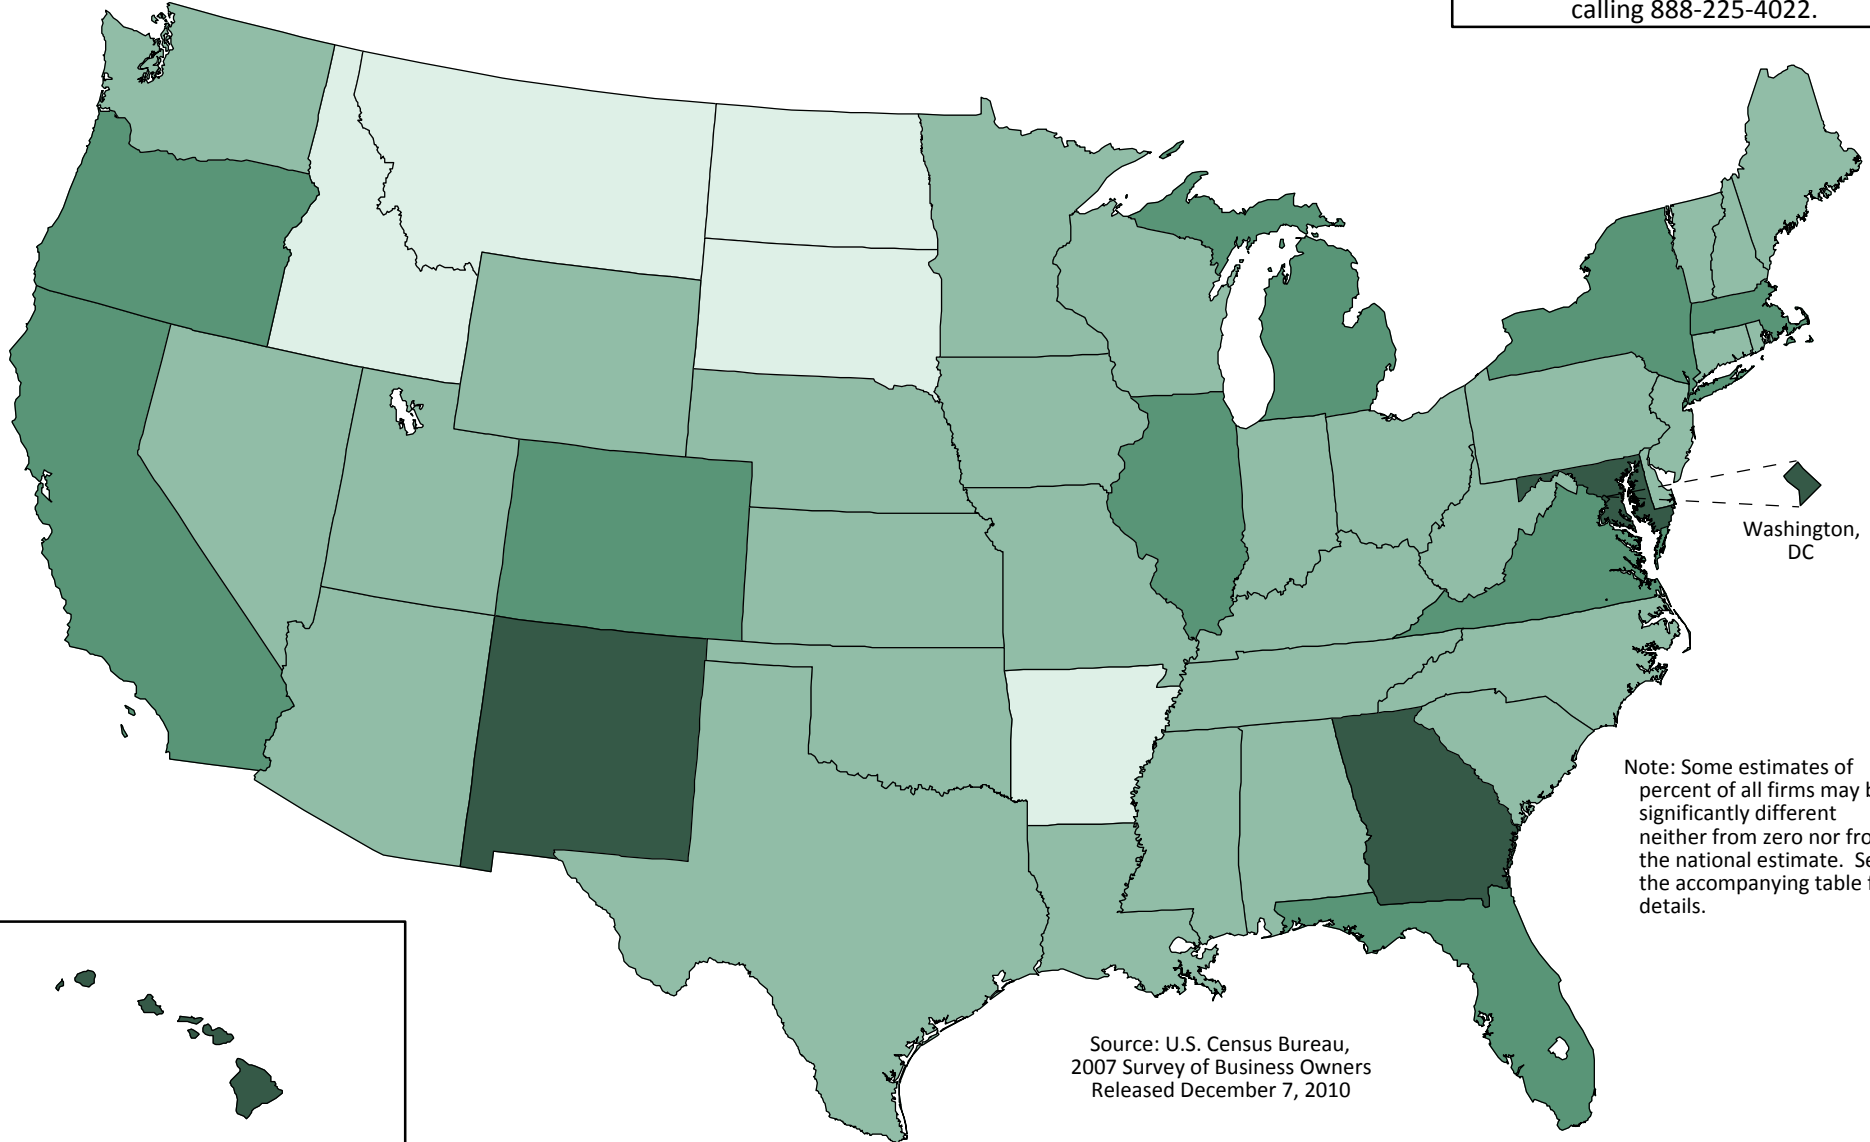

More information is available at www.census.gov/econ/sbo or by calling 888-225-4022.