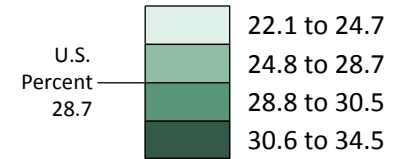

Percent of All Firms