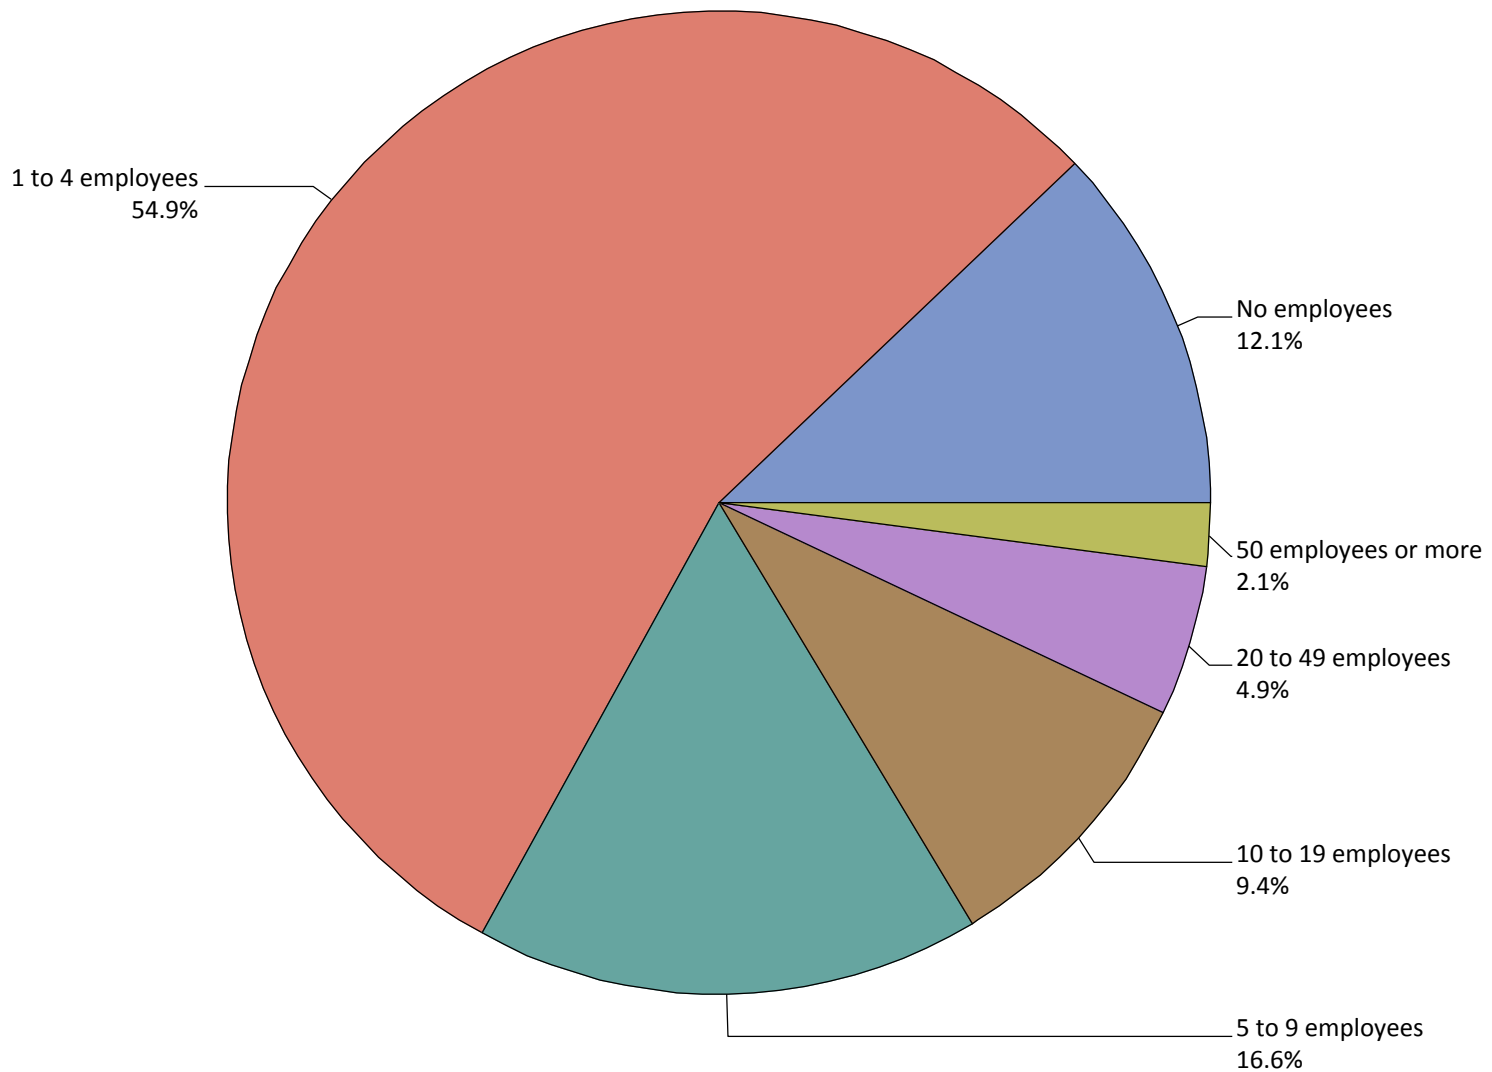

Women-Owned Firms

Number of Employer Firms by Employment Size of Firm: 2007

Total: 910,761

NOTE: Includes firms with payroll at any time during 2007. Employment reflects the number of paid employees during the March 12 pay period.
Source: U.S. Census Bureau, 2007 Survey of Business Owners - Released December 7, 2010