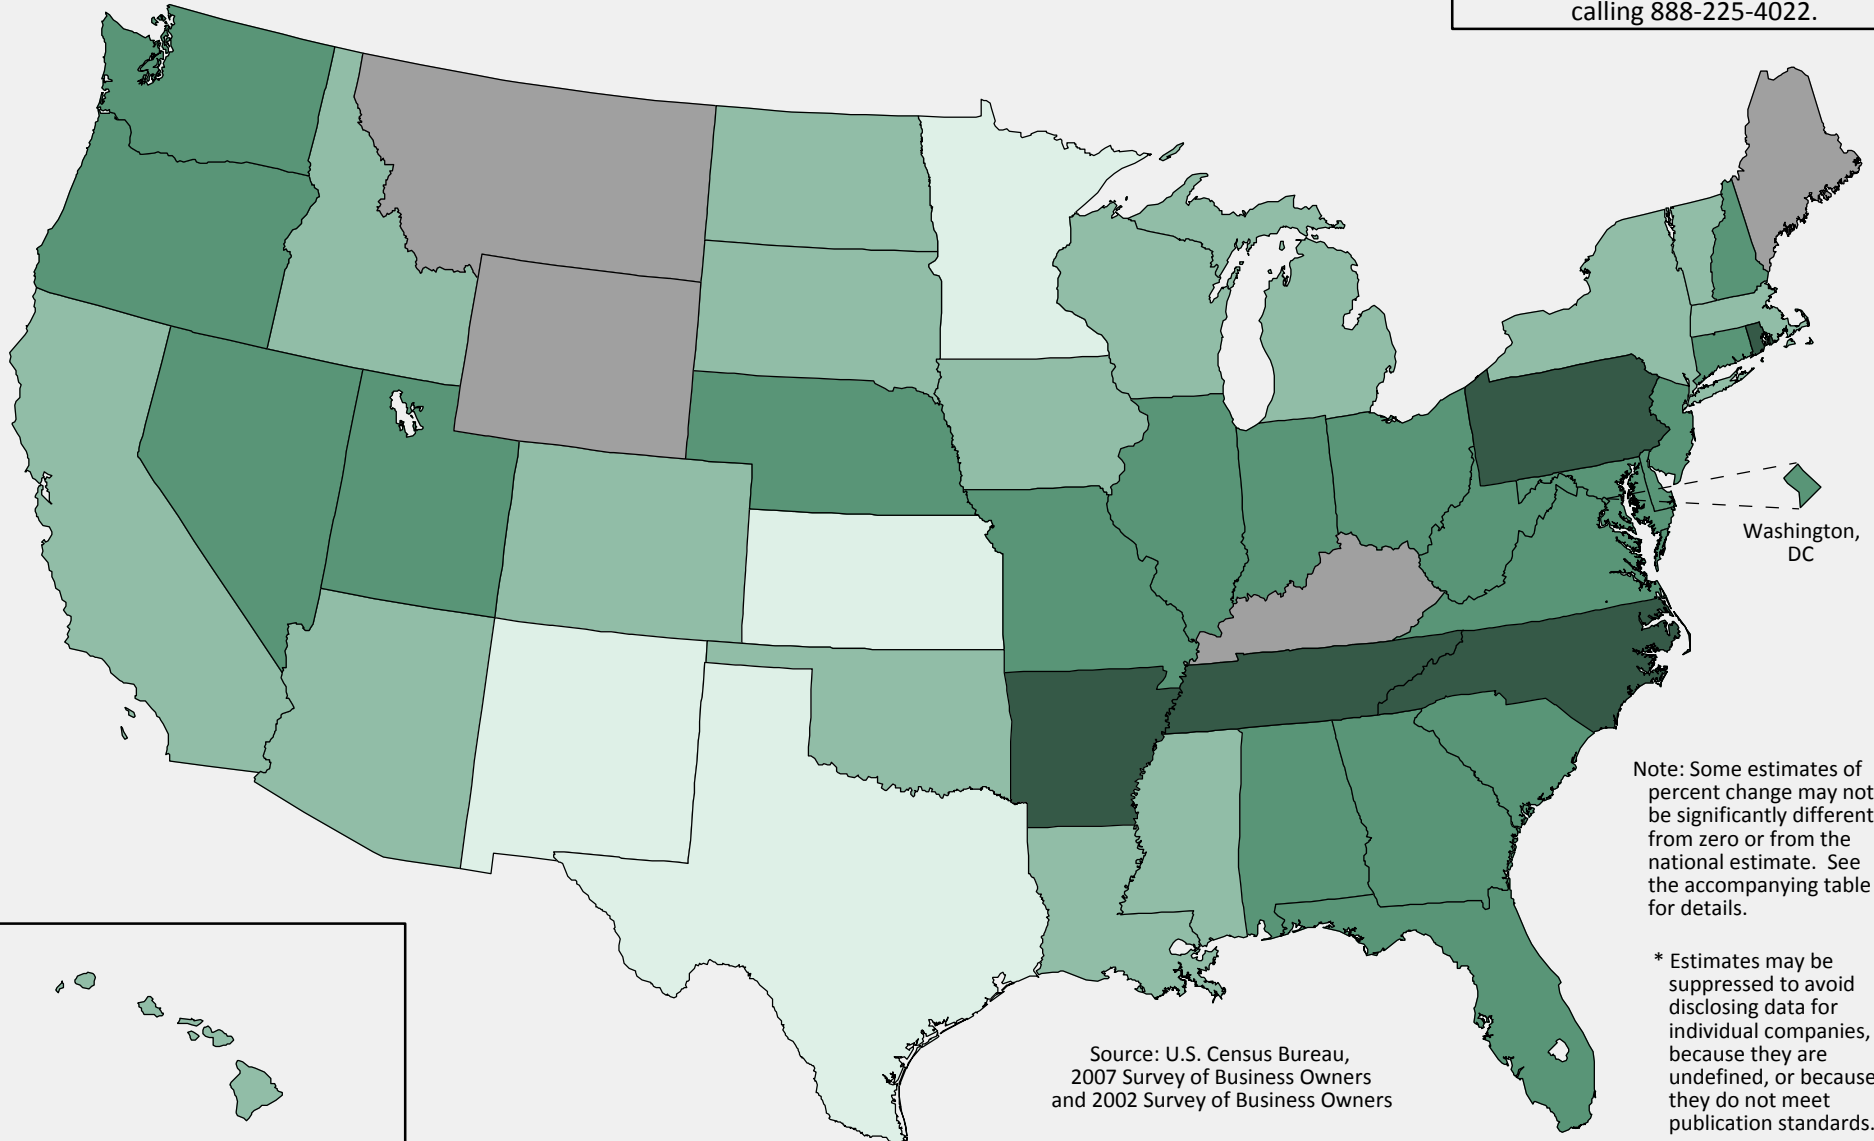

Other Hispanic-Owned Firms

Percent Change in Number of Firms, 2002 to 2007

Percent Change for the U.S.: 30.6

Percent change

More information is available at www.census.gov/sbo or by calling 888-225-4022.

Note: Some estimates of percent change may not be significantly different from zero or from the national estimate. See the accompanying table for details.