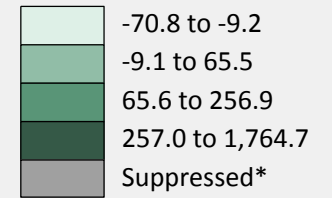

Cuban-Owned Firms

Percent Change in Number of Firms, 2002 to 2007

Percent Change for the U.S.: 65.5

Percent change

More information is available at www.census.gov/sbo or by calling 888-225-4022.

Note: Some estimates of percent change may not be significantly different from zero or from the national estimate. See the accompanying table for details.