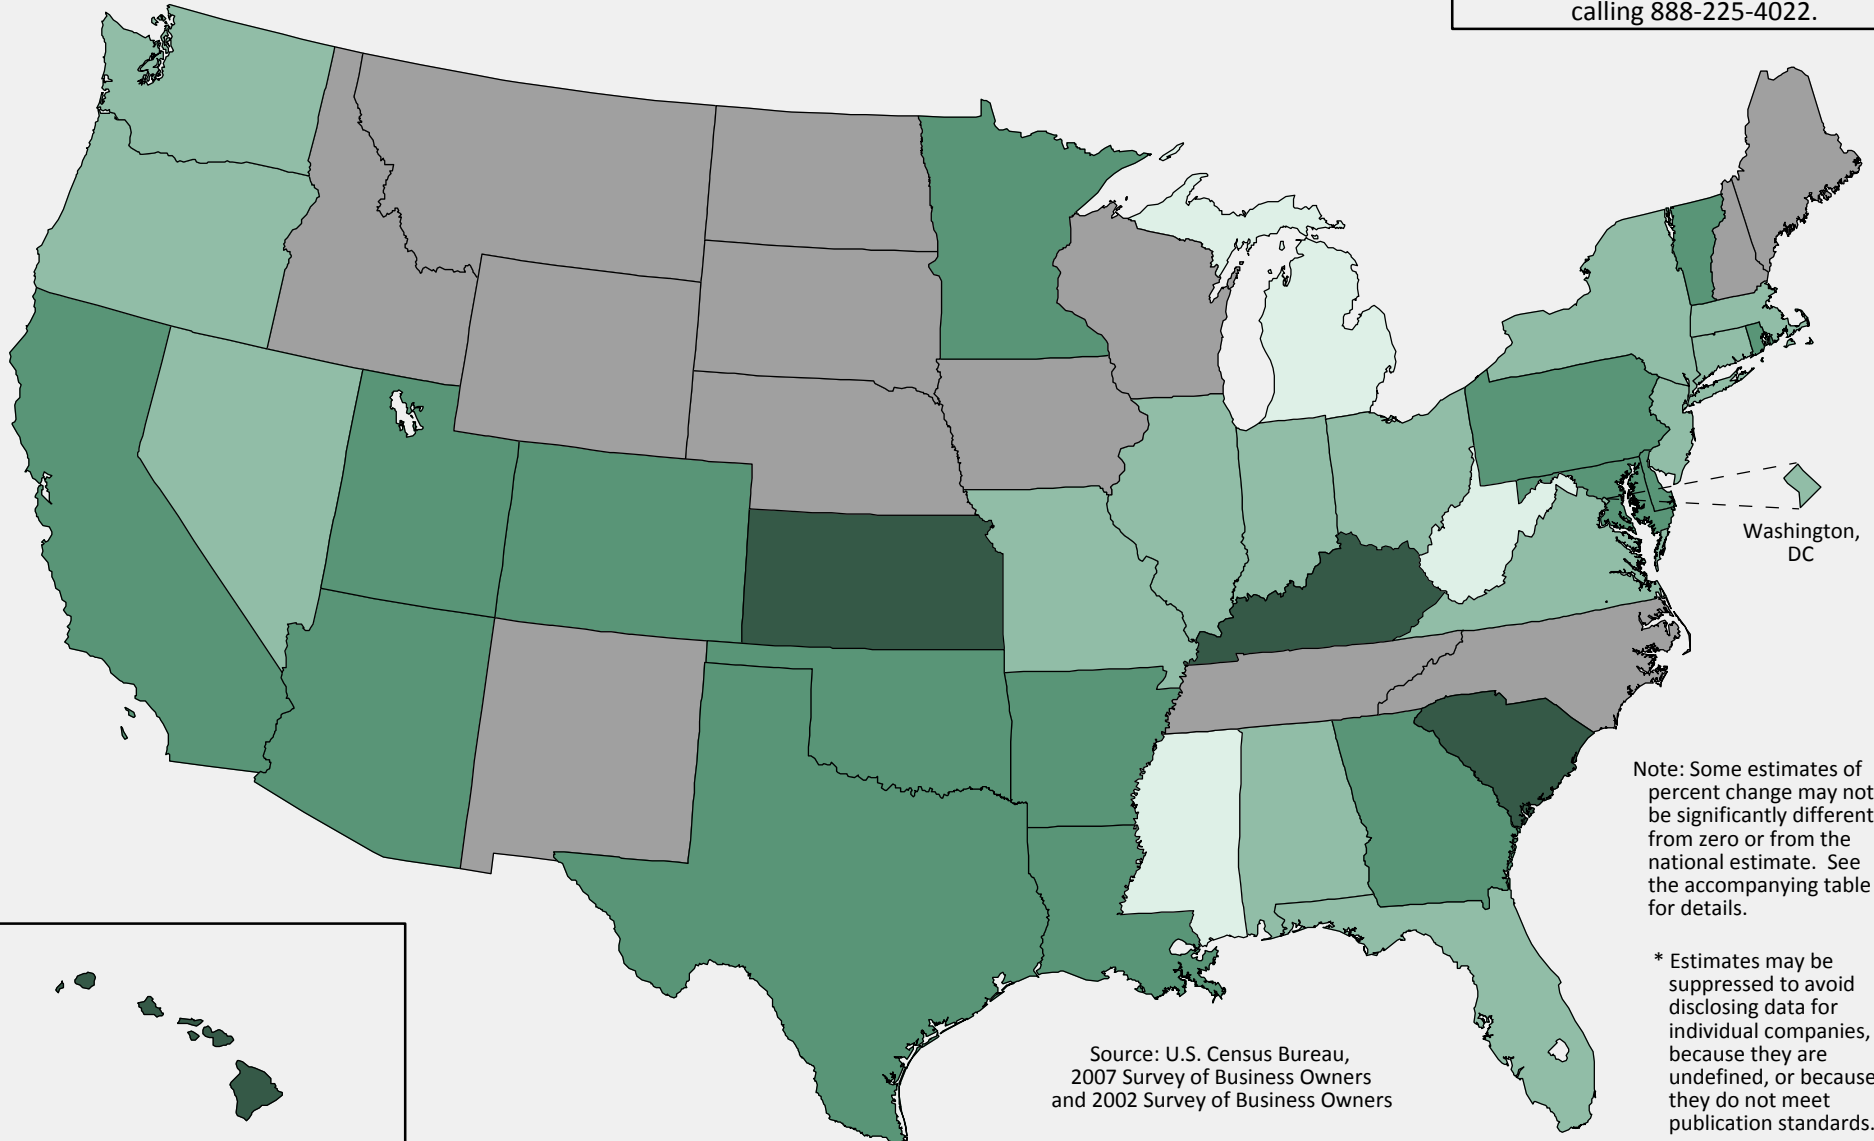

Cuban-Owned Firms

Percent Change in Number of Firms, 2002 to 2007

Percent Change for the U.S.: 65.5

Percent change

More information is available at www.census.gov/sbo or by calling 888-225-4022.

Note: Some estimates of percent change may not be significantly different from zero or from the national estimate. See the accompanying table for details.