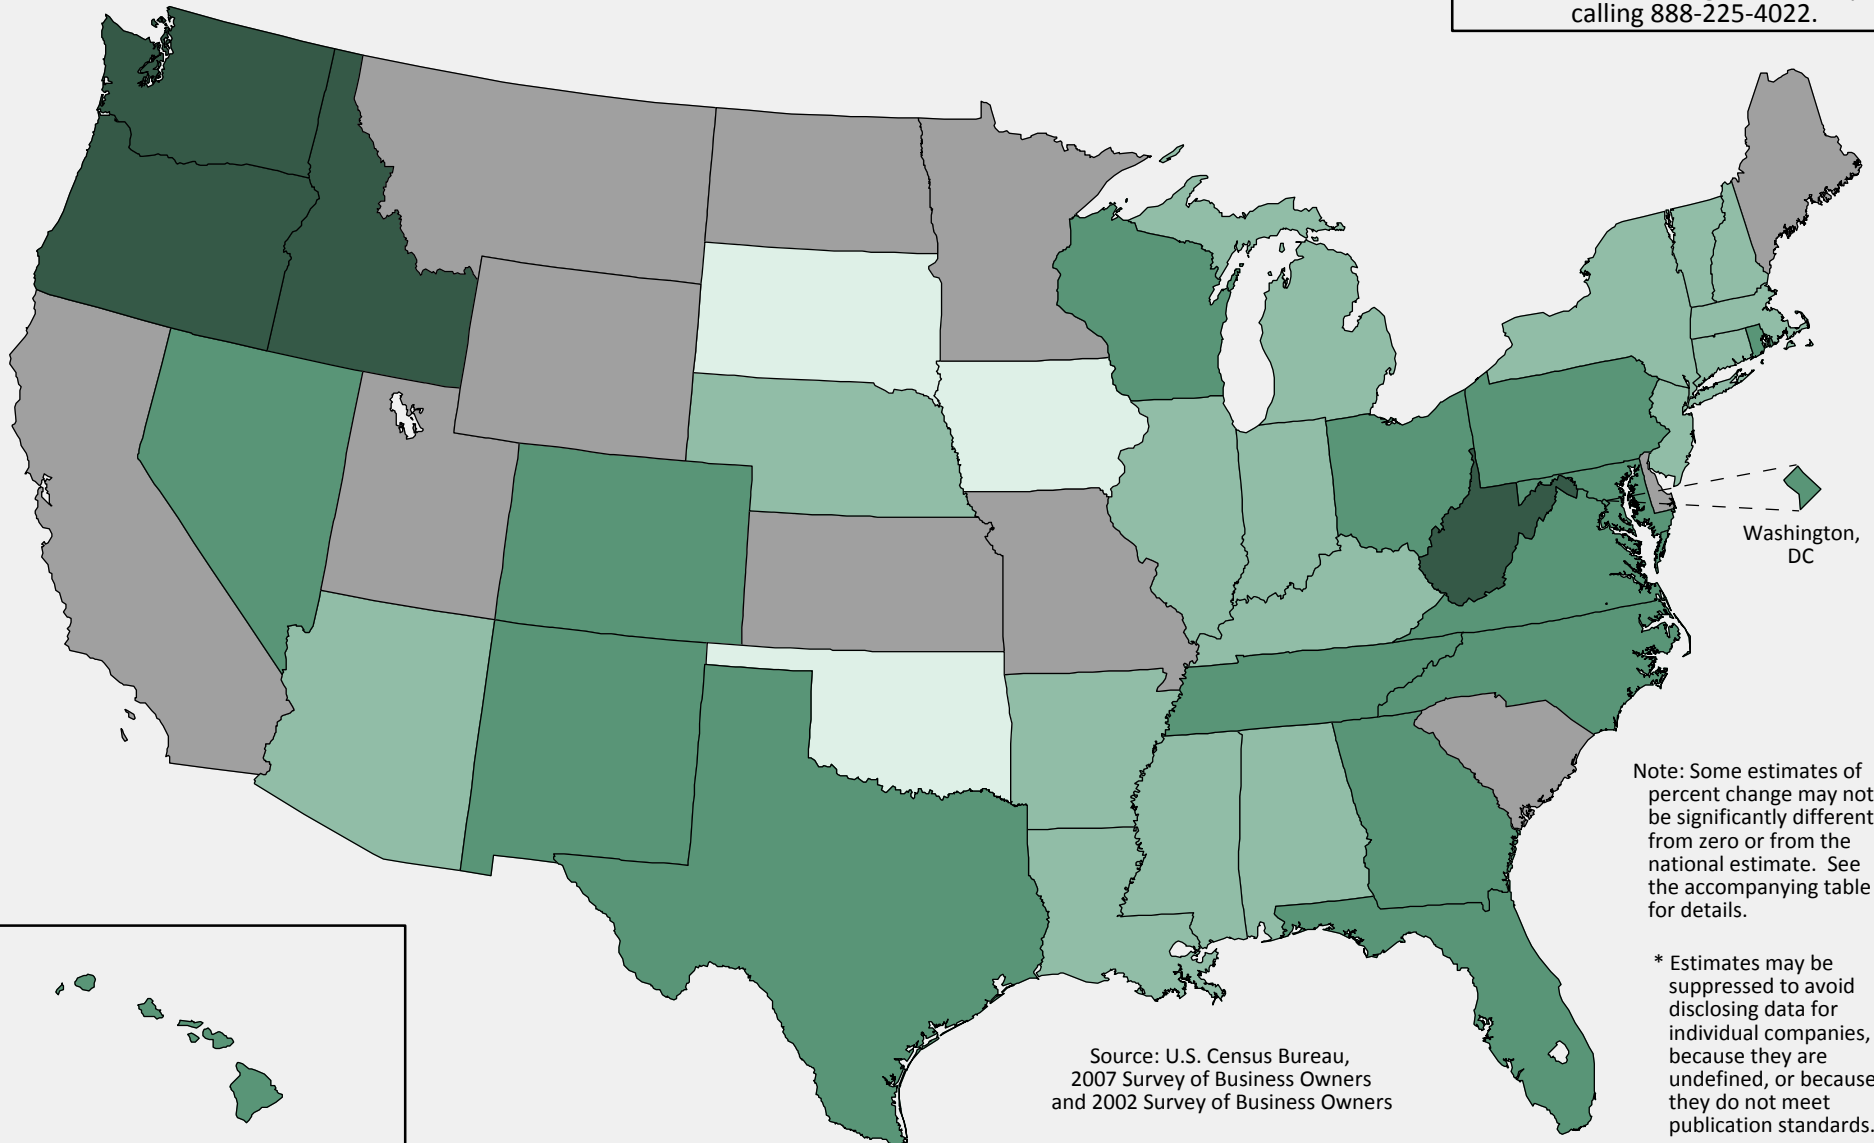

Puerto Rican-Owned Firms

Percent Change in Number of Firms, 2002 to 2007

Percent Change for the U.S.: 43.0

Percent change

More information is available at www.census.gov/sbo or by calling 888-225-4022.

Note: Some estimates of percent change may not be significantly different from zero or from the national estimate. See the accompanying table for details.