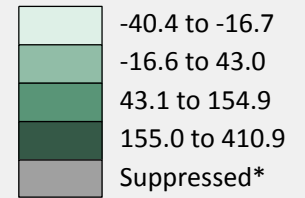

Puerto Rican-Owned Firms

Percent Change in Number of Firms, 2002 to 2007

Percent Change for the U.S.: 43.0

Percent change

More information is available at www.census.gov/sbo or by calling 888-225-4022.

Note: Some estimates of percent change may not be significantly different from zero or from the national estimate. See the accompanying table for details.