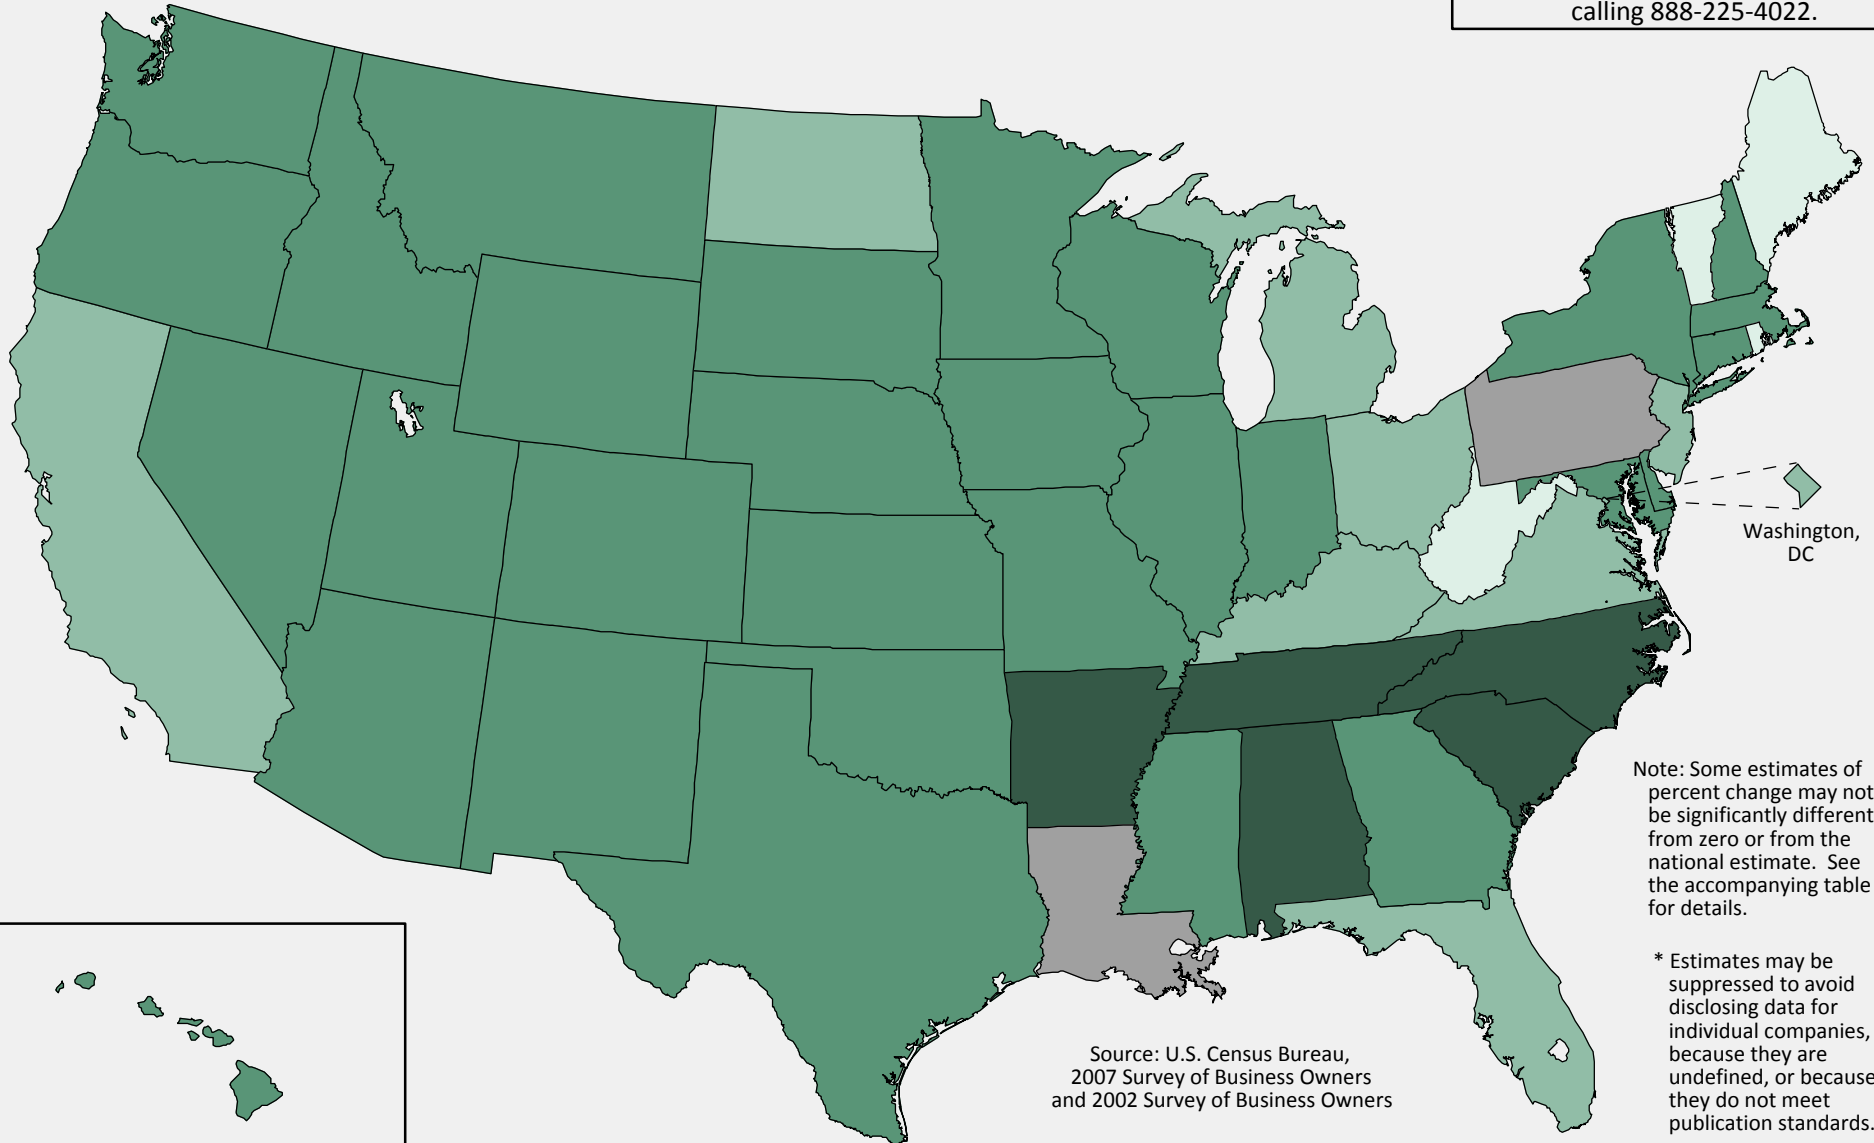

# Mexican-Owned Firms

Percent Change in Number of Firms, 2002 to 2007

Percent Change for the U.S.: 47.7

## Percent change

More information is available at [www.census.gov/sbo](http://www.census.gov/sbo) or by calling 888-225-4022.

Note: Some estimates of percent change may not be significantly different from zero or from the national estimate. See the accompanying table for details.