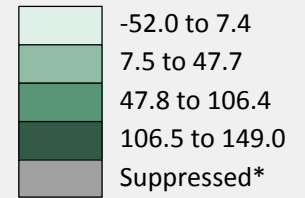

Percent change