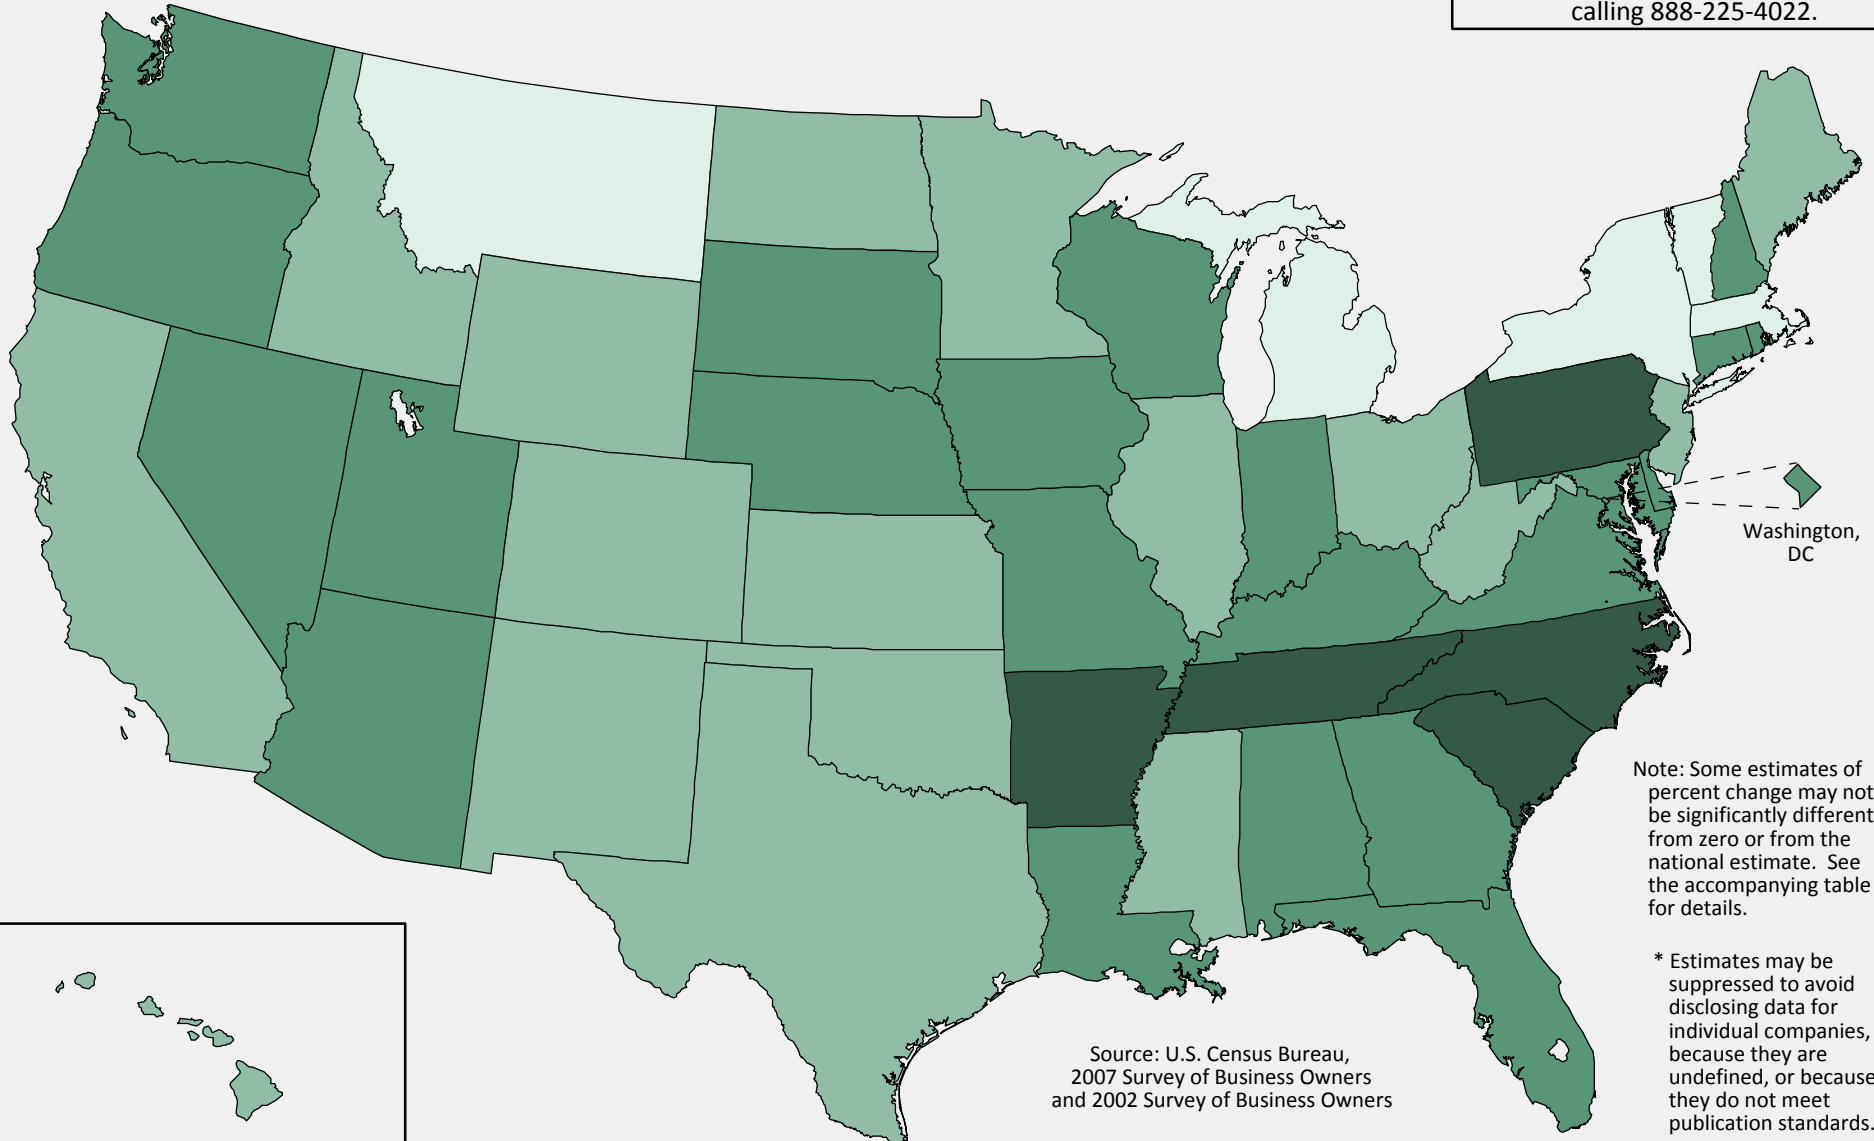

# Hispanic-Owned Firms

Percent Change in Number of Firms, 2002 to 2007

Percent Change for the U.S.: 43.7

## Percent change

More information is available at [www.census.gov/sbo](http://www.census.gov/sbo) or by calling 888-225-4022.

Note: Some estimates of percent change may not be significantly different from zero or from the national estimate. See the accompanying table for details.