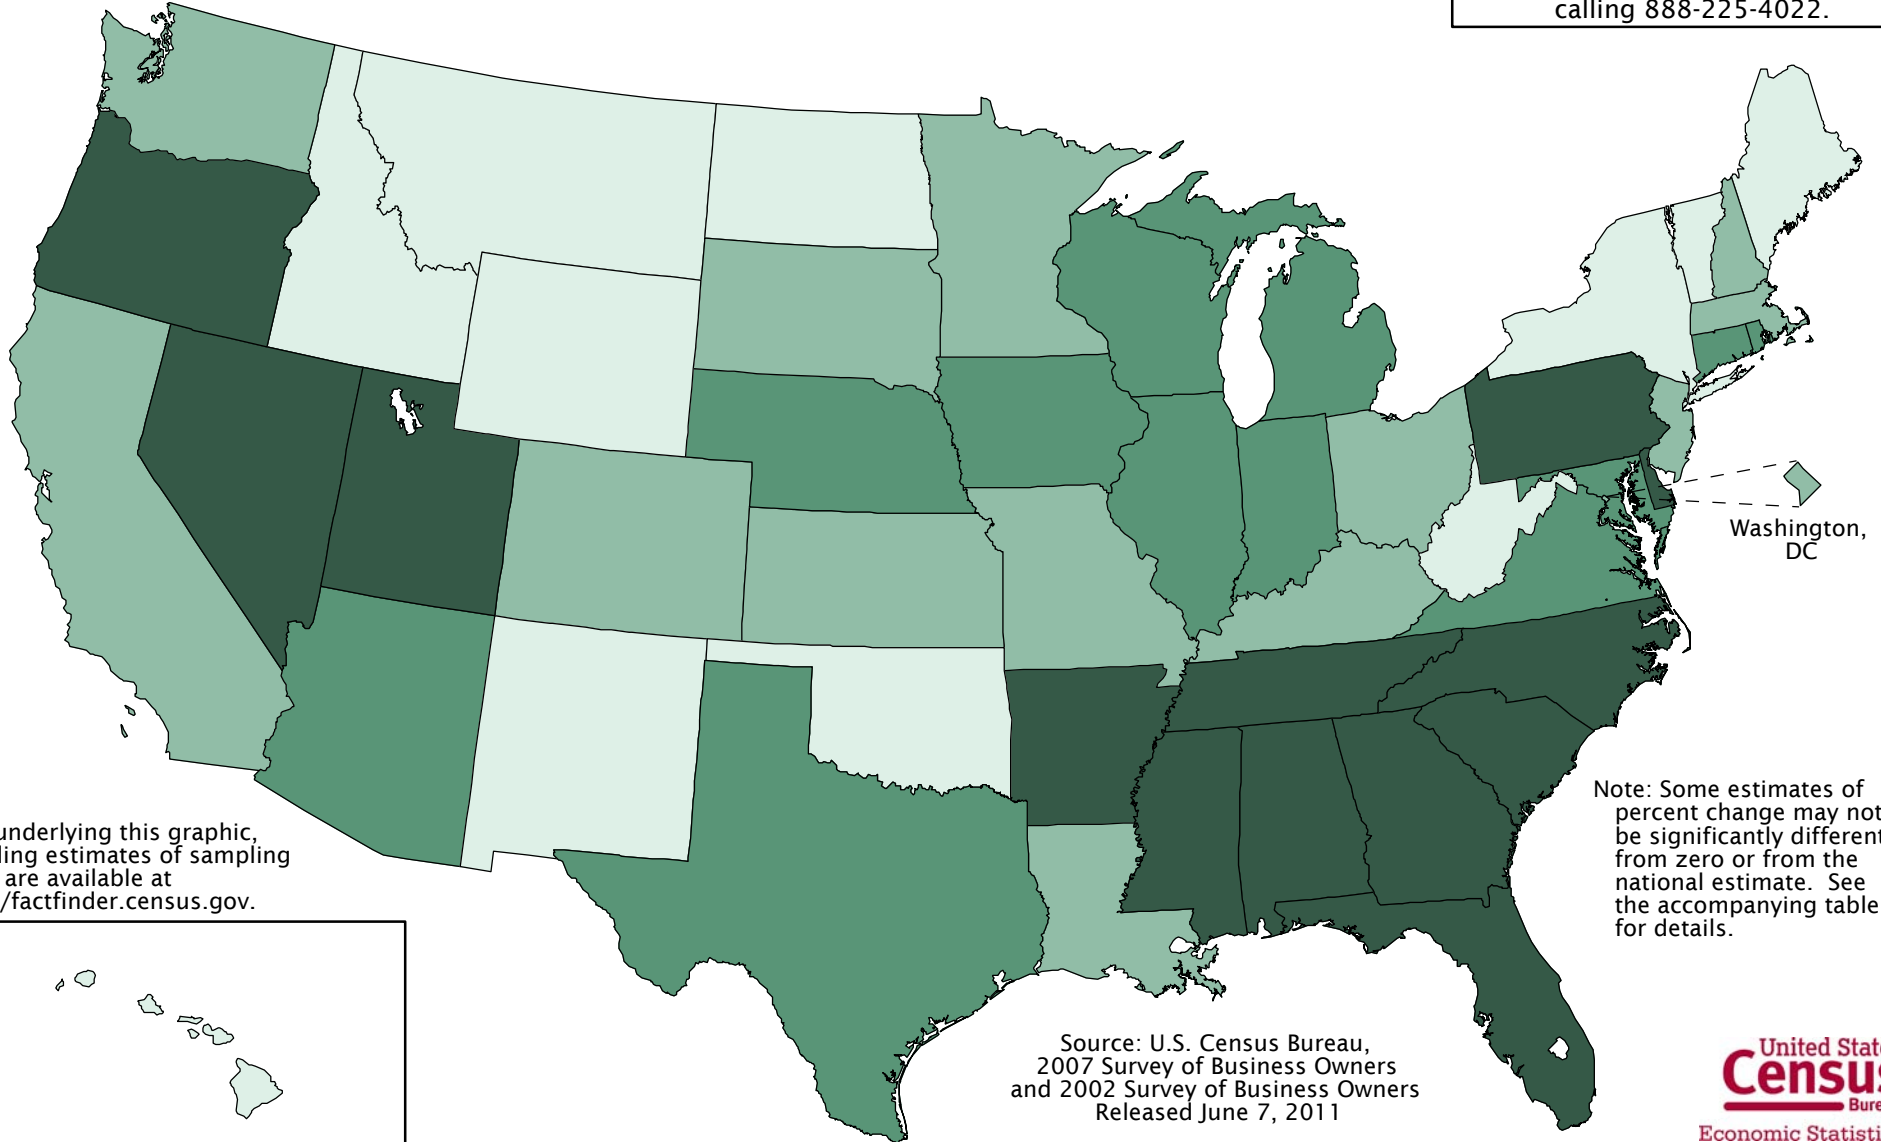

Minority-Owned Firms

Percent Change in Number of Firms: 2002 to 2007
Percent Change for the United States: 45.5

Percent Change

More information is available at www.census.gov/econ/sbo or by calling 888-225-4022.

Washington, DC

Data underlying this graphic, including estimates of sampling error, are available at <http://factfinder.census.gov>.

Note: Some estimates of percent change may not be significantly different from zero or from the national estimate. See the accompanying table for details.