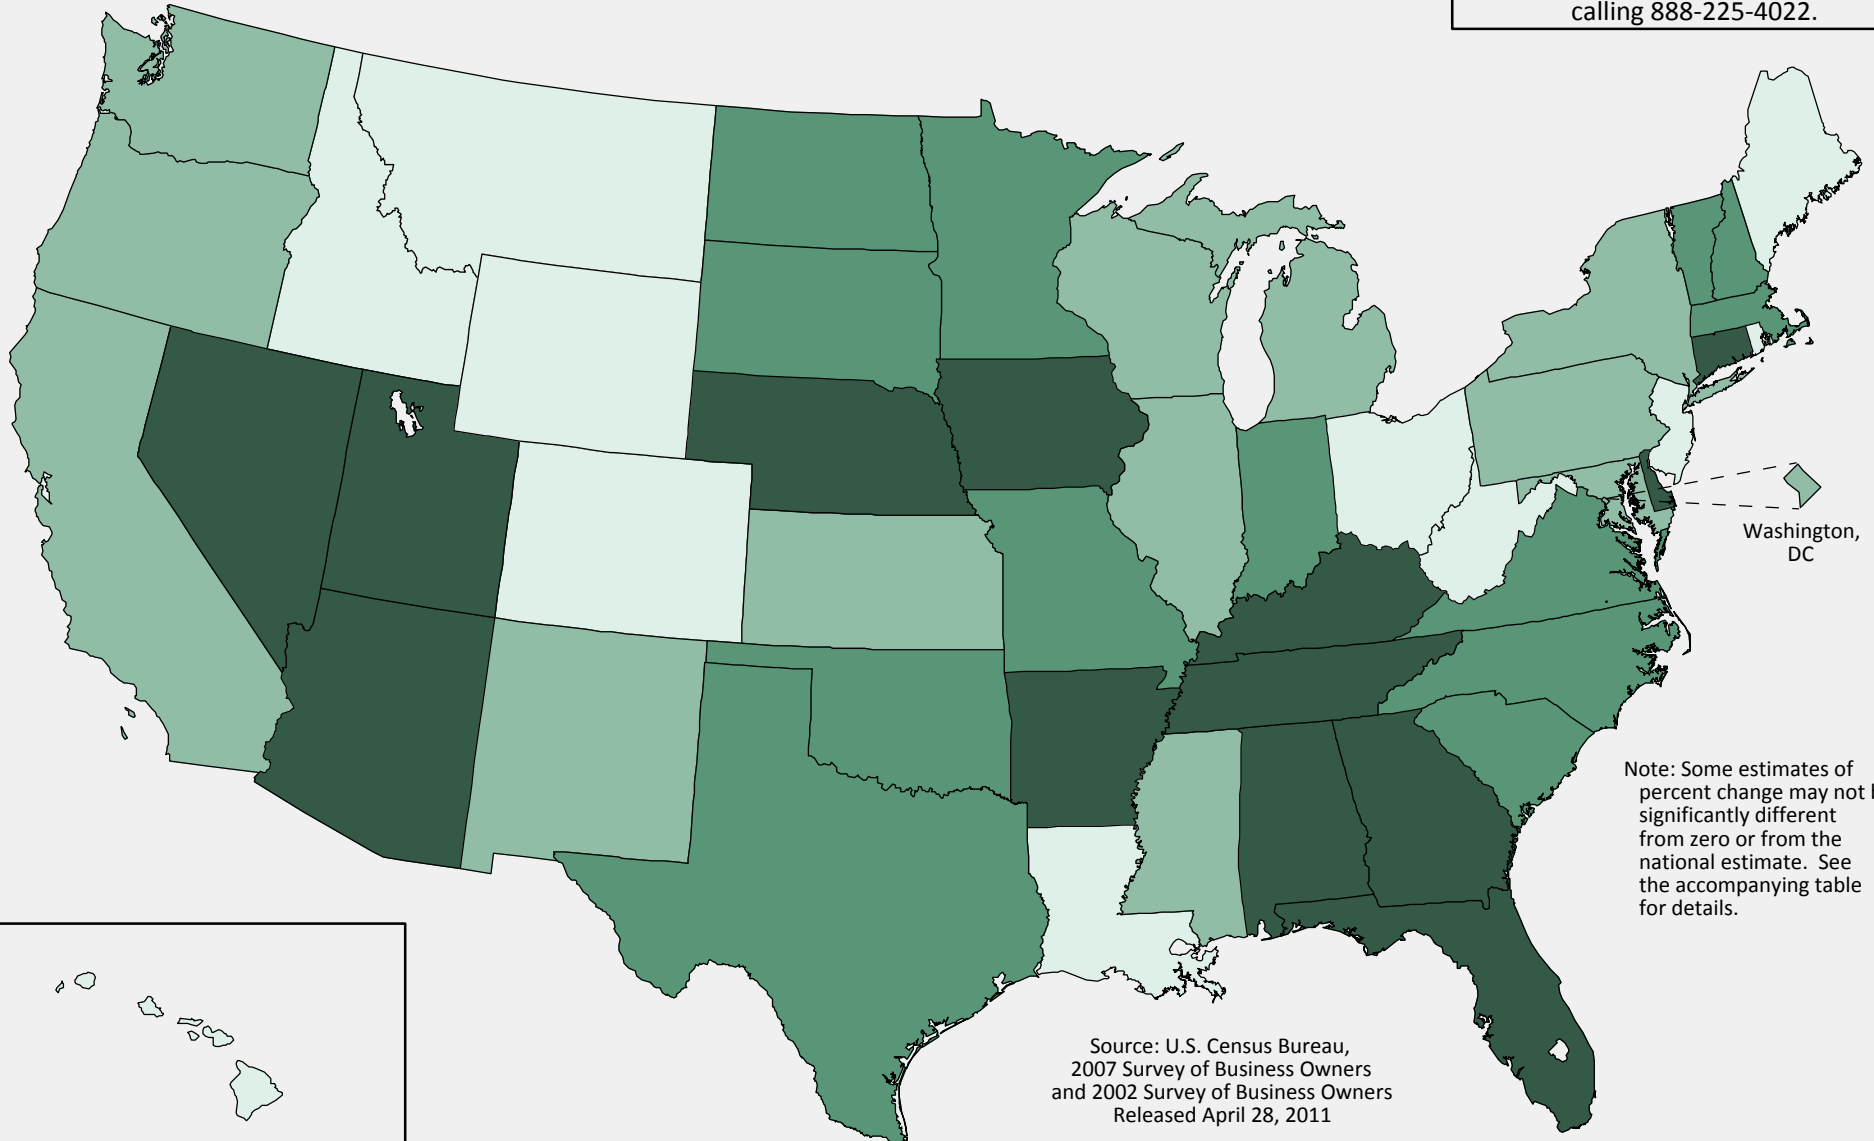

Asian-Owned Firms

Percent Change in Number of Firms: 2002 to 2007

Percent Change for the United States: 40.4

Percent Change

More information is available at www.census.gov/econ/sbo or by calling 888-225-4022.