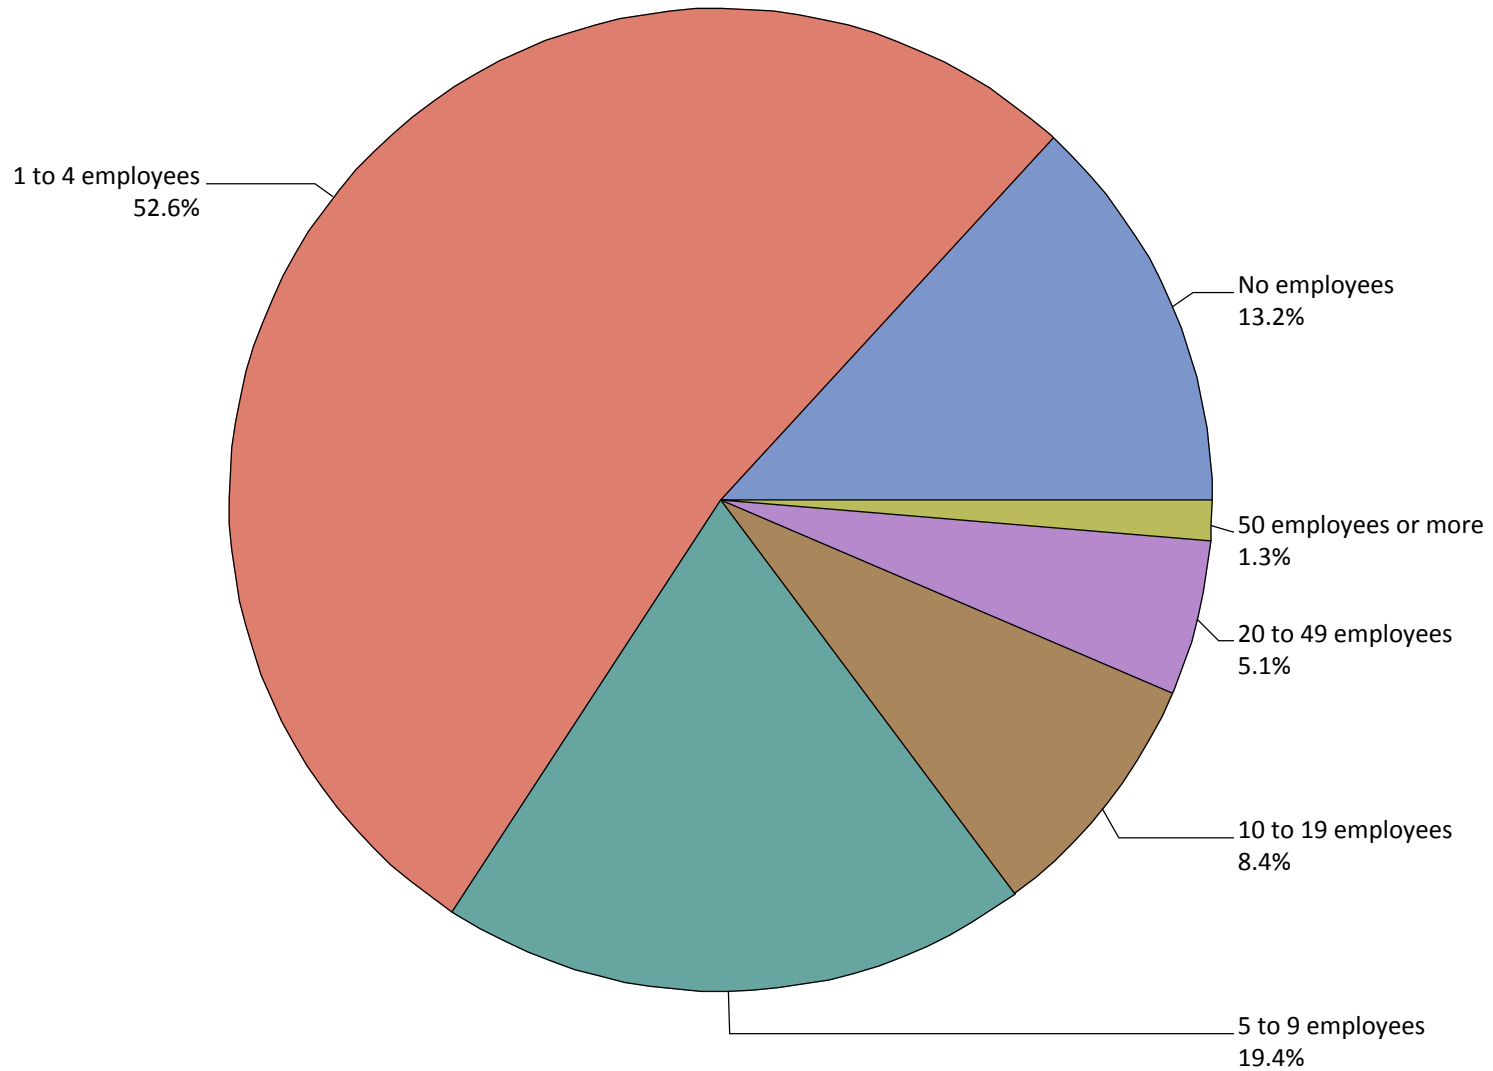

## Number of Employer Firms by Employment Size of Firm: 2007

Total: 37,367

Note: Includes firms with payroll at any time during 2007. Employment reflects the number of paid employees during the March 12 pay period.  
Source: U.S. Census Bureau, 2007 Survey of Business Owners - Released April 28, 2011