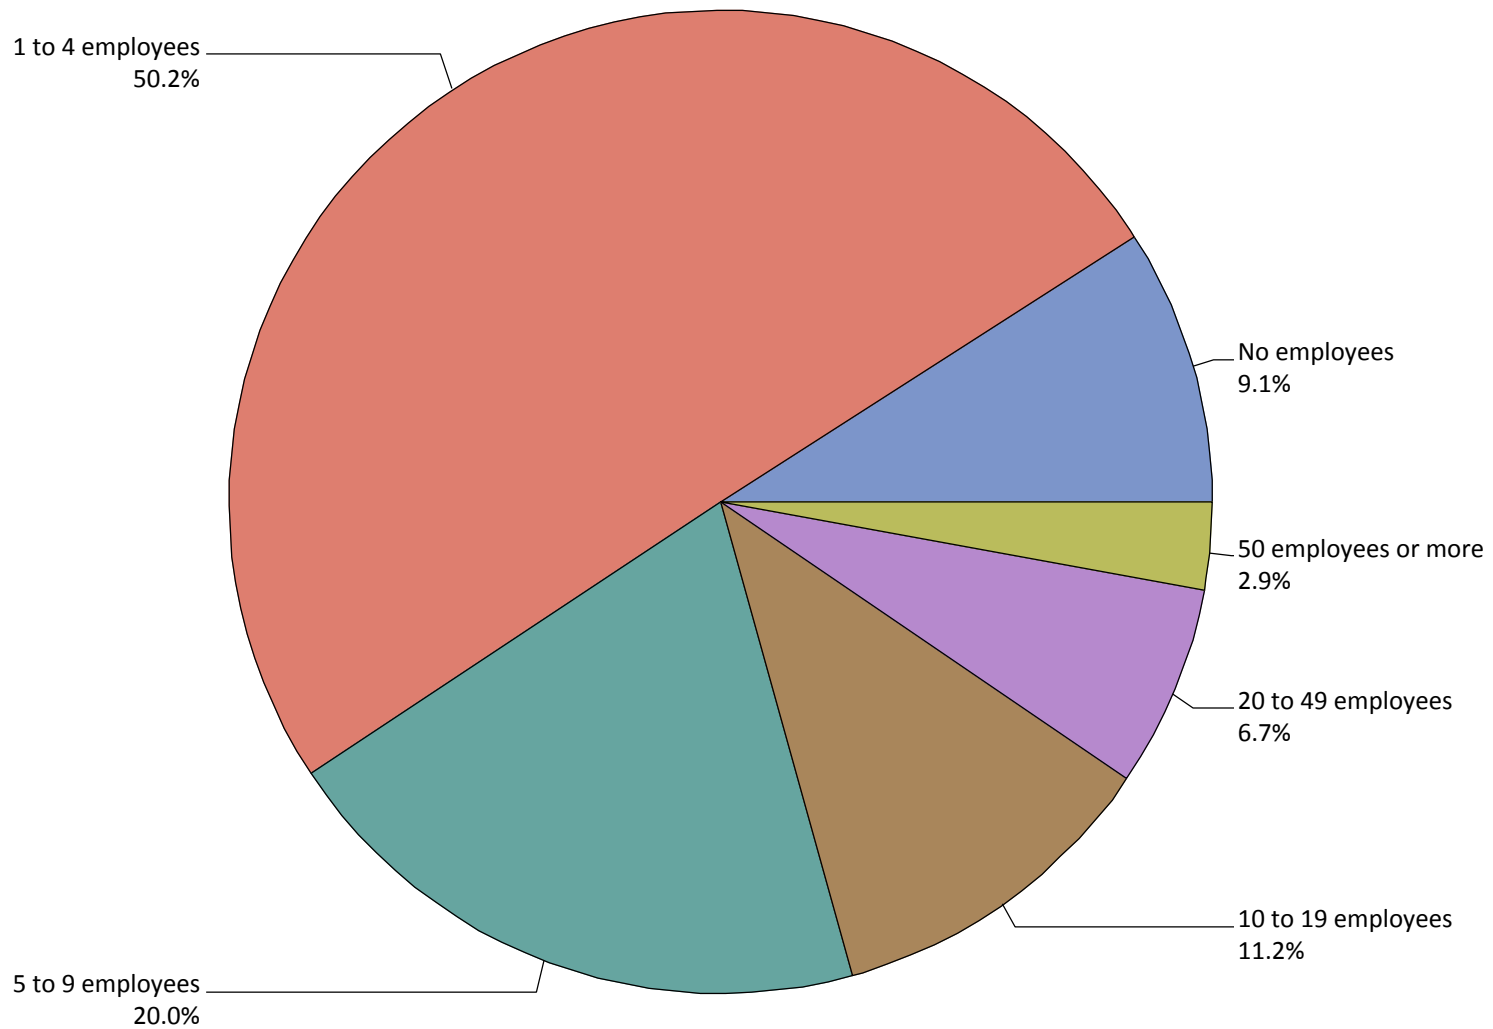

Japanese-Owned Firms

Number of Employer Firms by Employment Size of Firm: 2007

Total: 22,823

Note: Includes firms with payroll at any time during 2007. Employment reflects the number of paid employees during the March 12 pay period.
Source: U.S. Census Bureau, 2007 Survey of Business Owners - Released April 28, 2011