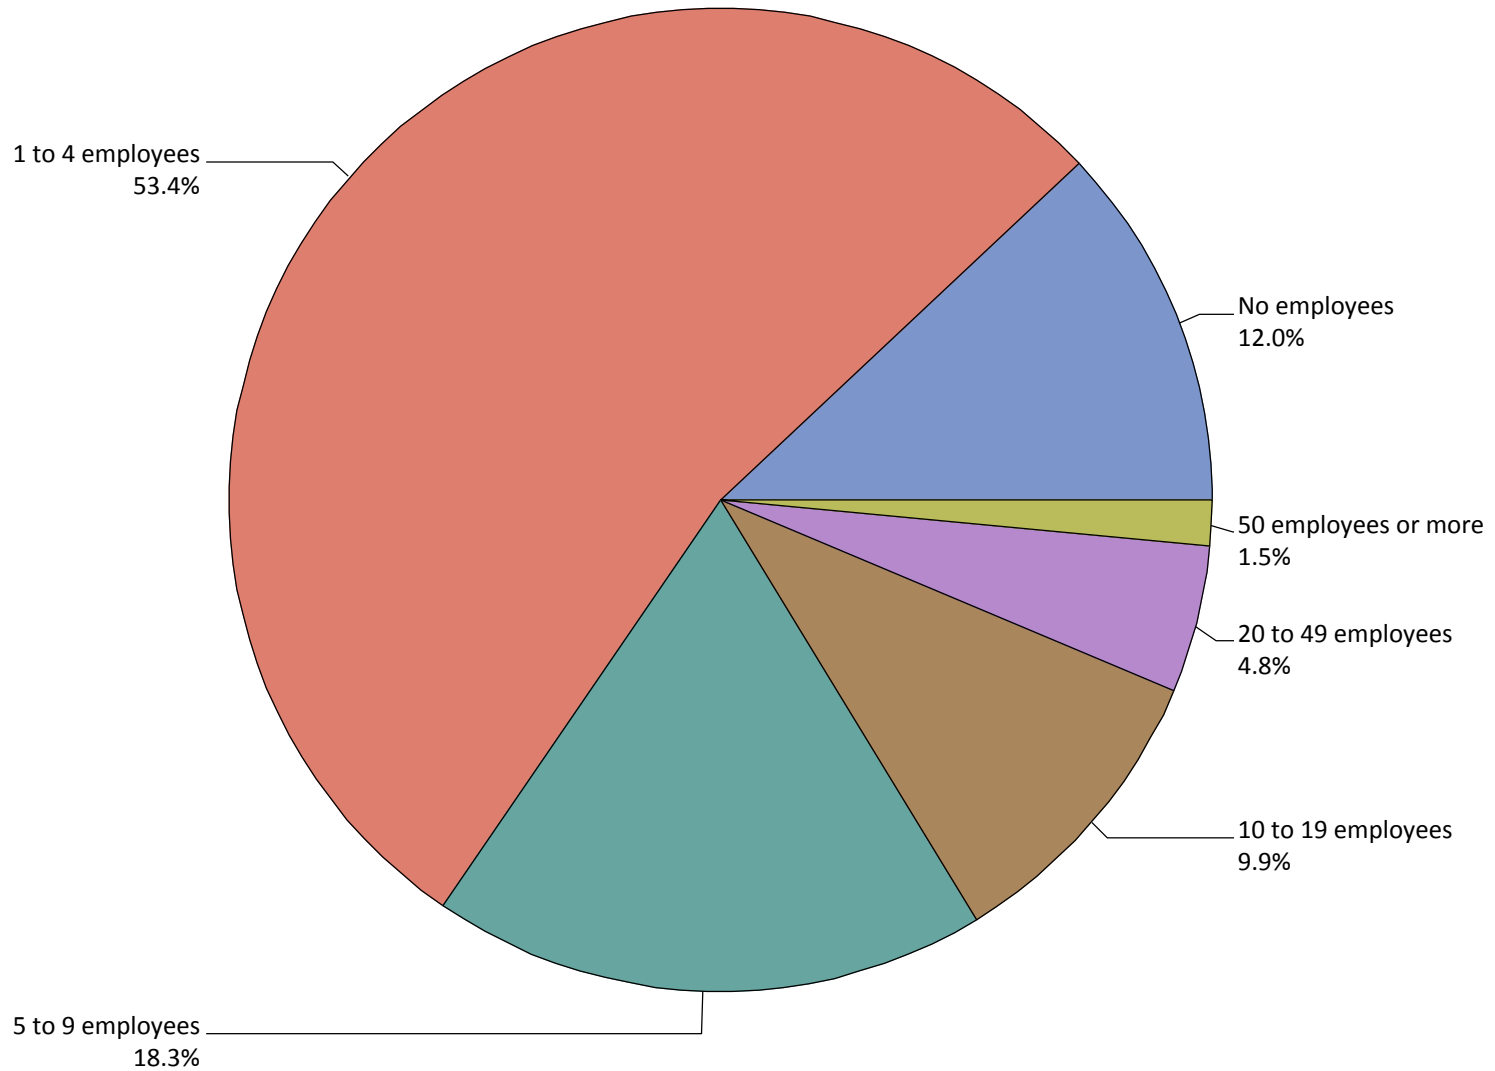

## Number of Employer Firms by Employment Size of Firm: 2007

Total: 109,614

Note: Includes firms with payroll at any time during 2007. Employment reflects the number of paid employees during the March 12 pay period.  
Source: U.S. Census Bureau, 2007 Survey of Business Owners - Released April 28, 2011