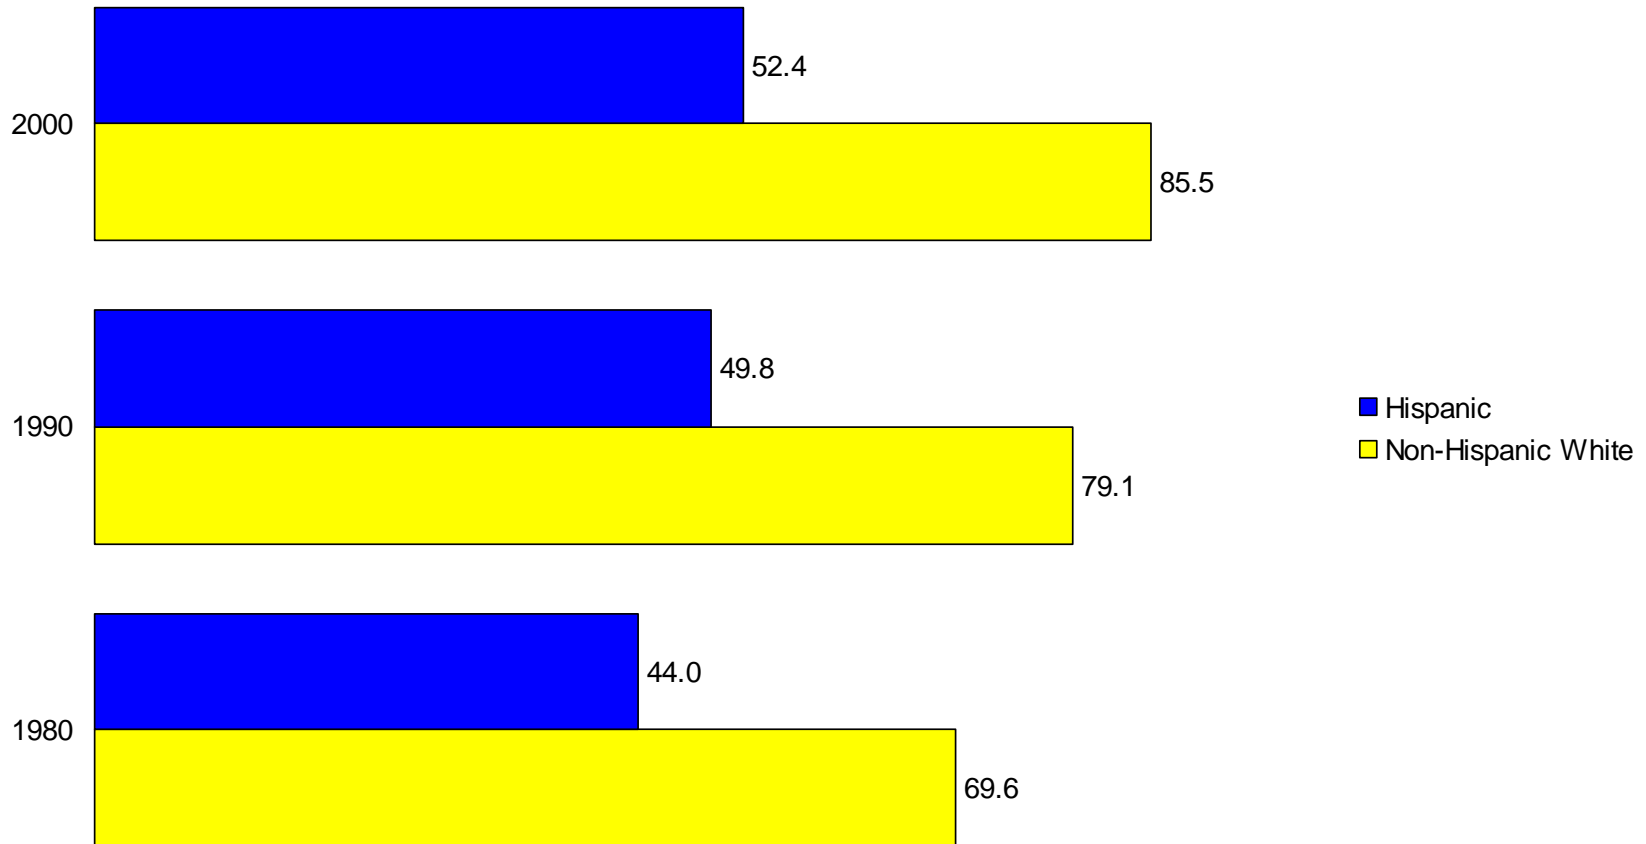

United States

Educational Attainment of the Population 25
Years and Over: 1940 to 2000

Percent of the Population 25 Years and Over
with a High School Diploma or More

Percent of the Population 25 Years and Over
with a Bachelor's Degree or More

Percent of the Population 25 Years and Over with a High School Diploma or More by Sex

Percent of the Population 25 Years and Over with a Bachelor's Degree or More by Sex

Percent of the Population 25 Years and Over with a High School Diploma or More by Race

Percent of the Population 25 Years and Over with a Bachelor's Degree or More by Race

Percent of the Population 25 Years and Over with a High School Diploma or More by Hispanic Origin

Percent of the Population 25 Years and Over with a Bachelor's Degree or More by Hispanic Origin