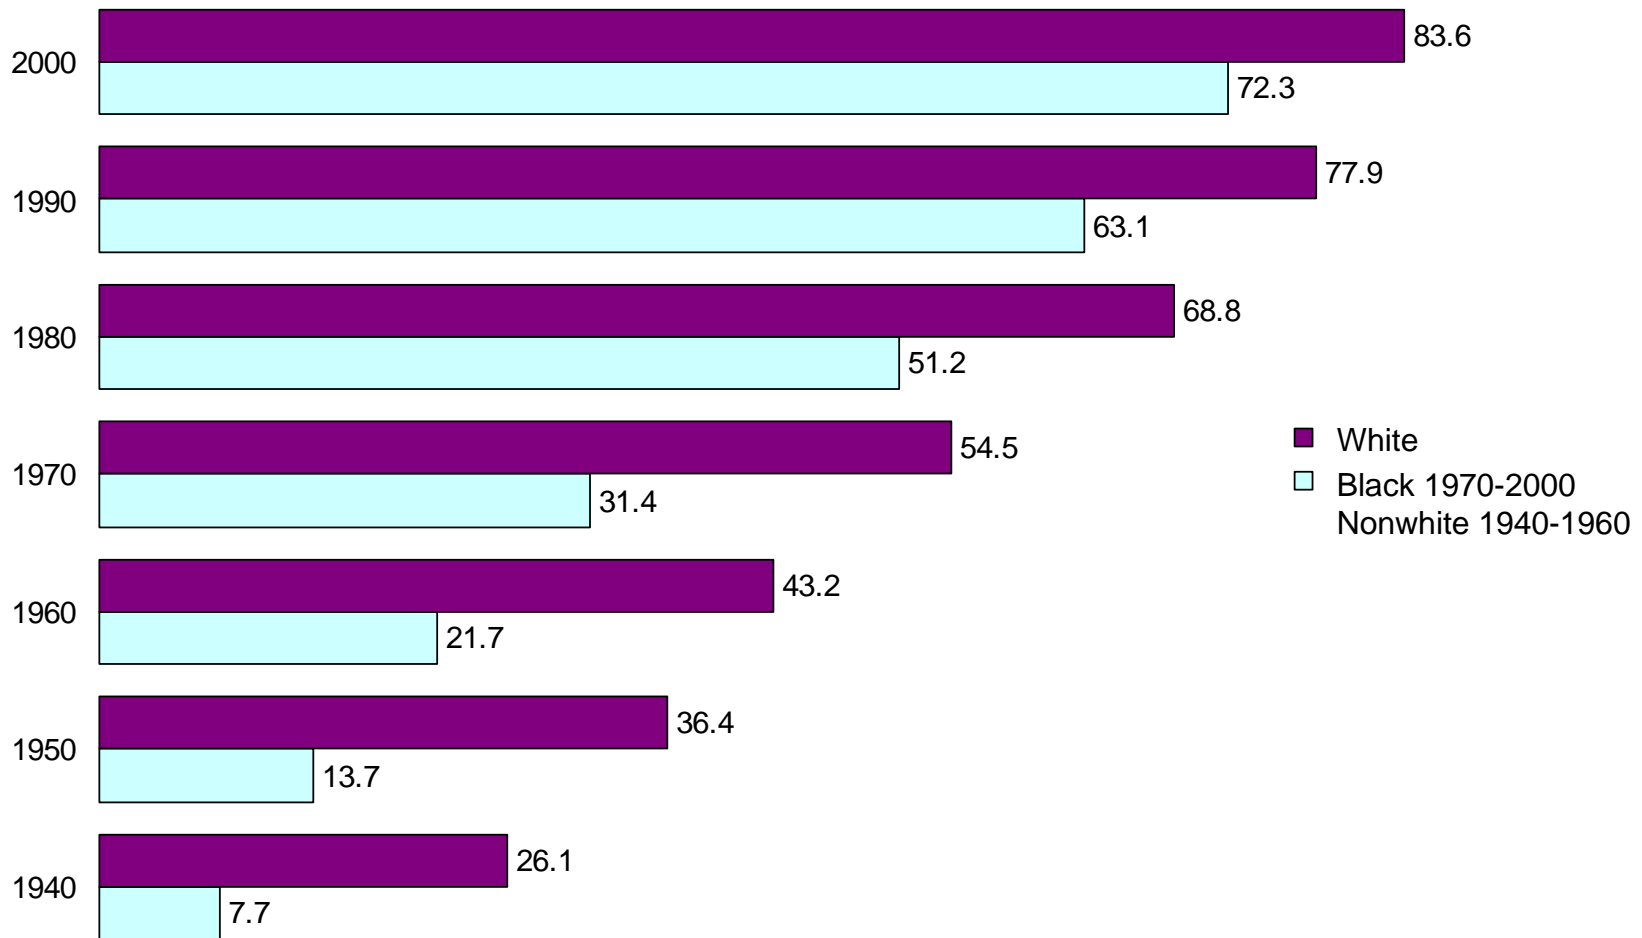

United States

Educational Attainment of the Population 25
Years and Over: 1940 to 2000

Percent of the Population 25 Years and Over
with a High School Diploma or More

Percent of the Population 25 Years and Over
with a Bachelor's Degree or More

Percent of the Population 25 Years and Over with a High School Diploma or More by Sex

Percent of the Population 25 Years and Over with a Bachelor's Degree or More by Sex

Percent of the Population 25 Years and Over with a High School Diploma or More by Race