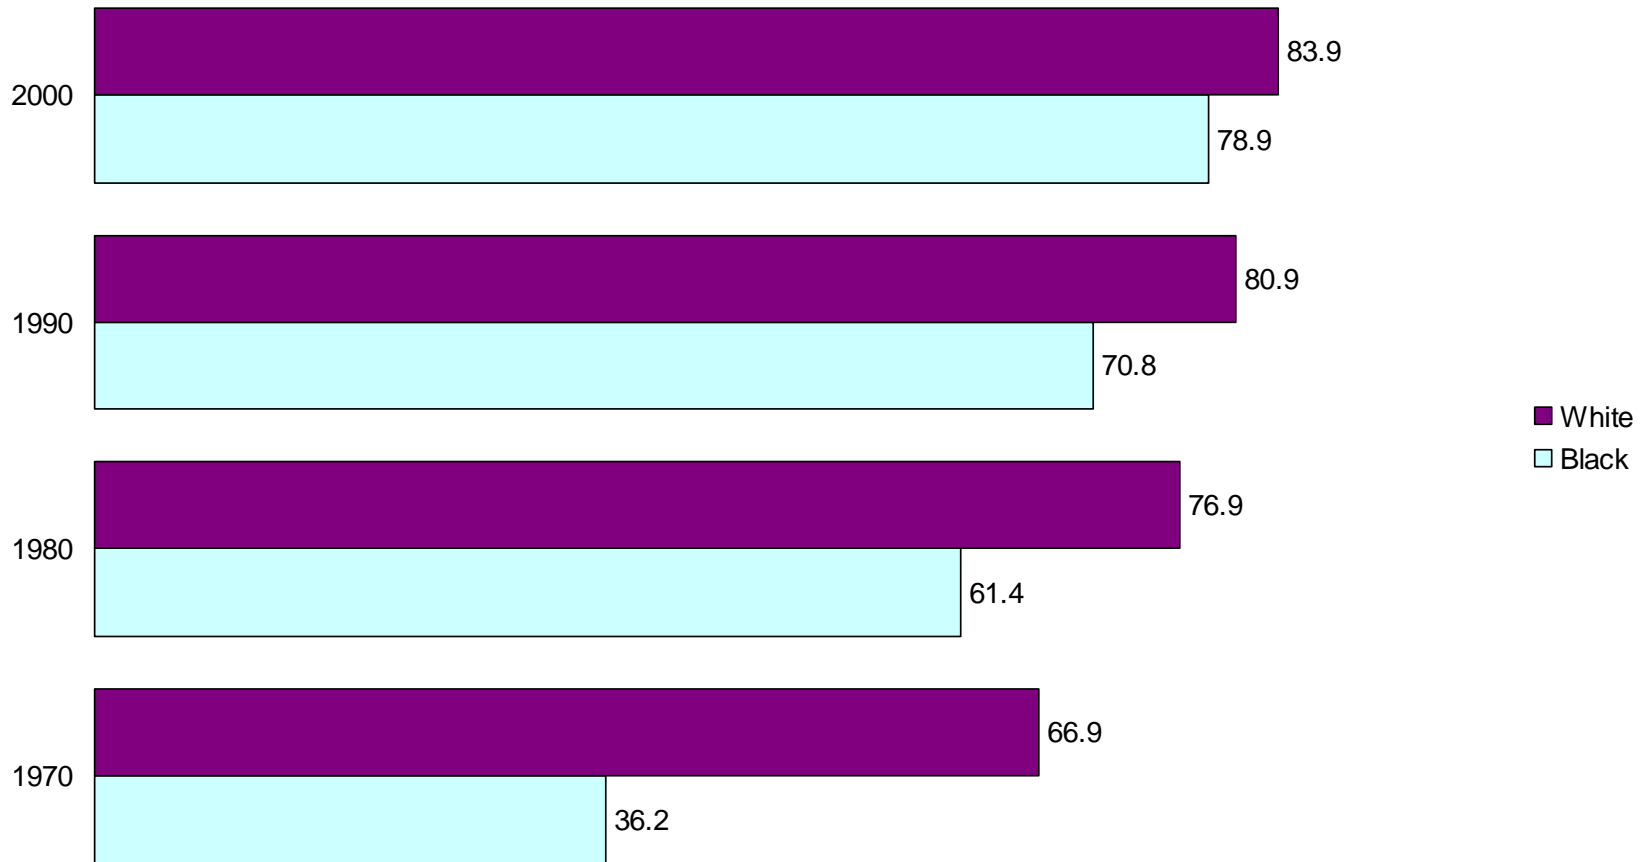

Nevada

Educational Attainment of the Population 25
Years and Over: 1940 to 2000

Percent of the Population 25 Years and Over
with a High School Diploma or More

Percent of the Population 25 Years and Over
with a Bachelor's Degree or More

Percent of the Population 25 Years and Over with a High School Diploma or More by Sex

Percent of the Population 25 Years and Over with a Bachelor's Degree or More by Sex

Percent of the Population 25 Years and Over with a High School Diploma or More by Race