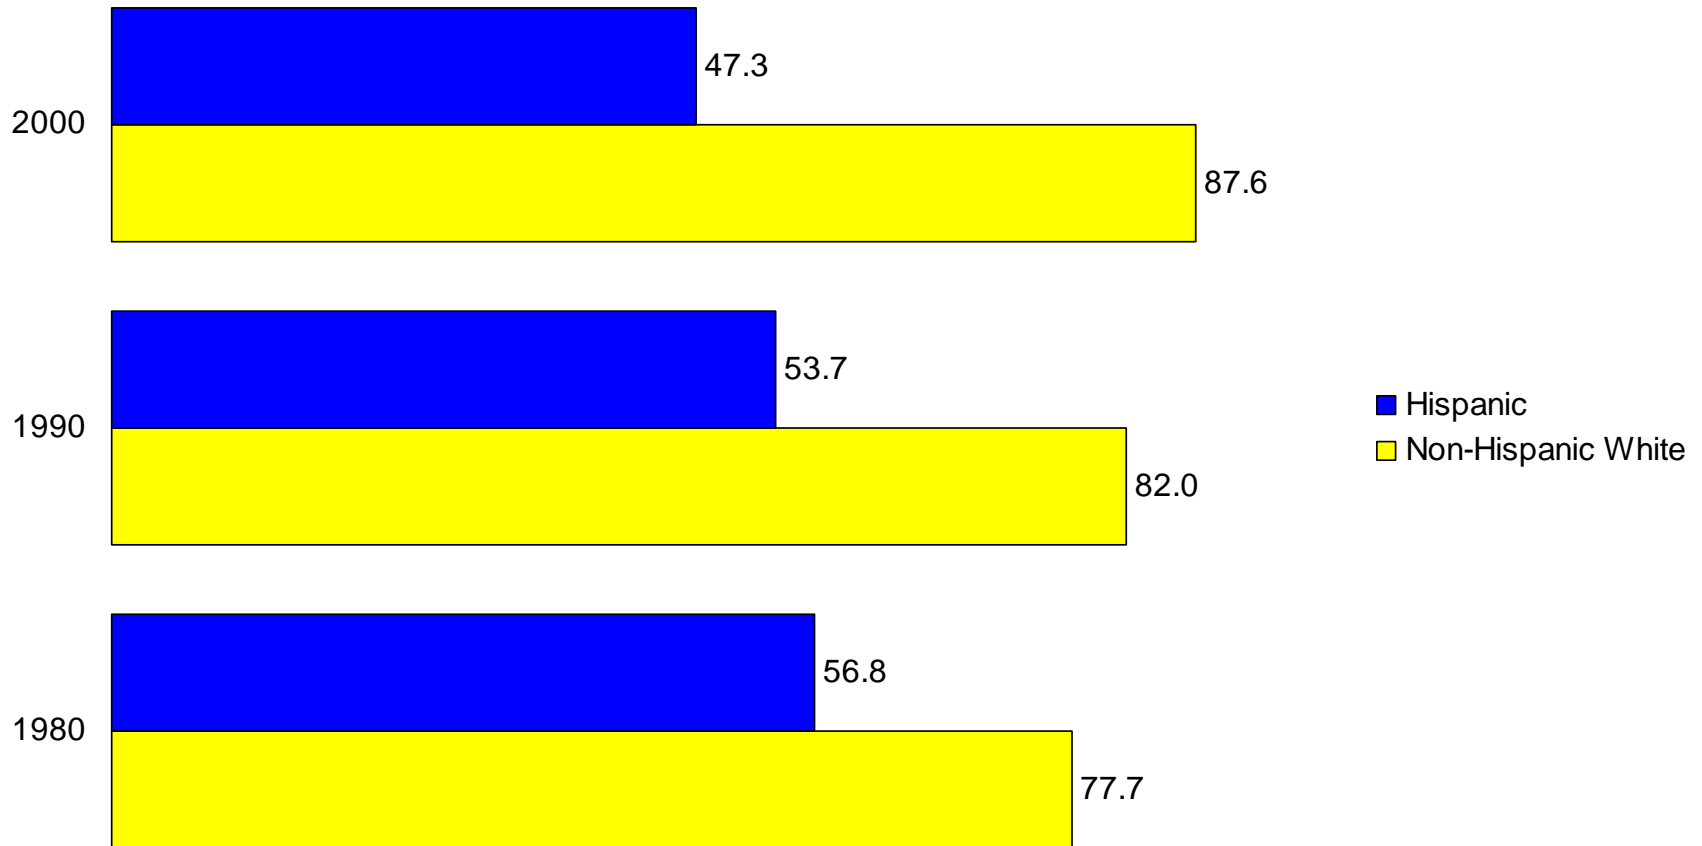

Nevada

Educational Attainment of the Population 25
Years and Over: 1940 to 2000

Percent of the Population 25 Years and Over
with a High School Diploma or More

Percent of the Population 25 Years and Over
with a Bachelor's Degree or More

Percent of the Population 25 Years and Over with a High School Diploma or More by Sex

Percent of the Population 25 Years and Over with a Bachelor's Degree or More by Sex

Percent of the Population 25 Years and Over with a High School Diploma or More by Race

Percent of the Population 25 Years and Over with a Bachelor's Degree or More by Race

Percent of the Population 25 Years and Over with a High School Diploma or More by Hispanic Origin

Percent of the Population 25 Years and Over with a Bachelor's Degree or More by Hispanic Origin