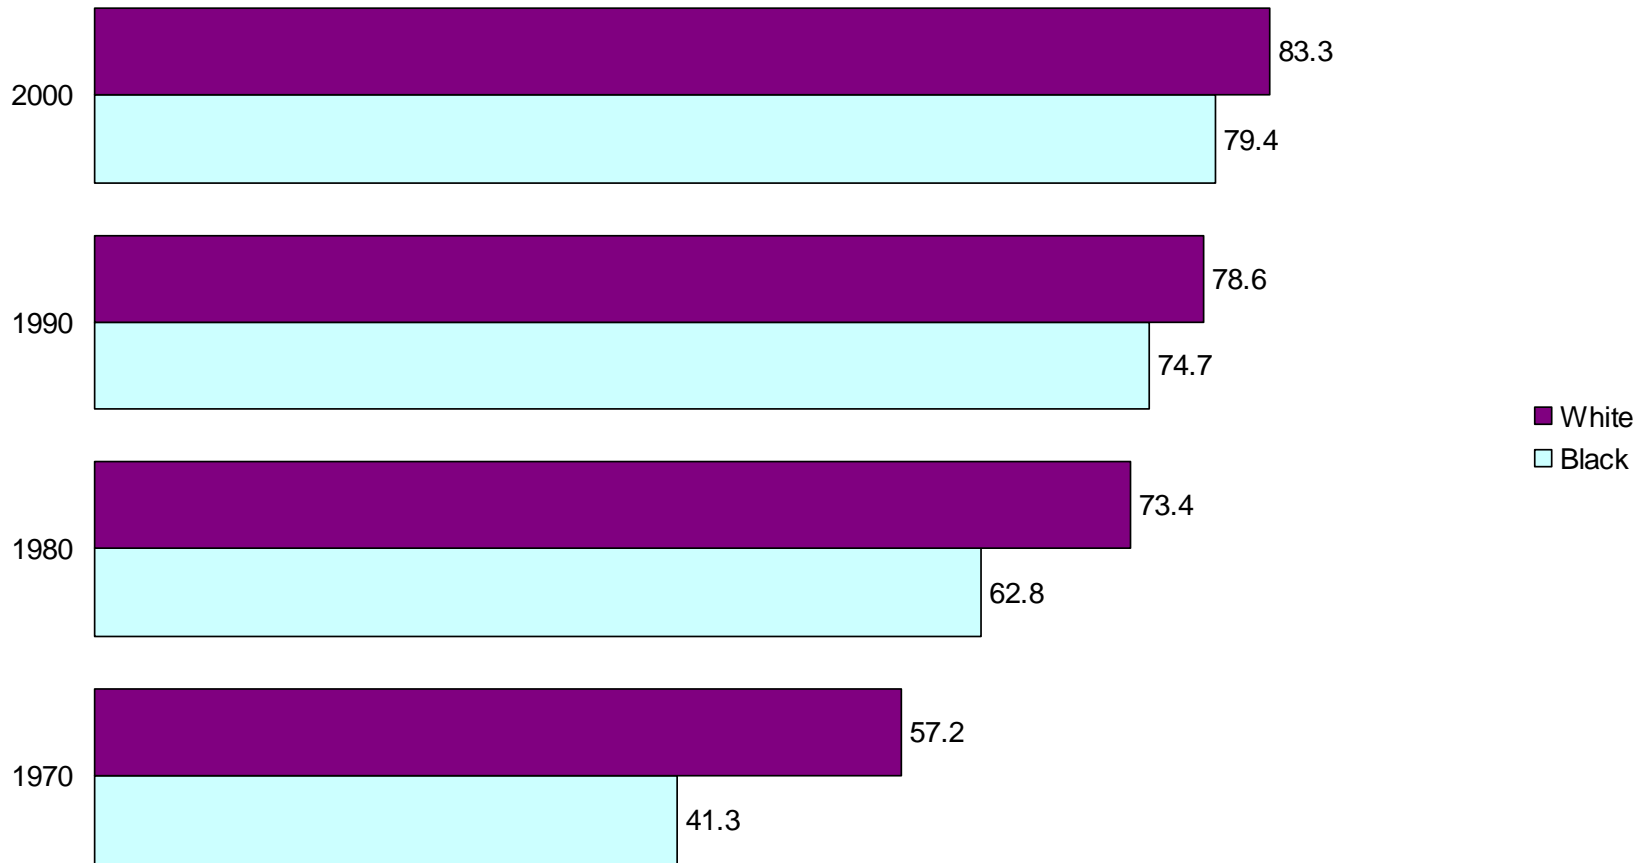

New Mexico

Educational Attainment of the Population 25
Years and Over: 1940 to 2000

Percent of the Population 25 Years and Over with a High School Diploma or More

Percent of the Population 25 Years and Over
with a Bachelor's Degree or More

Percent of the Population 25 Years and Over with a High School Diploma or More by Sex

Percent of the Population 25 Years and Over with a Bachelor's Degree or More by Sex

Percent of the Population 25 Years and Over with a High School Diploma or More by Race