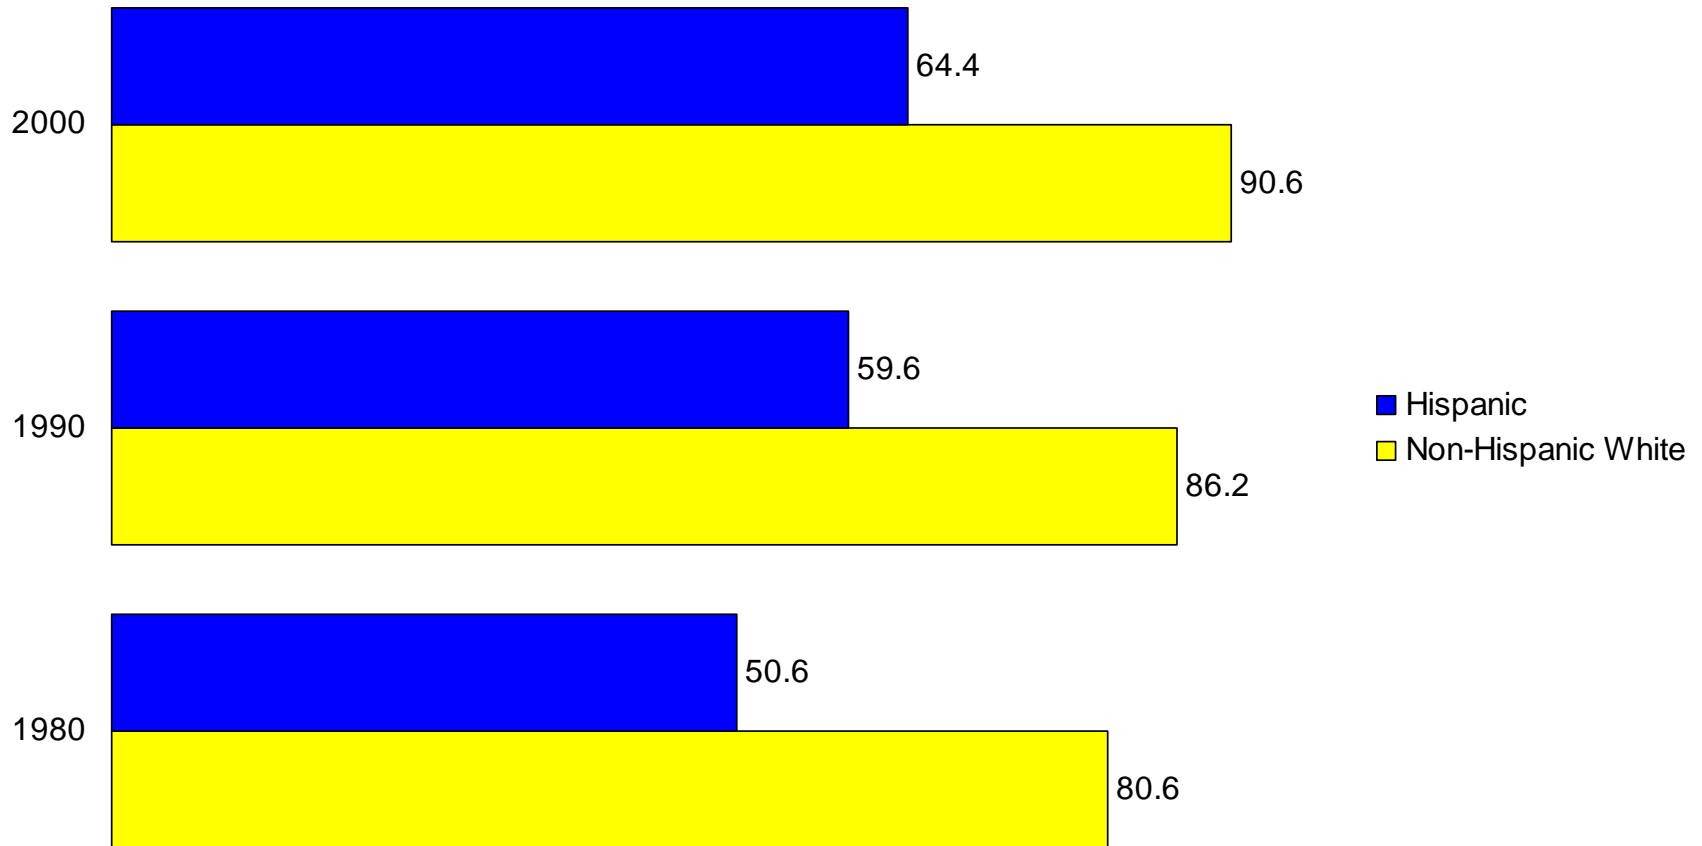

New Mexico

Educational Attainment of the Population 25
Years and Over: 1940 to 2000

Percent of the Population 25 Years and Over with a High School Diploma or More

Percent of the Population 25 Years and Over
with a Bachelor's Degree or More

Percent of the Population 25 Years and Over with a High School Diploma or More by Sex

Percent of the Population 25 Years and Over with a Bachelor's Degree or More by Sex

Percent of the Population 25 Years and Over with a High School Diploma or More by Race

Percent of the Population 25 Years and Over with a Bachelor's Degree or More by Race

Percent of the Population 25 Years and Over with a High School Diploma or More by Hispanic Origin

New Mexico

Percent of the Population 25 Years and Over with a Bachelor's Degree or More by Hispanic Origin