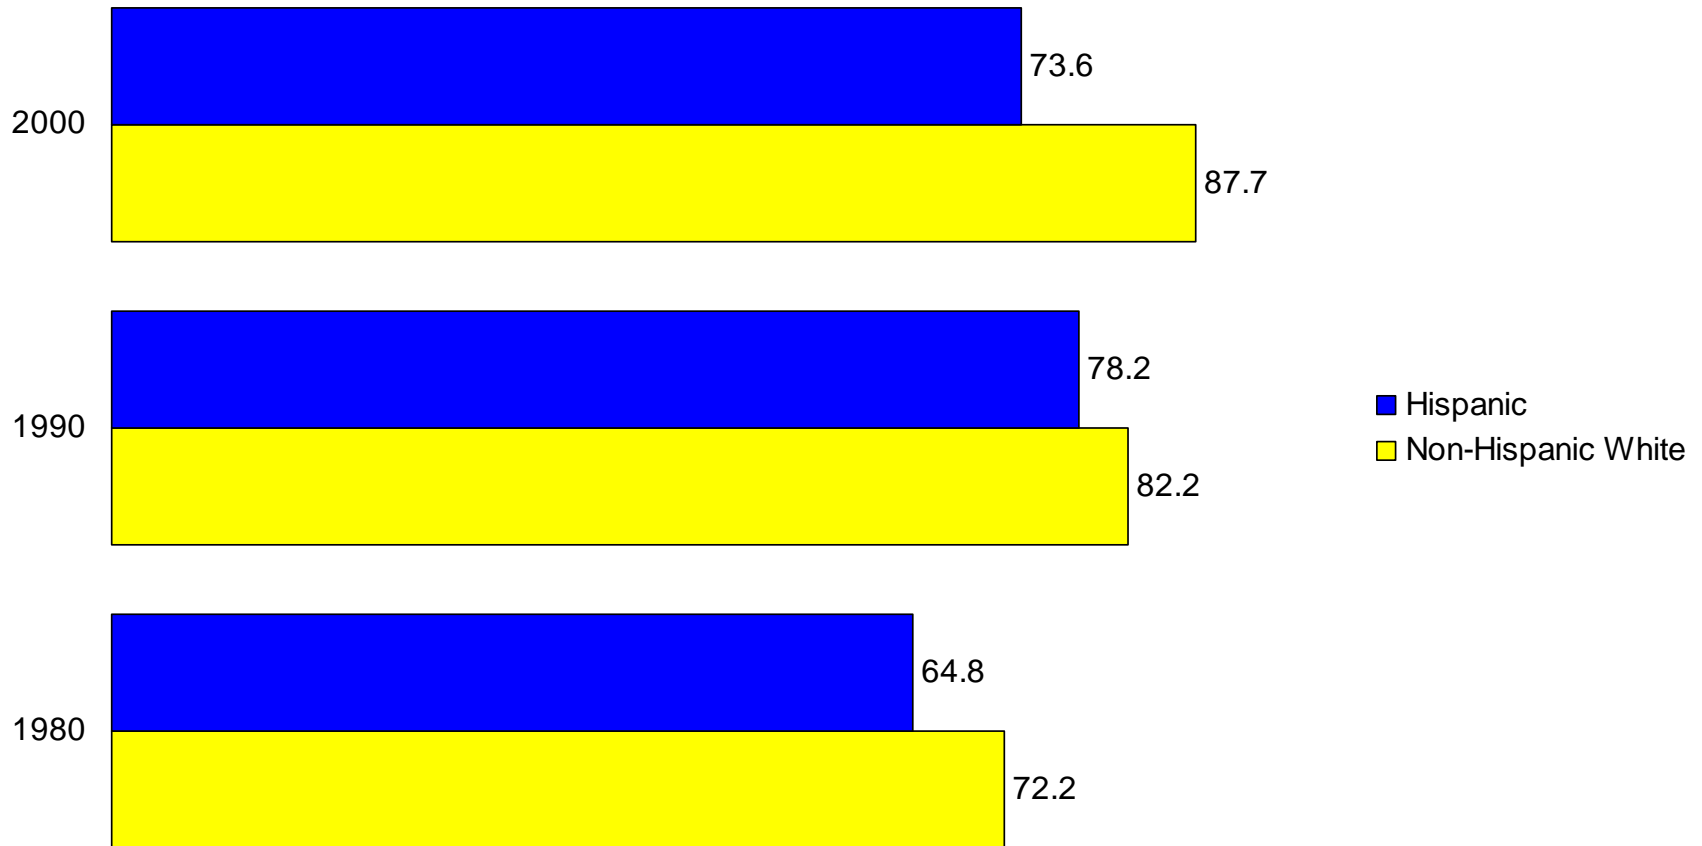

New Hampshire

Educational Attainment of the Population 25
Years and Over: 1940 to 2000

Percent of the Population 25 Years and Over
with a High School Diploma or More

Percent of the Population 25 Years and Over
with a Bachelor's Degree or More

Percent of the Population 25 Years and Over with a High School Diploma or More by Sex

Percent of the Population 25 Years and Over with a Bachelor's Degree or More by Sex

New Hampshire

Percent of the Population 25 Years and Over with a High School Diploma or More by Race

Percent of the Population 25 Years and Over with a Bachelor's Degree or More by Race

New Hampshire

Percent of the Population 25 Years and Over with a High School Diploma or More by Hispanic Origin

New Hampshire

Percent of the Population 25 Years and Over with a Bachelor's Degree or More by Hispanic Origin