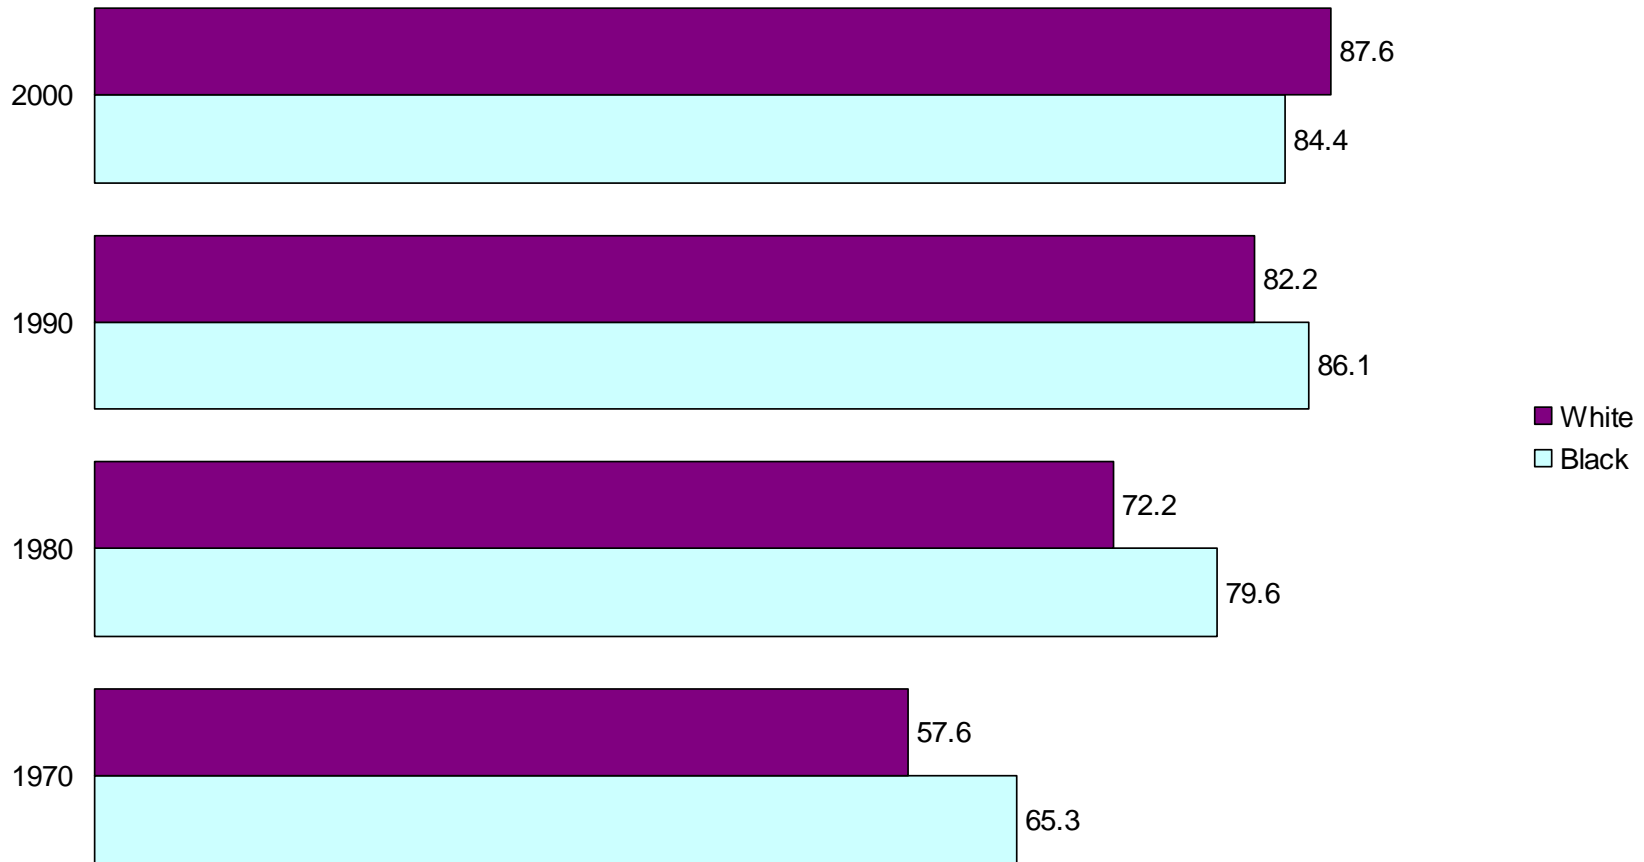

New Hampshire

Educational Attainment of the Population 25
Years and Over: 1940 to 2000

Percent of the Population 25 Years and Over
with a High School Diploma or More

Percent of the Population 25 Years and Over
with a Bachelor's Degree or More

Percent of the Population 25 Years and Over with a High School Diploma or More by Sex

Percent of the Population 25 Years and Over with a Bachelor's Degree or More by Sex

New Hampshire

Percent of the Population 25 Years and Over with a High School Diploma or More by Race

Percent of the Population 25 Years and Over with a Bachelor's Degree or More by Race

New Hampshire

Percent of the Population 25 Years and Over with a High School Diploma or More by Hispanic Origin

New Hampshire

Percent of the Population 25 Years and Over with a Bachelor's Degree or More by Hispanic Origin