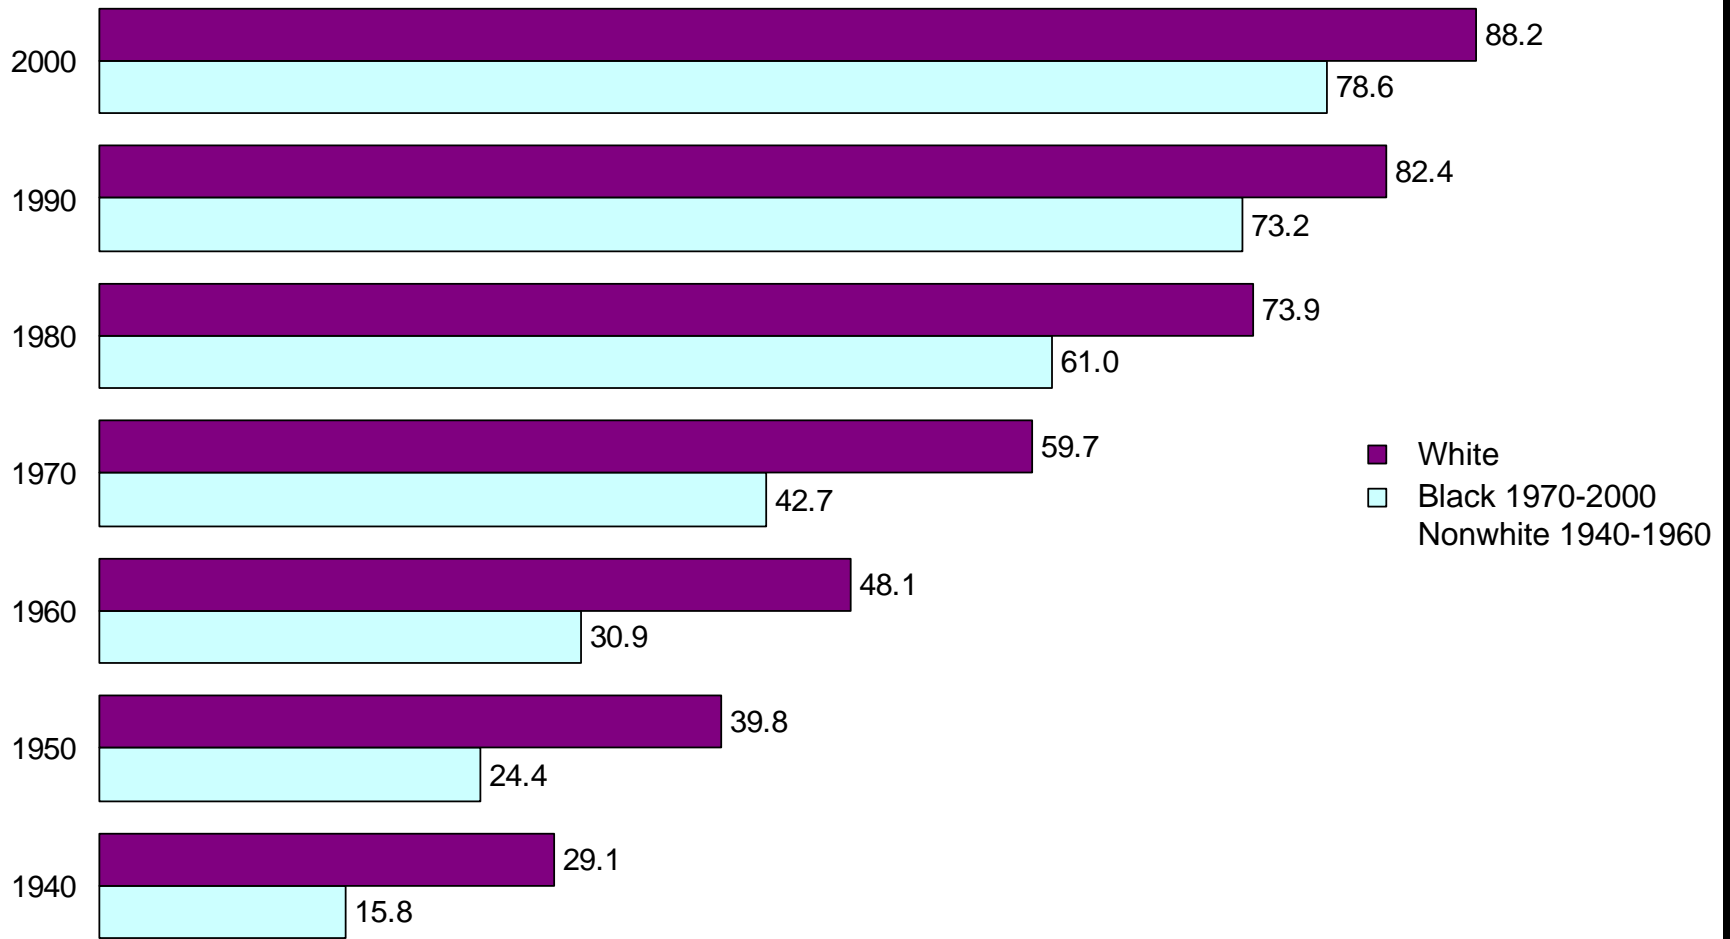

Nebraska

Educational Attainment of the Population 25
Years and Over: 1940 to 2000

Percent of the Population 25 Years and Over with a High School Diploma or More

Percent of the Population 25 Years and Over with a Bachelor's Degree or More

Percent of the Population 25 Years and Over with a High School Diploma or More by Sex

Percent of the Population 25 Years and Over with a Bachelor's Degree or More by Sex

Percent of the Population 25 Years and Over with a High School Diploma or More by Race