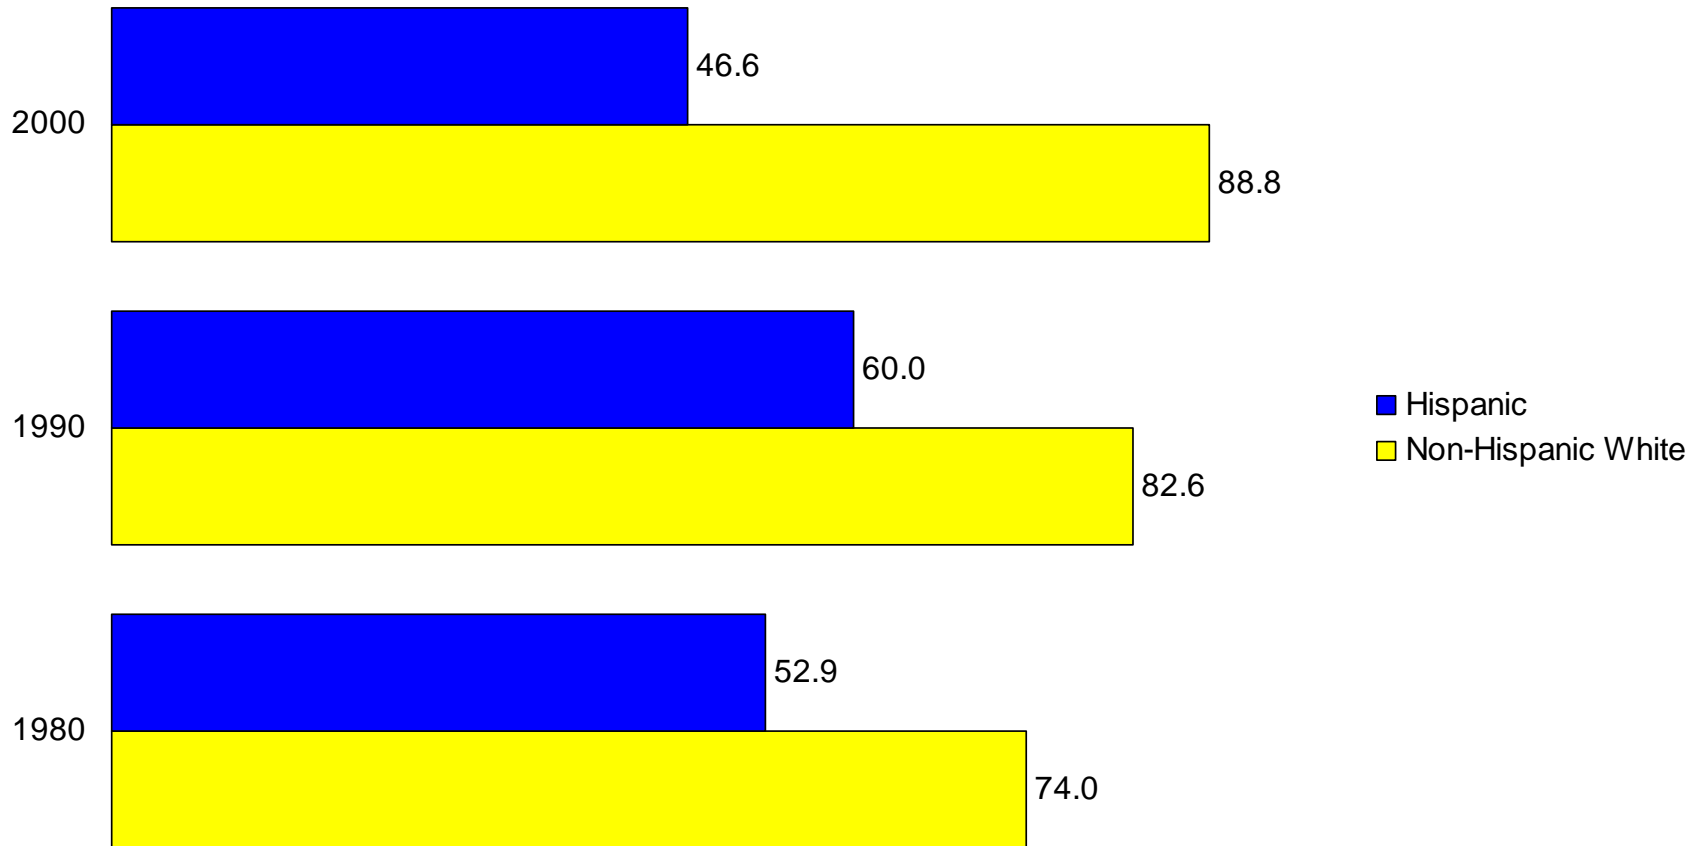

Nebraska

Educational Attainment of the Population 25
Years and Over: 1940 to 2000

Percent of the Population 25 Years and Over with a High School Diploma or More

Percent of the Population 25 Years and Over with a Bachelor's Degree or More

Percent of the Population 25 Years and Over with a High School Diploma or More by Sex

Percent of the Population 25 Years and Over with a Bachelor's Degree or More by Sex

Percent of the Population 25 Years and Over with a High School Diploma or More by Race

Percent of the Population 25 Years and Over with a Bachelor's Degree or More by Race

Percent of the Population 25 Years and Over with a High School Diploma or More by Hispanic Origin

Percent of the Population 25 Years and Over with a Bachelor's Degree or More by Hispanic Origin