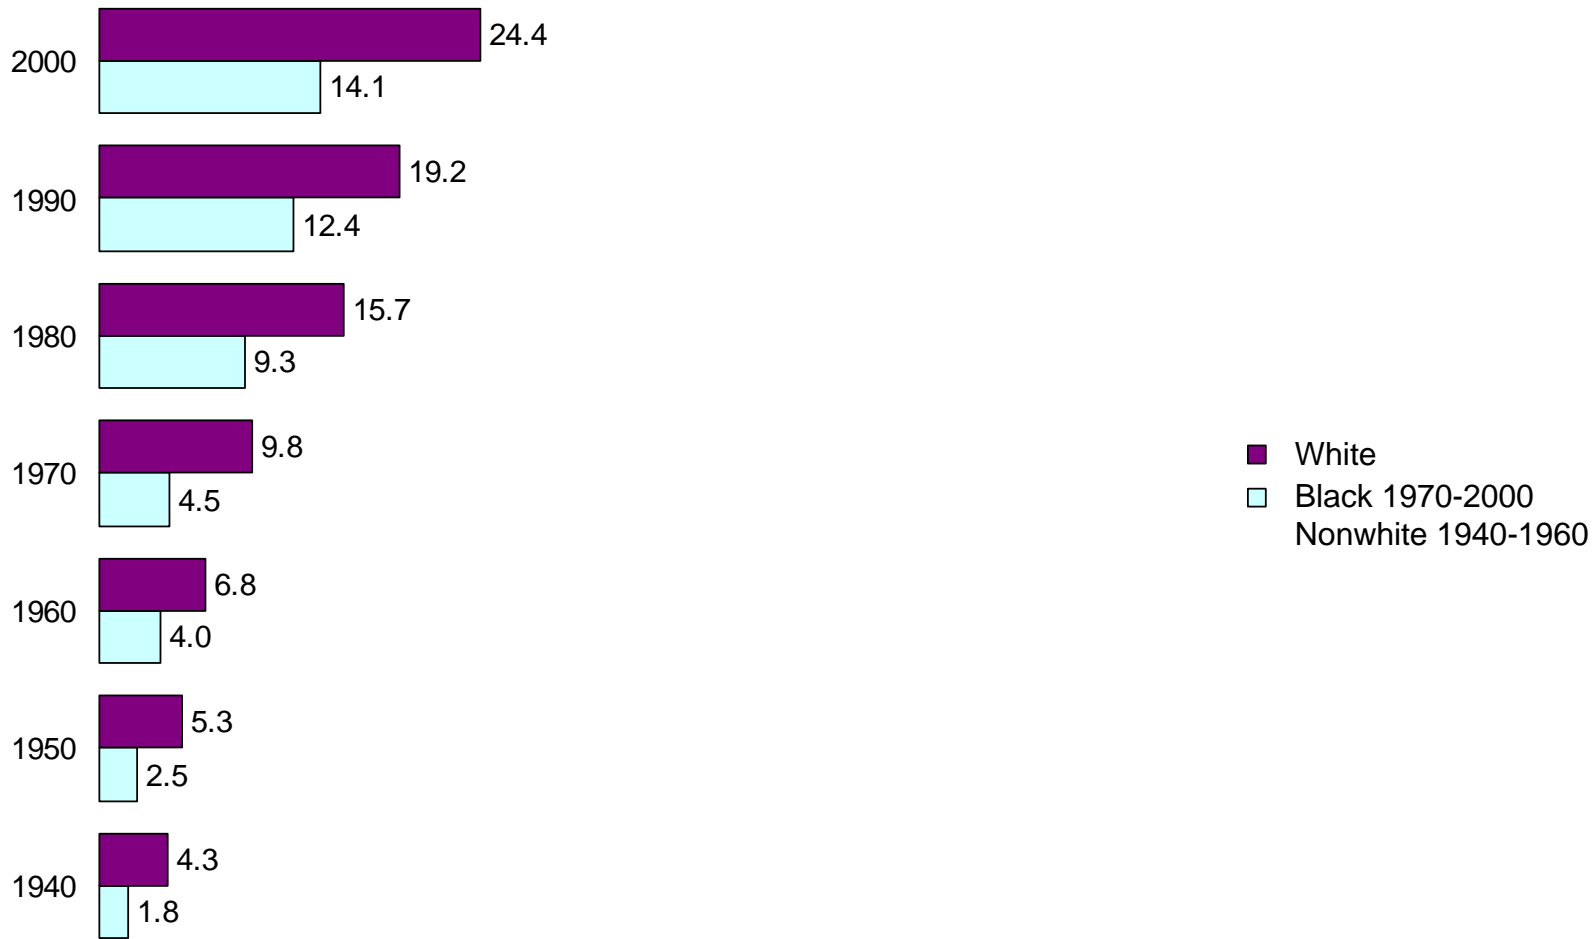

Percent of the Population 25 Years and Over with a Bachelor's Degree or More by Race