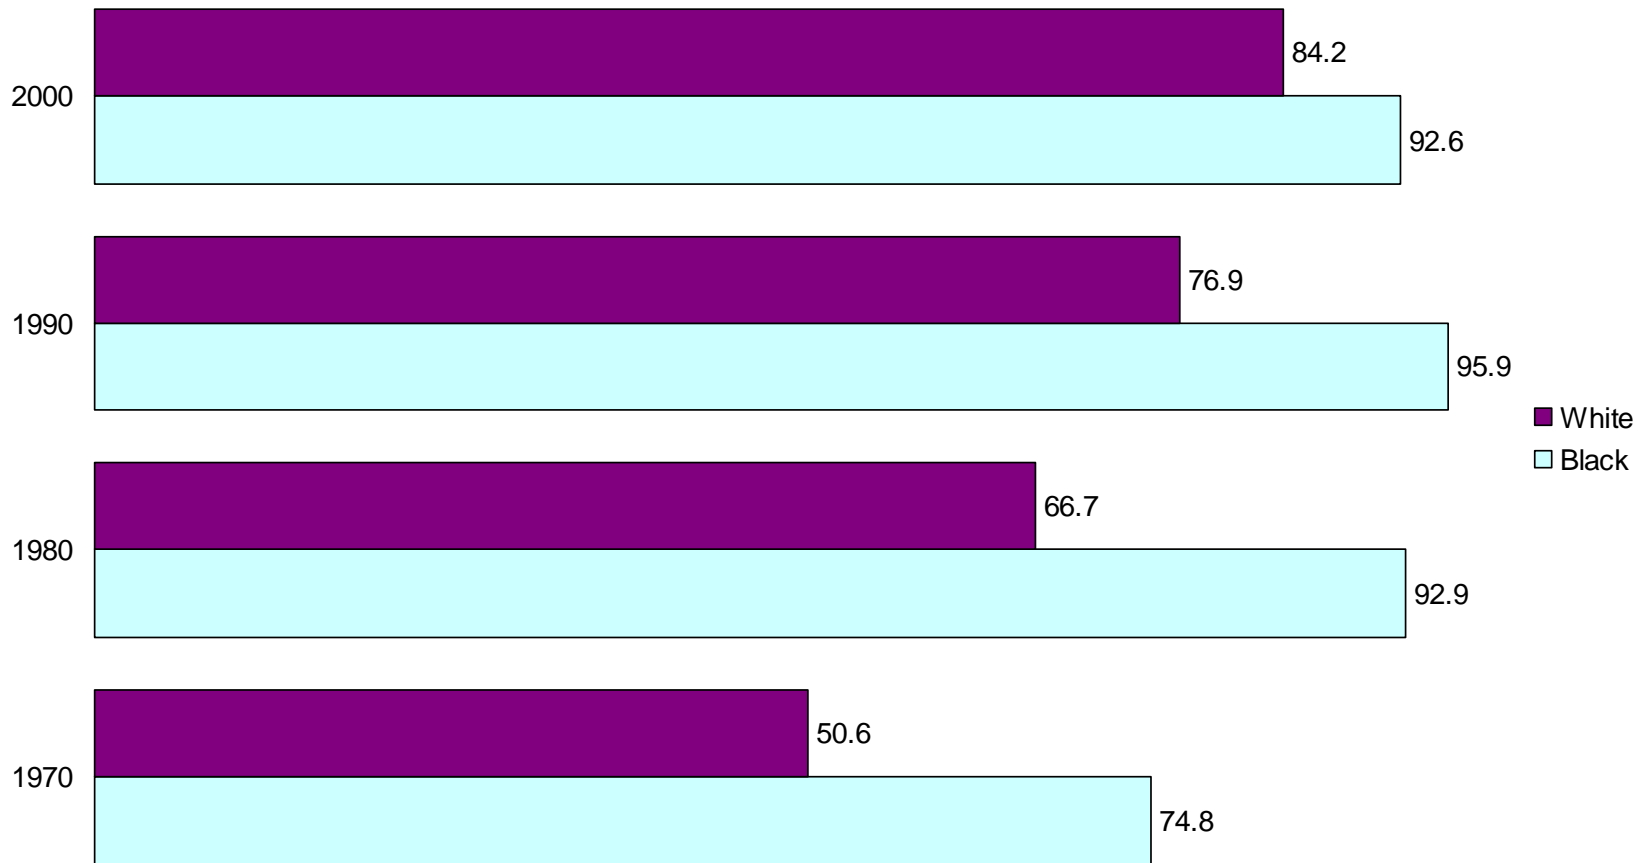

North Dakota

Educational Attainment of the Population 25
Years and Over: 1940 to 2000

Percent of the Population 25 Years and Over
with a High School Diploma or More

Percent of the Population 25 Years and Over with a Bachelor's Degree or More

Percent of the Population 25 Years and Over with a High School Diploma or More by Sex

Percent of the Population 25 Years and Over with a Bachelor's Degree or More by Sex

Percent of the Population 25 Years and Over with a High School Diploma or More by Race