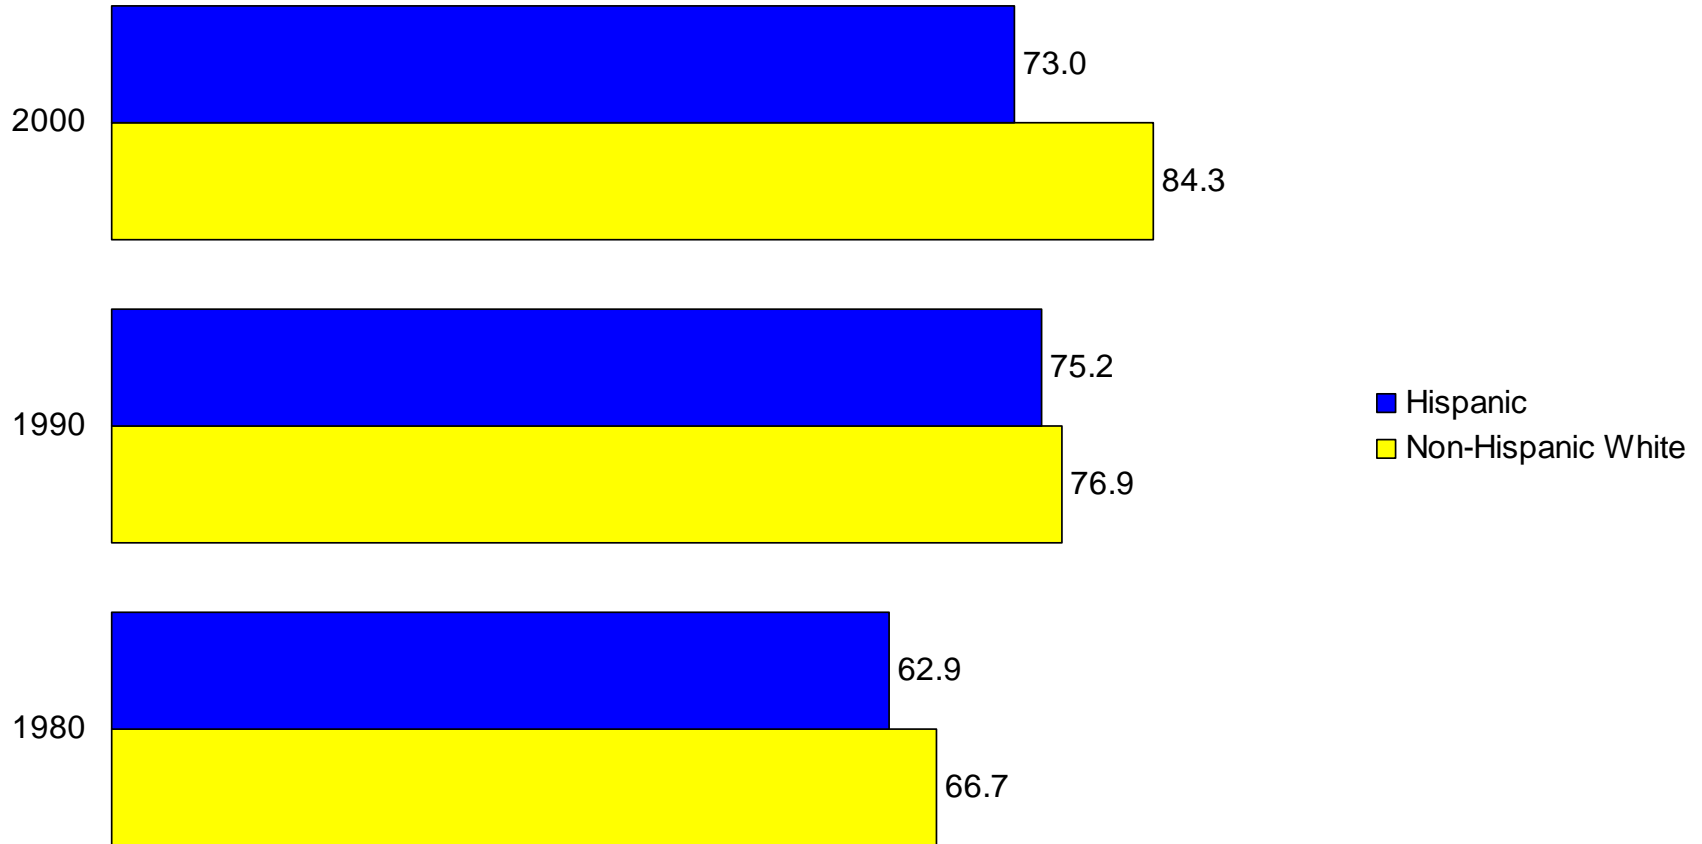

North Dakota

Educational Attainment of the Population 25
Years and Over: 1940 to 2000

Percent of the Population 25 Years and Over
with a High School Diploma or More

Percent of the Population 25 Years and Over with a Bachelor's Degree or More

Percent of the Population 25 Years and Over with a High School Diploma or More by Sex

Percent of the Population 25 Years and Over with a Bachelor's Degree or More by Sex

Percent of the Population 25 Years and Over with a High School Diploma or More by Race

Percent of the Population 25 Years and Over with a Bachelor's Degree or More by Race

Percent of the Population 25 Years and Over with a High School Diploma or More by Hispanic Origin

Percent of the Population 25 Years and Over with a Bachelor's Degree or More by Hispanic Origin