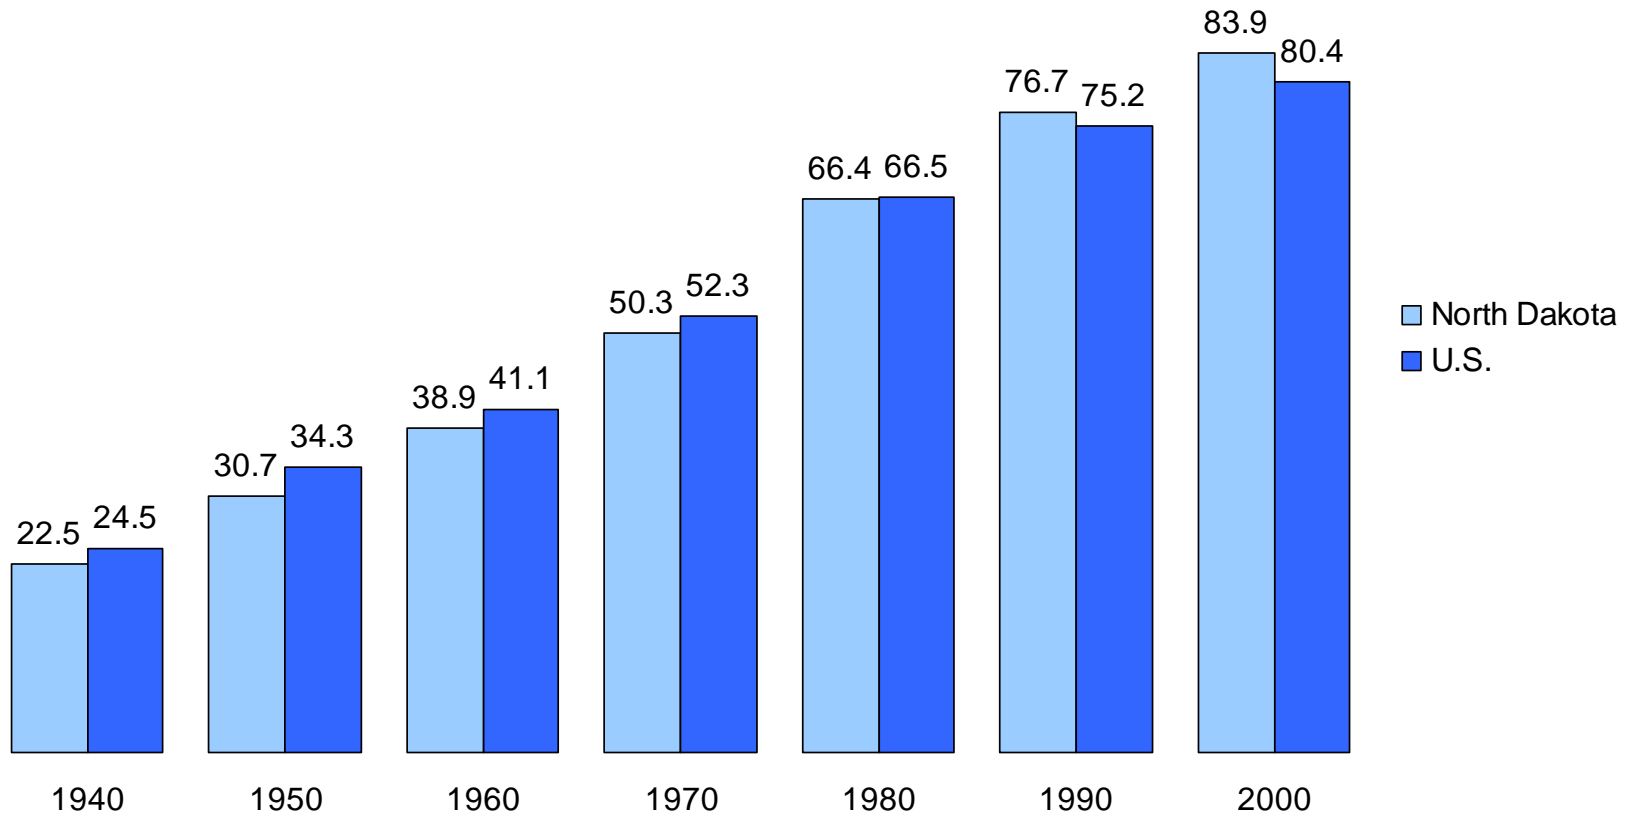

North Dakota

Educational Attainment of the Population 25
Years and Over: 1940 to 2000

Percent of the Population 25 Years and Over
with a High School Diploma or More

Percent of the Population 25 Years and Over with a Bachelor's Degree or More

Percent of the Population 25 Years and Over with a High School Diploma or More by Sex

Percent of the Population 25 Years and Over with a Bachelor's Degree or More by Sex

Percent of the Population 25 Years and Over with a High School Diploma or More by Race