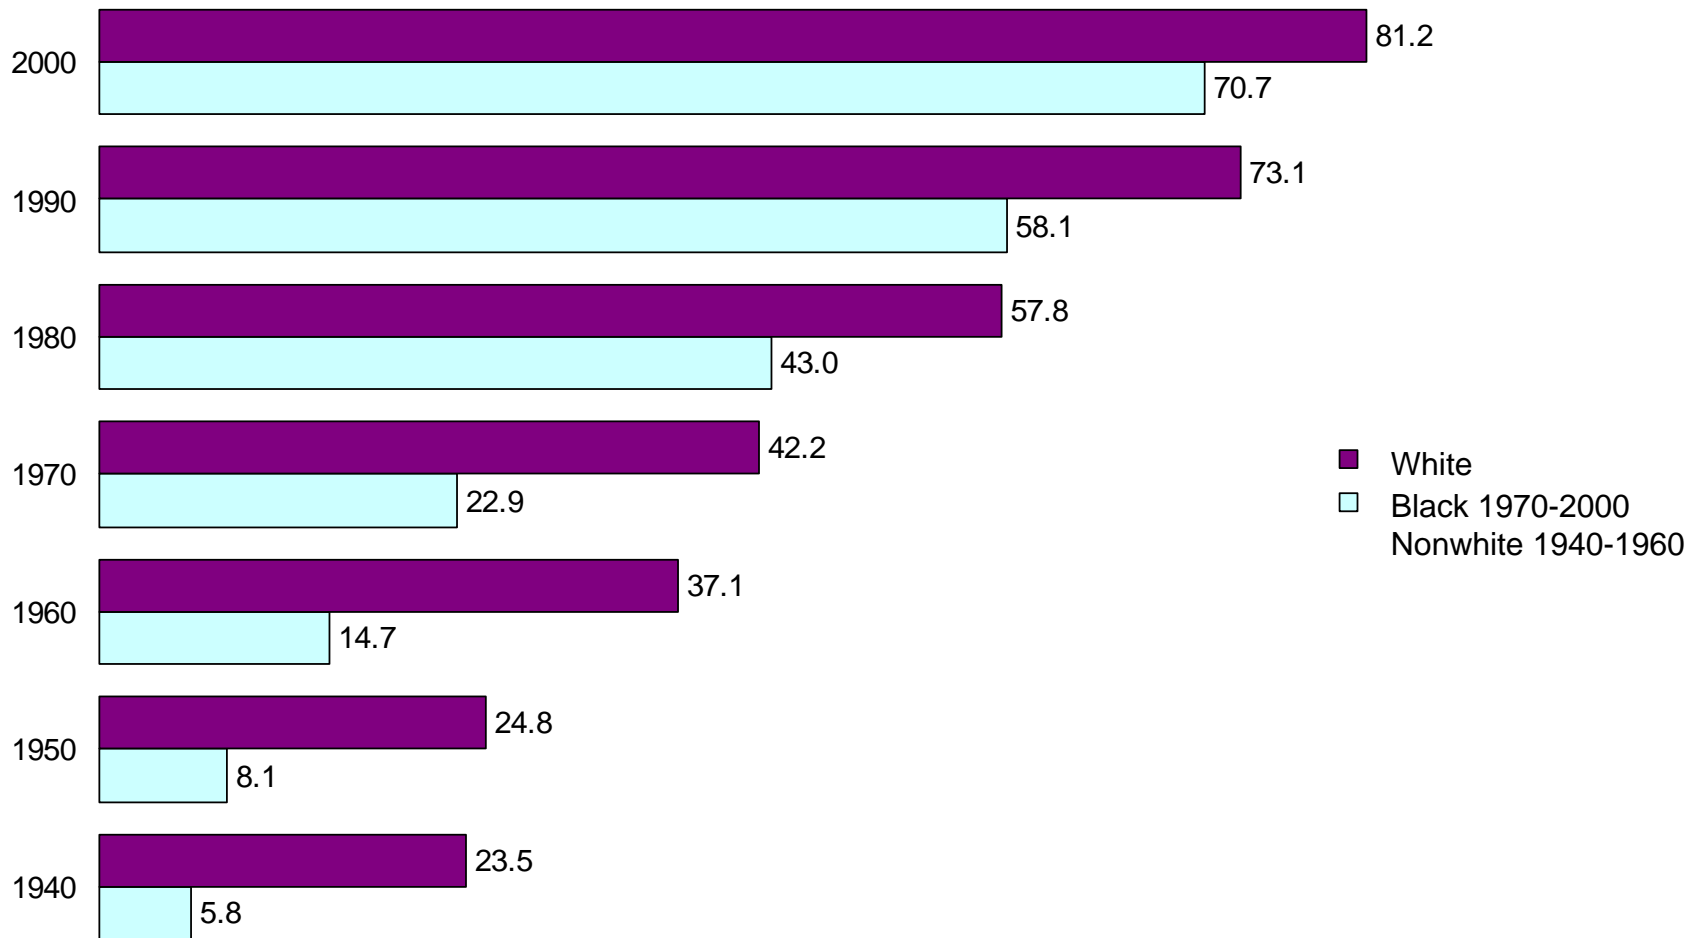

# North Carolina

Educational Attainment of the Population 25  
Years and Over: 1940 to 2000

Percent of the Population 25 Years and Over  
with a High School Diploma or More

## Percent of the Population 25 Years and Over with a Bachelor's Degree or More

Percent of the Population 25 Years and Over with a High School Diploma or More by Sex

## Percent of the Population 25 Years and Over with a Bachelor's Degree or More by Sex

## Percent of the Population 25 Years and Over with a High School Diploma or More by Race