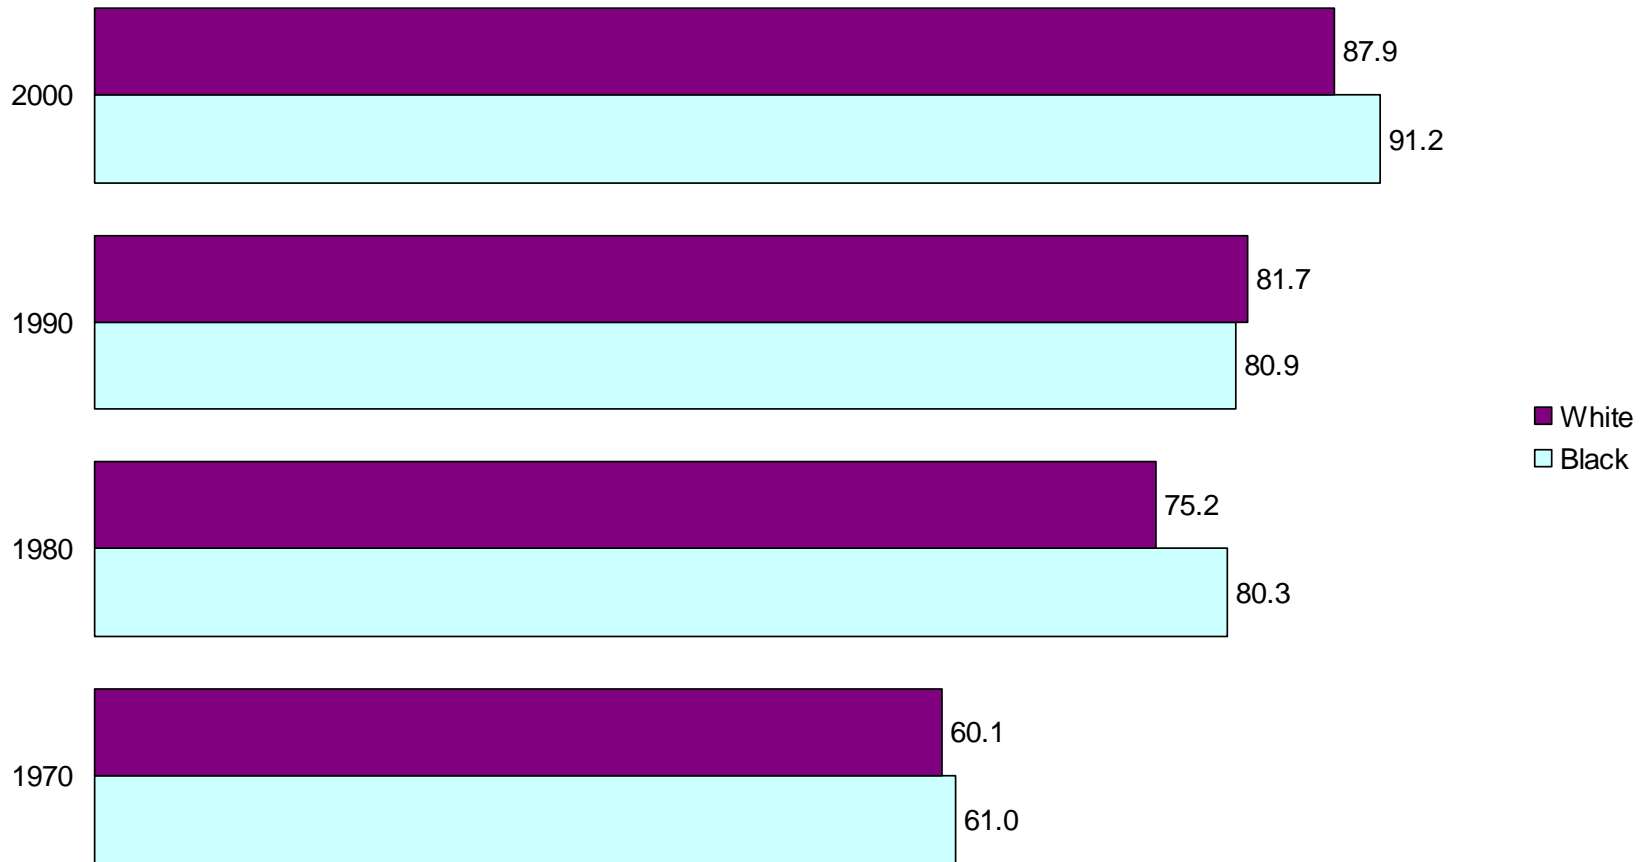

# Montana

Educational Attainment of the Population 25  
Years and Over: 1940 to 2000

Percent of the Population 25 Years and Over  
with a High School Diploma or More

Percent of the Population 25 Years and Over  
with a Bachelor's Degree or More

Percent of the Population 25 Years and Over with a High School Diploma or More by Sex

## Percent of the Population 25 Years and Over with a Bachelor's Degree or More by Sex

Percent of the Population 25 Years and Over with a High School Diploma or More by Race