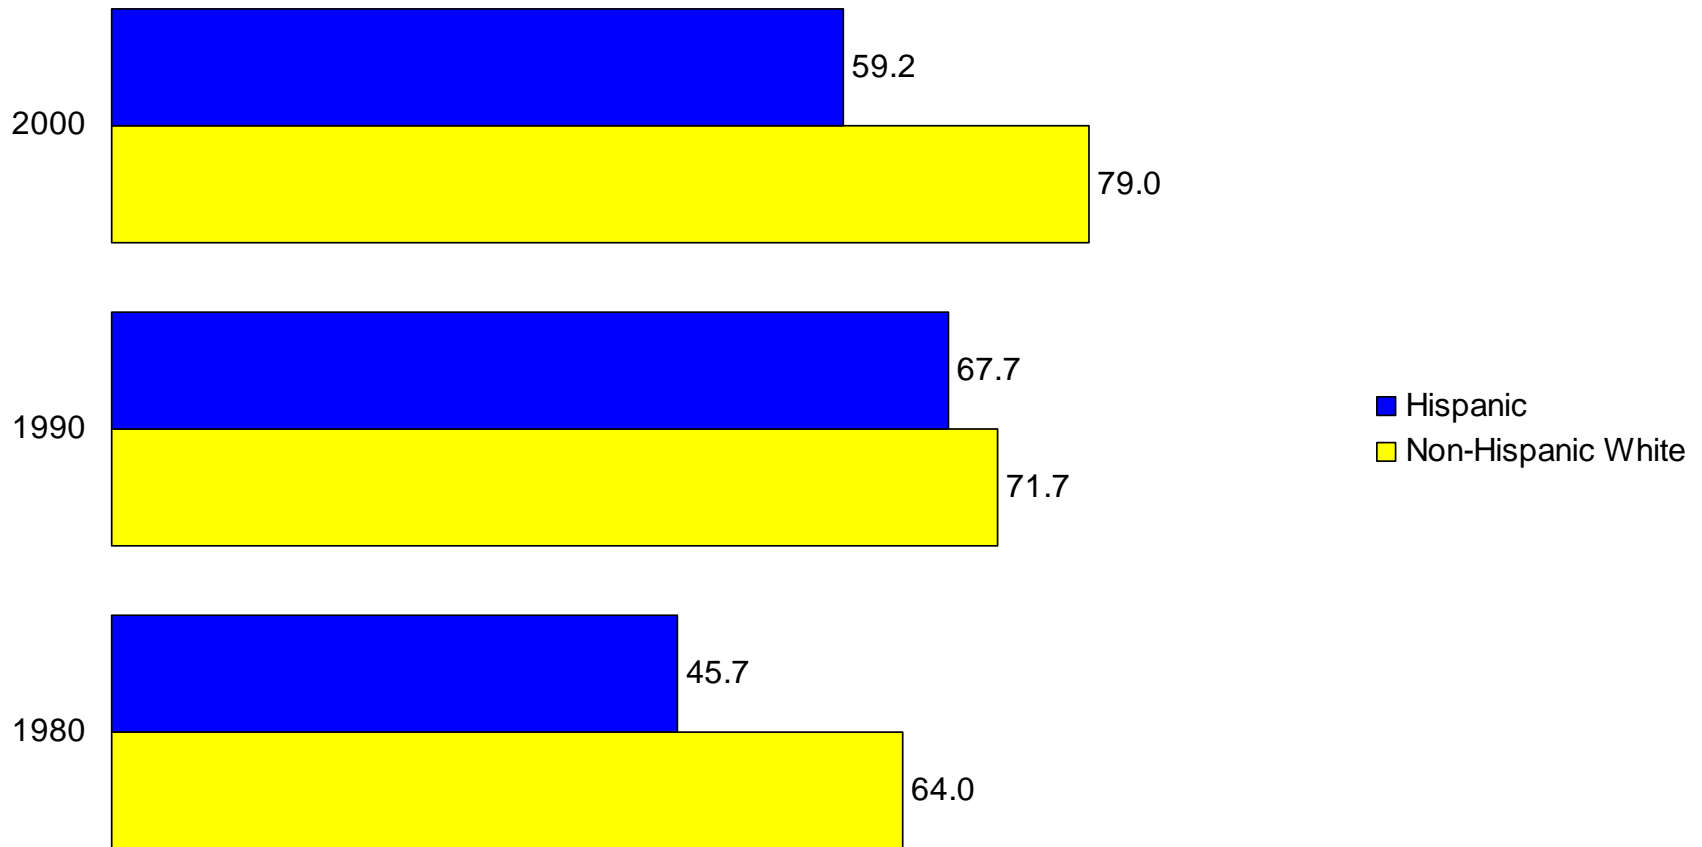

Mississippi

Educational Attainment of the Population 25
Years and Over: 1940 to 2000

Percent of the Population 25 Years and Over with a High School Diploma or More

Percent of the Population 25 Years and Over with a Bachelor's Degree or More

Percent of the Population 25 Years and Over with a High School Diploma or More by Sex

Percent of the Population 25 Years and Over with a Bachelor's Degree or More by Sex

Percent of the Population 25 Years and Over with a High School Diploma or More by Race

Percent of the Population 25 Years and Over with a Bachelor's Degree or More by Race

Percent of the Population 25 Years and Over with a High School Diploma or More by Hispanic Origin

Percent of the Population 25 Years and Over with a Bachelor's Degree or More by Hispanic Origin