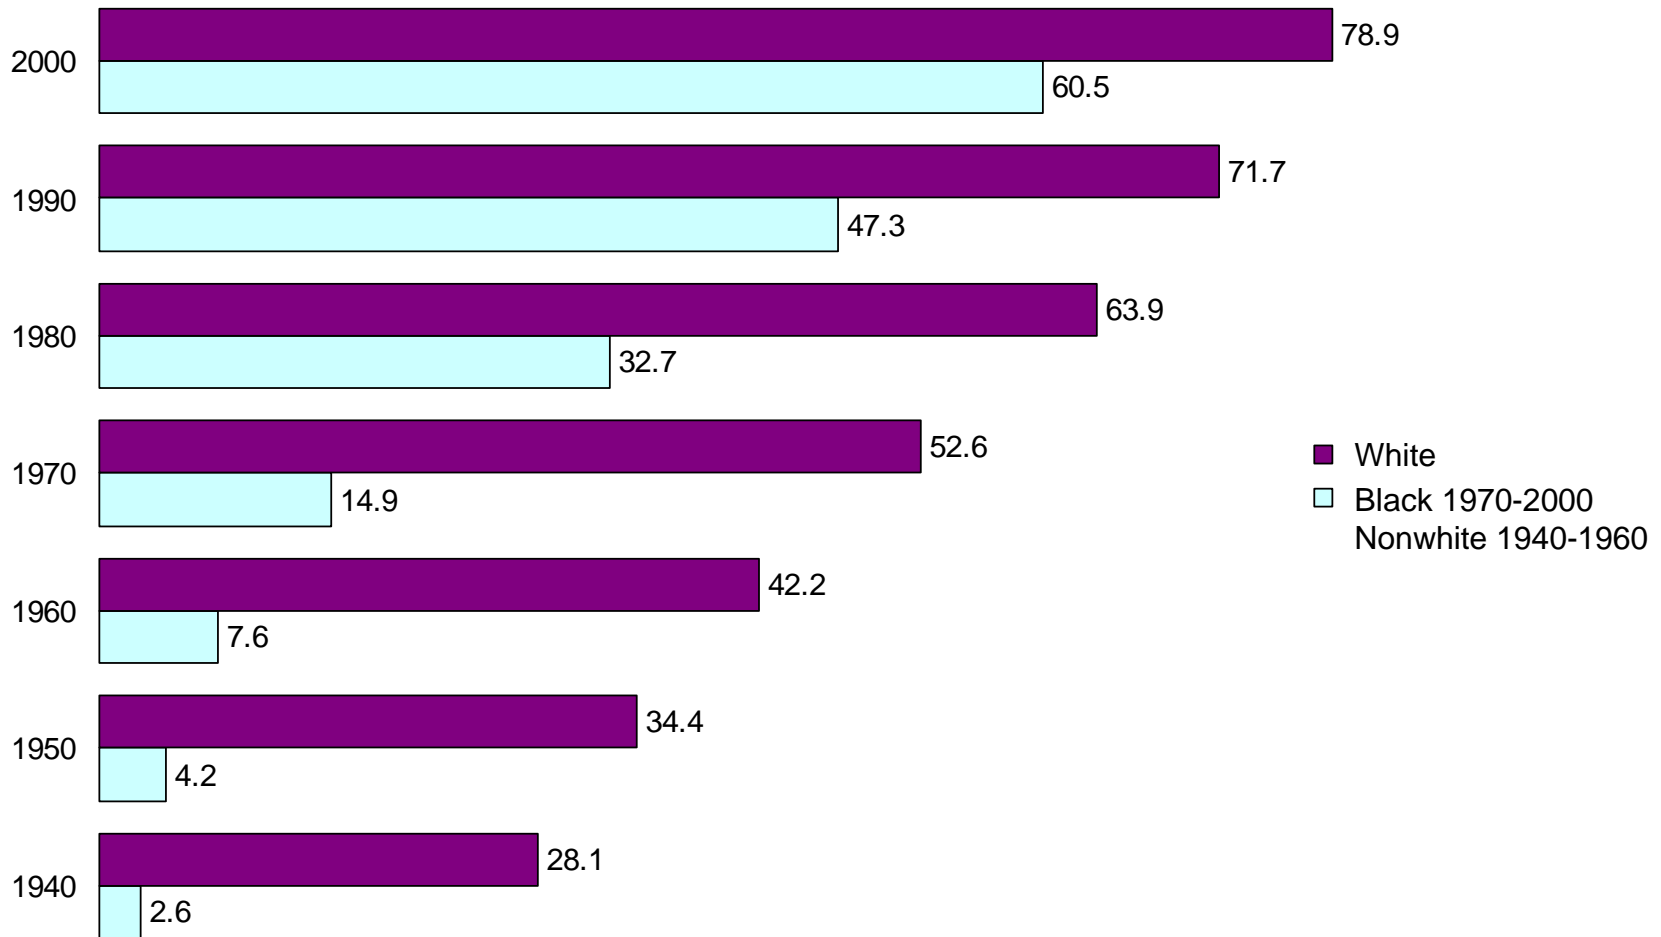

Mississippi

Educational Attainment of the Population 25
Years and Over: 1940 to 2000

Percent of the Population 25 Years and Over with a High School Diploma or More

Percent of the Population 25 Years and Over with a Bachelor's Degree or More

Percent of the Population 25 Years and Over with a High School Diploma or More by Sex

Percent of the Population 25 Years and Over with a Bachelor's Degree or More by Sex

Percent of the Population 25 Years and Over with a High School Diploma or More by Race