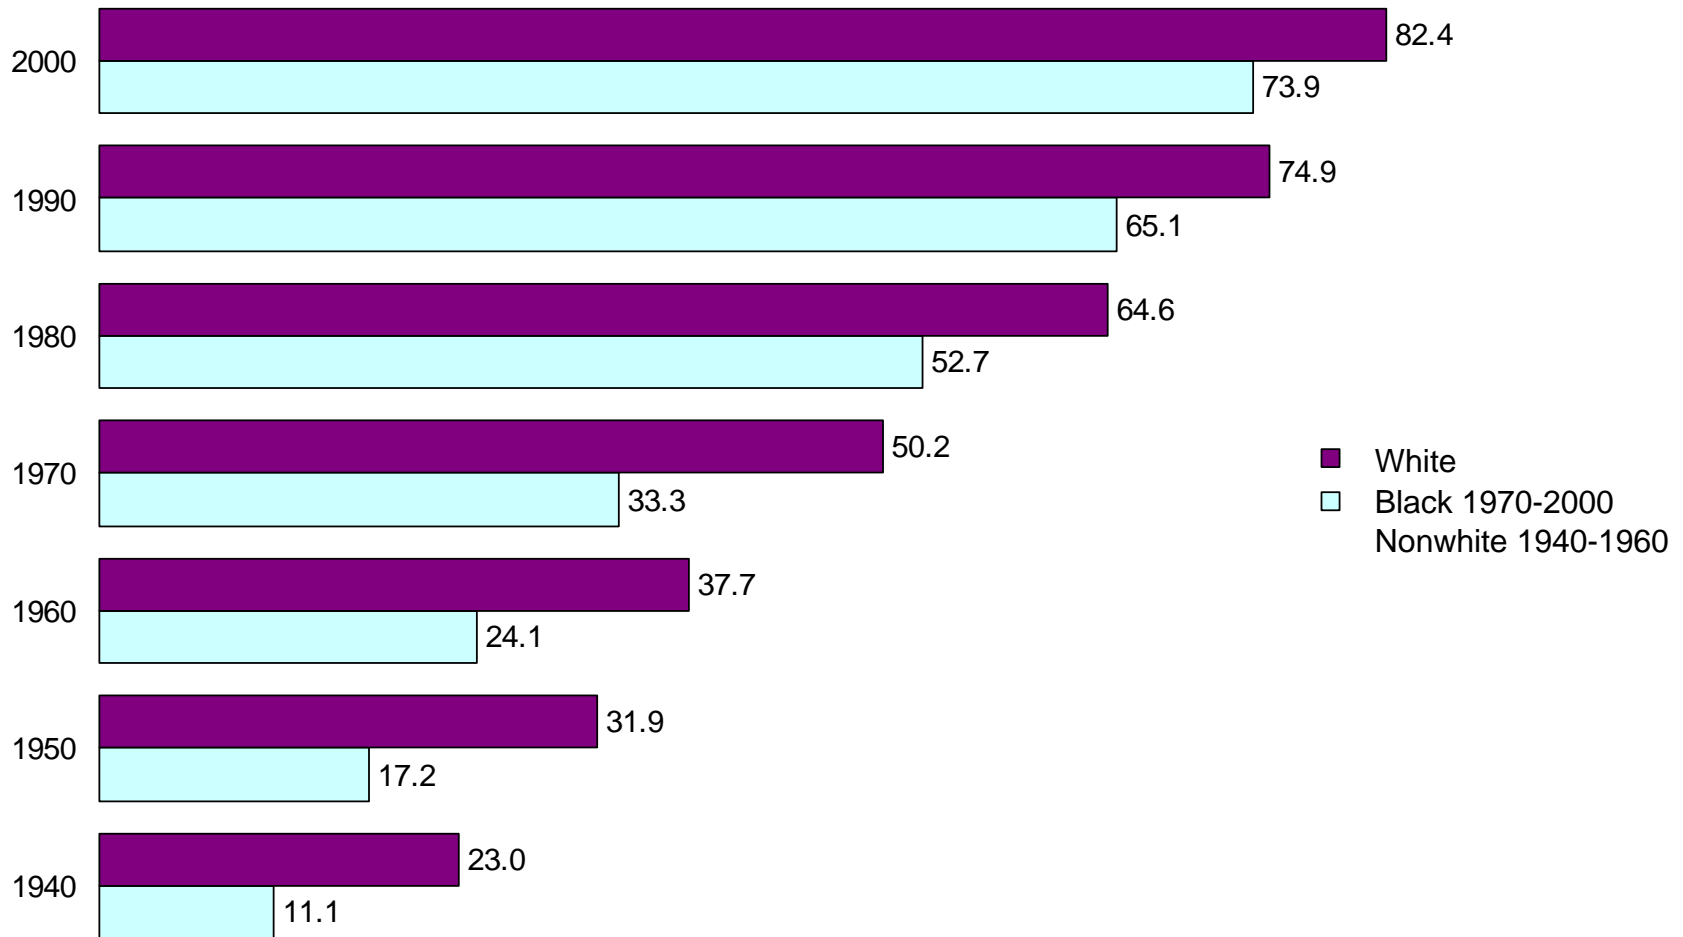

Missouri

Educational Attainment of the Population 25
Years and Over: 1940 to 2000

Percent of the Population 25 Years and Over with a High School Diploma or More

Percent of the Population 25 Years and Over
with a Bachelor's Degree or More

Percent of the Population 25 Years and Over with a High School Diploma or More by Sex

Percent of the Population 25 Years and Over with a Bachelor's Degree or More by Sex

Percent of the Population 25 Years and Over with a High School Diploma or More by Race