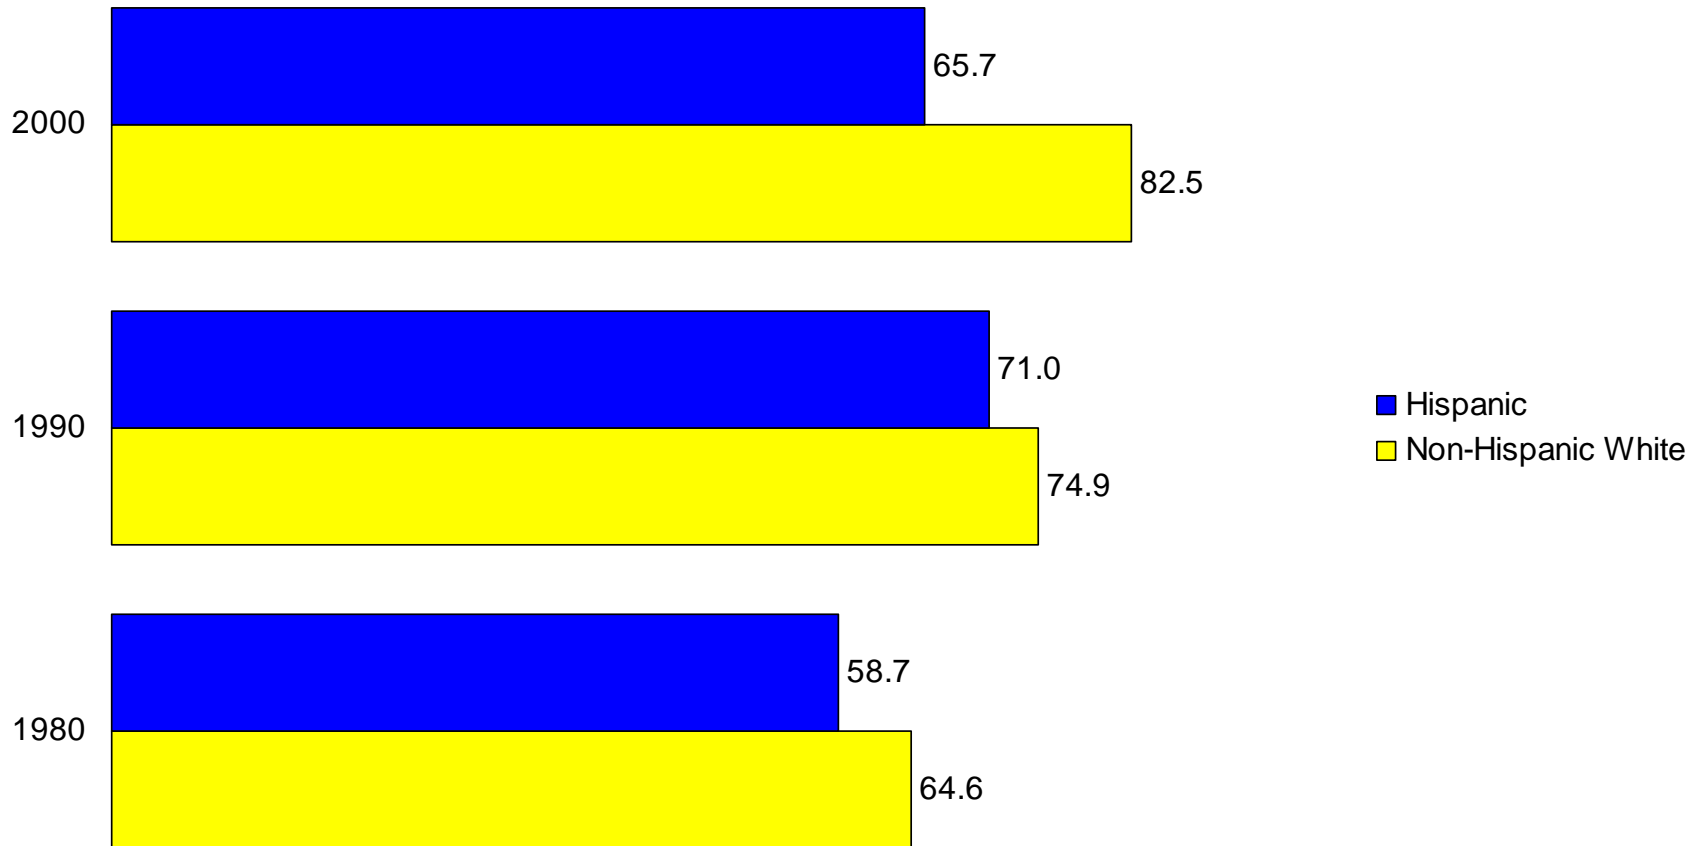

Missouri

Educational Attainment of the Population 25
Years and Over: 1940 to 2000

Percent of the Population 25 Years and Over with a High School Diploma or More

Percent of the Population 25 Years and Over
with a Bachelor's Degree or More

Percent of the Population 25 Years and Over with a High School Diploma or More by Sex

Percent of the Population 25 Years and Over with a Bachelor's Degree or More by Sex

Percent of the Population 25 Years and Over with a High School Diploma or More by Race

Percent of the Population 25 Years and Over with a Bachelor's Degree or More by Race

Percent of the Population 25 Years and Over with a High School Diploma or More by Hispanic Origin

Percent of the Population 25 Years and Over with a Bachelor's Degree or More by Hispanic Origin