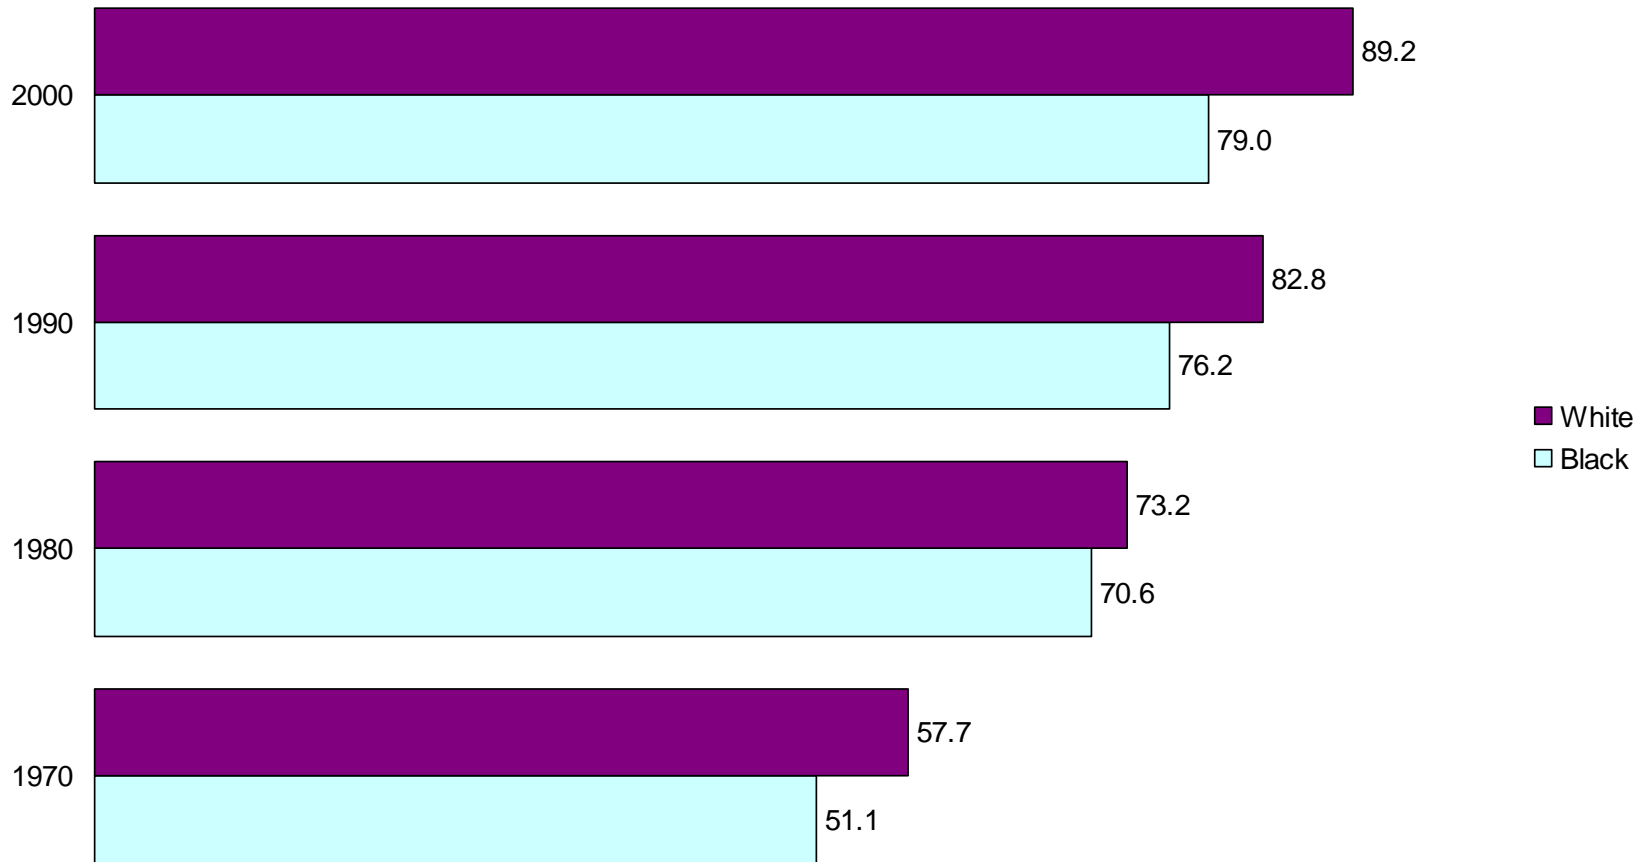

Minnesota

Educational Attainment of the Population 25
Years and Over: 1940 to 2000

Percent of the Population 25 Years and Over with a High School Diploma or More

Percent of the Population 25 Years and Over with a Bachelor's Degree or More

Percent of the Population 25 Years and Over with a High School Diploma or More by Sex

Percent of the Population 25 Years and Over with a Bachelor's Degree or More by Sex

Percent of the Population 25 Years and Over with a High School Diploma or More by Race