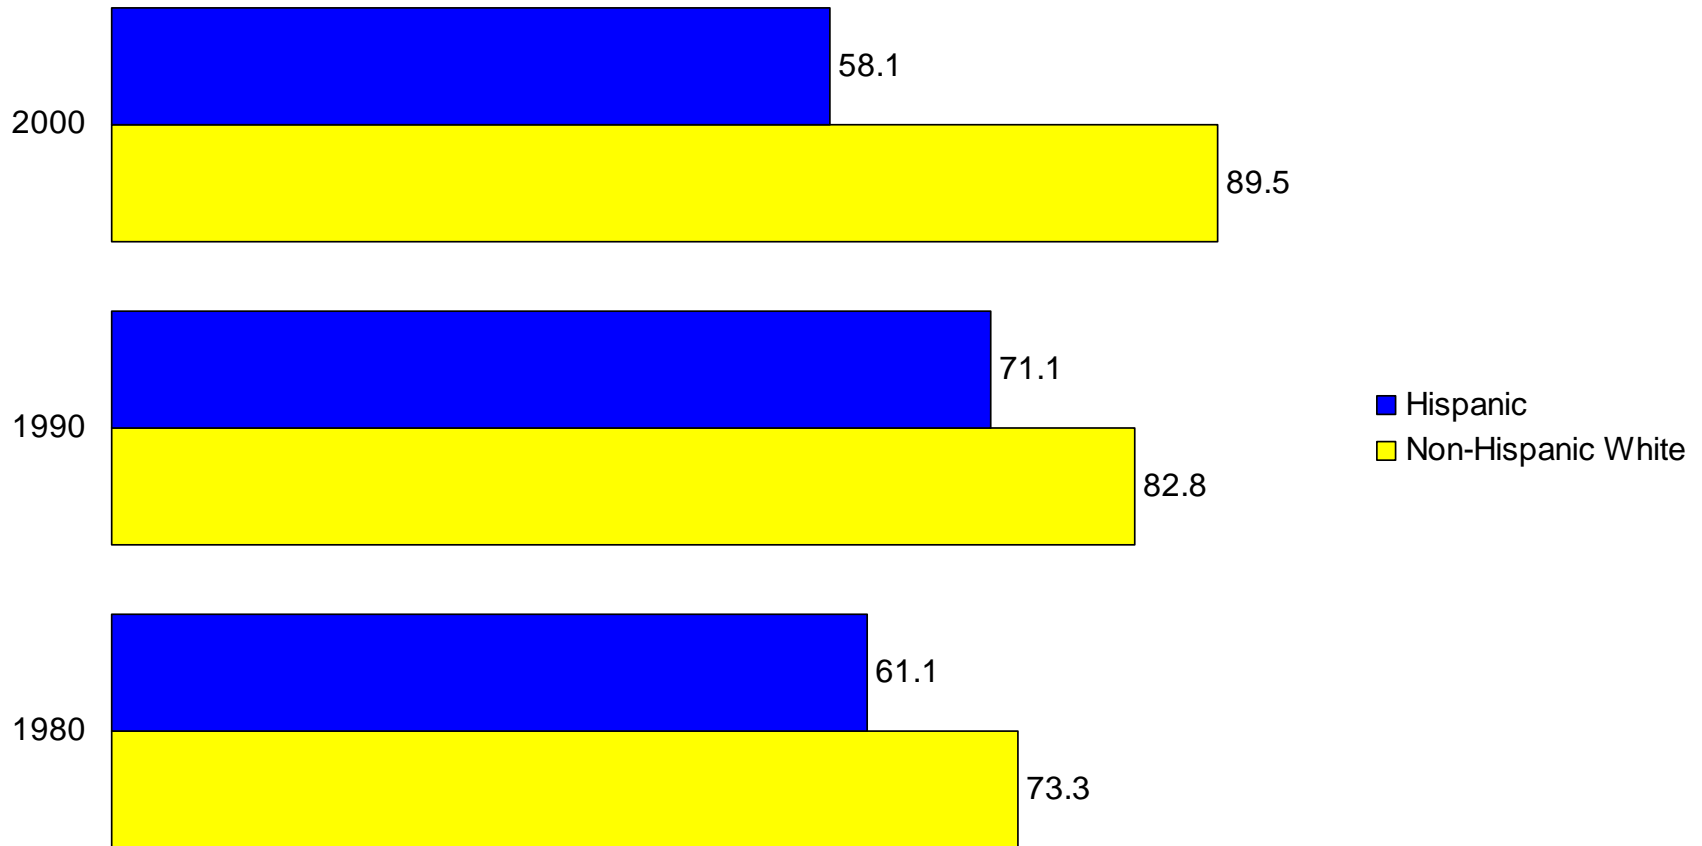

Minnesota

Educational Attainment of the Population 25
Years and Over: 1940 to 2000

Percent of the Population 25 Years and Over with a High School Diploma or More

Percent of the Population 25 Years and Over with a Bachelor's Degree or More

Percent of the Population 25 Years and Over with a High School Diploma or More by Sex

Percent of the Population 25 Years and Over with a Bachelor's Degree or More by Sex

Percent of the Population 25 Years and Over with a High School Diploma or More by Race

Percent of the Population 25 Years and Over with a Bachelor's Degree or More by Race

Percent of the Population 25 Years and Over with a High School Diploma or More by Hispanic Origin

Percent of the Population 25 Years and Over with a Bachelor's Degree or More by Hispanic Origin