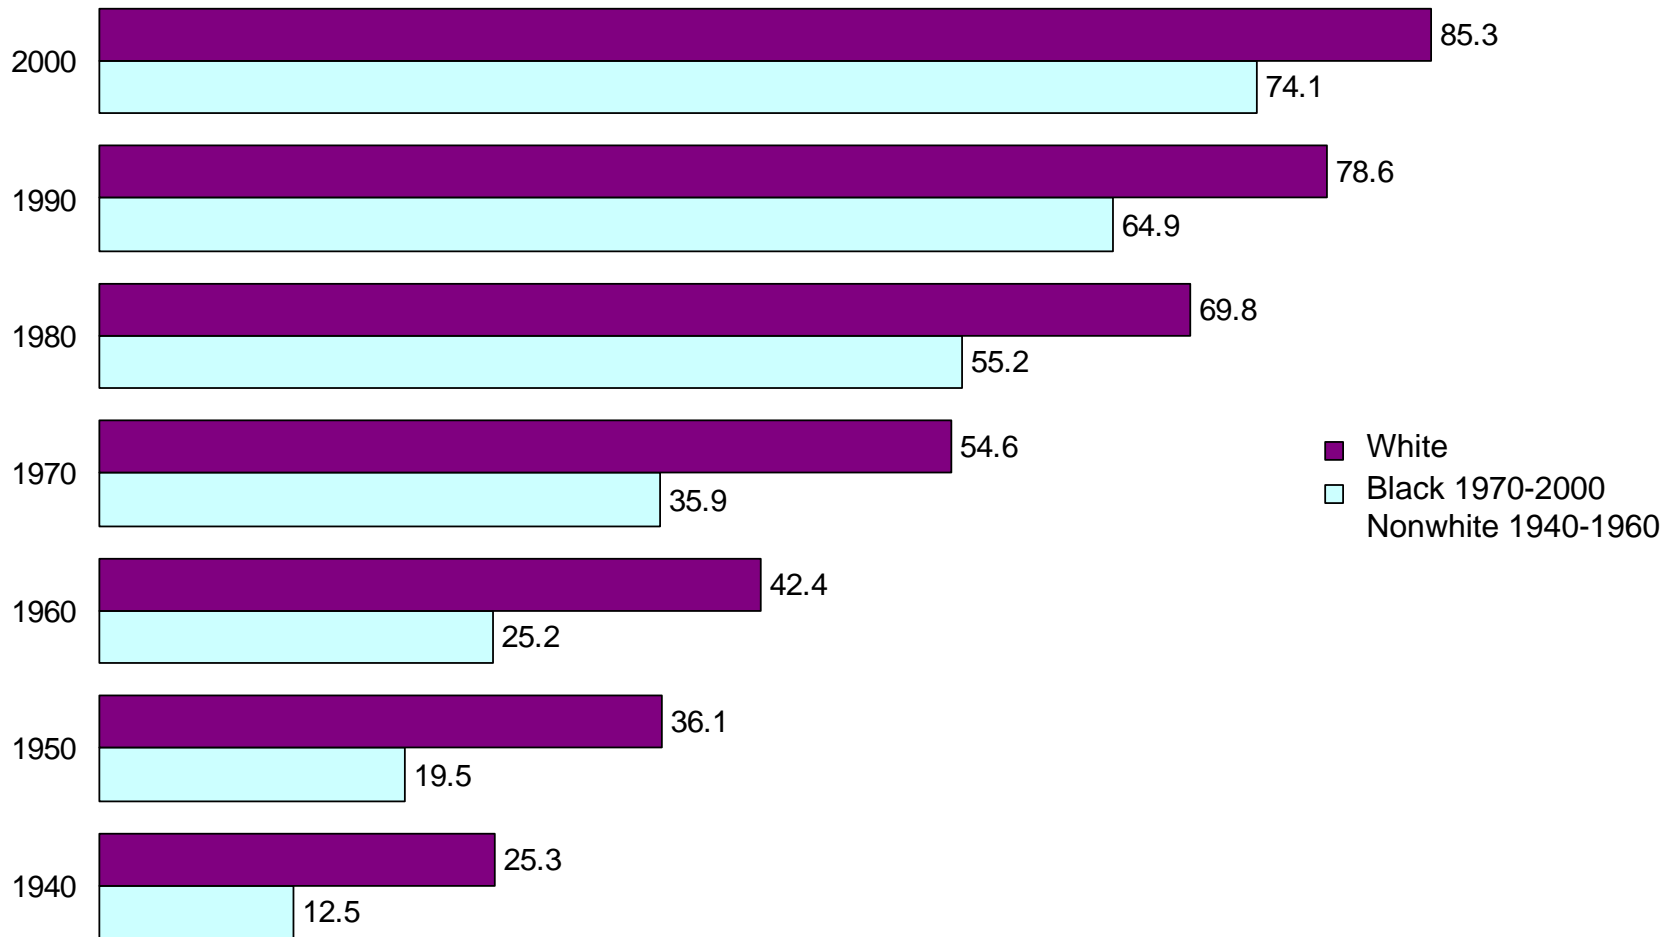

# Michigan

Educational Attainment of the Population 25  
Years and Over: 1940 to 2000

Percent of the Population 25 Years and Over  
with a High School Diploma or More

Percent of the Population 25 Years and Over  
with a Bachelor's Degree or More

Percent of the Population 25 Years and Over with a High School Diploma or More by Sex

## Percent of the Population 25 Years and Over with a Bachelor's Degree or More by Sex

## Percent of the Population 25 Years and Over with a High School Diploma or More by Race