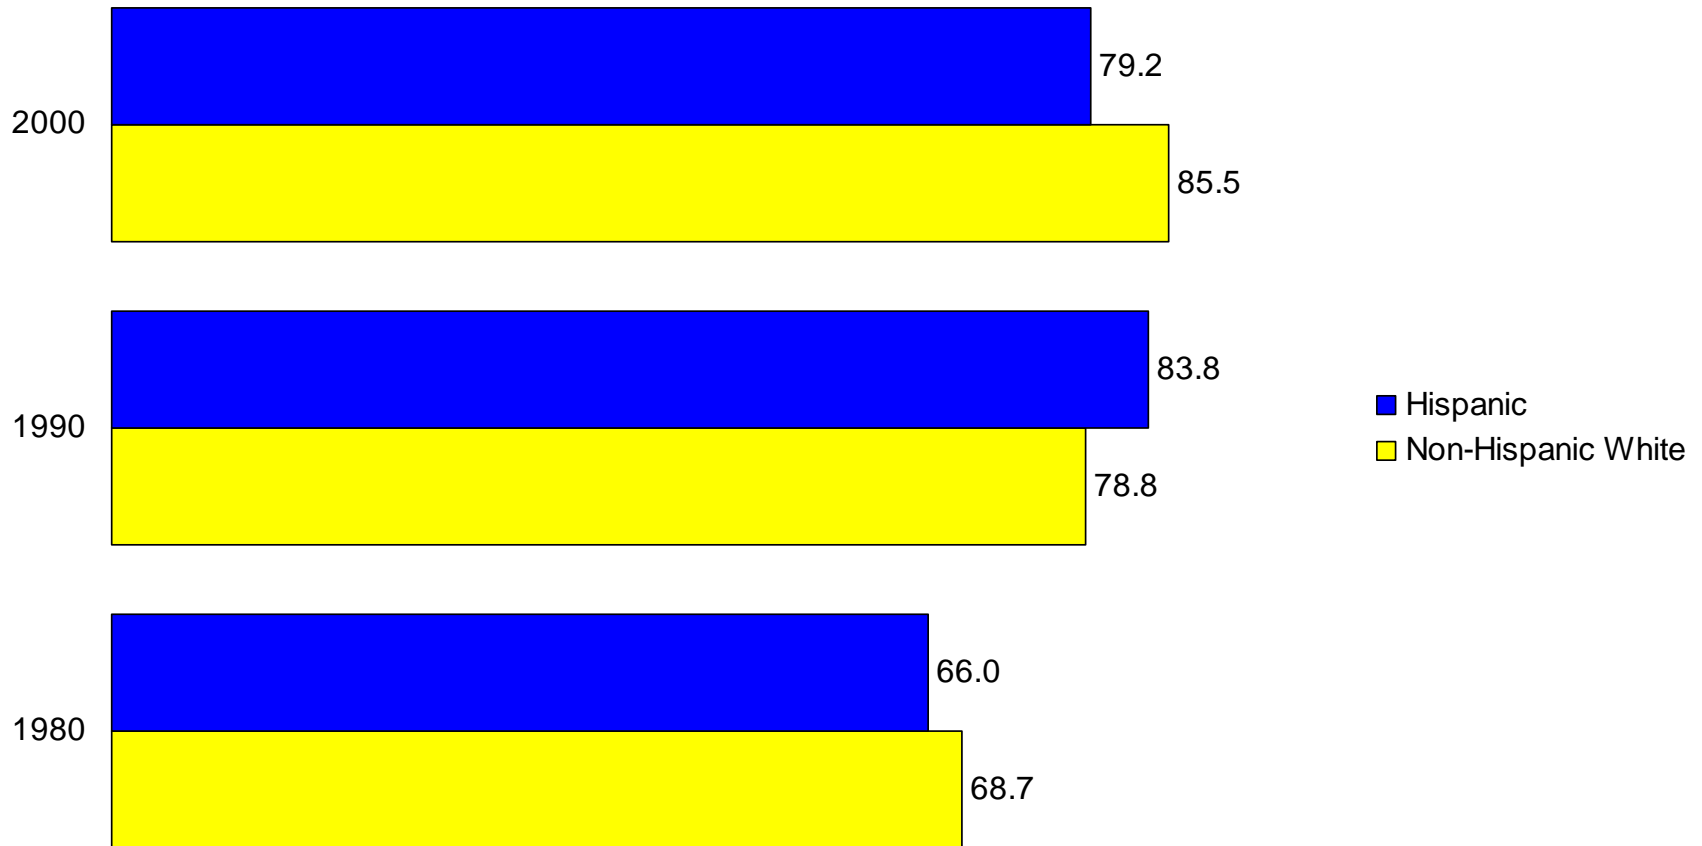

Maine

Educational Attainment of the Population 25
Years and Over: 1940 to 2000

Percent of the Population 25 Years and Over
with a High School Diploma or More

Percent of the Population 25 Years and Over with a Bachelor's Degree or More

Percent of the Population 25 Years and Over with a High School Diploma or More by Sex

Percent of the Population 25 Years and Over with a Bachelor's Degree or More by Sex

Percent of the Population 25 Years and Over with a High School Diploma or More by Race

Percent of the Population 25 Years and Over with a Bachelor's Degree or More by Race

Percent of the Population 25 Years and Over with a High School Diploma or More by Hispanic Origin

Percent of the Population 25 Years and Over with a Bachelor's Degree or More by Hispanic Origin