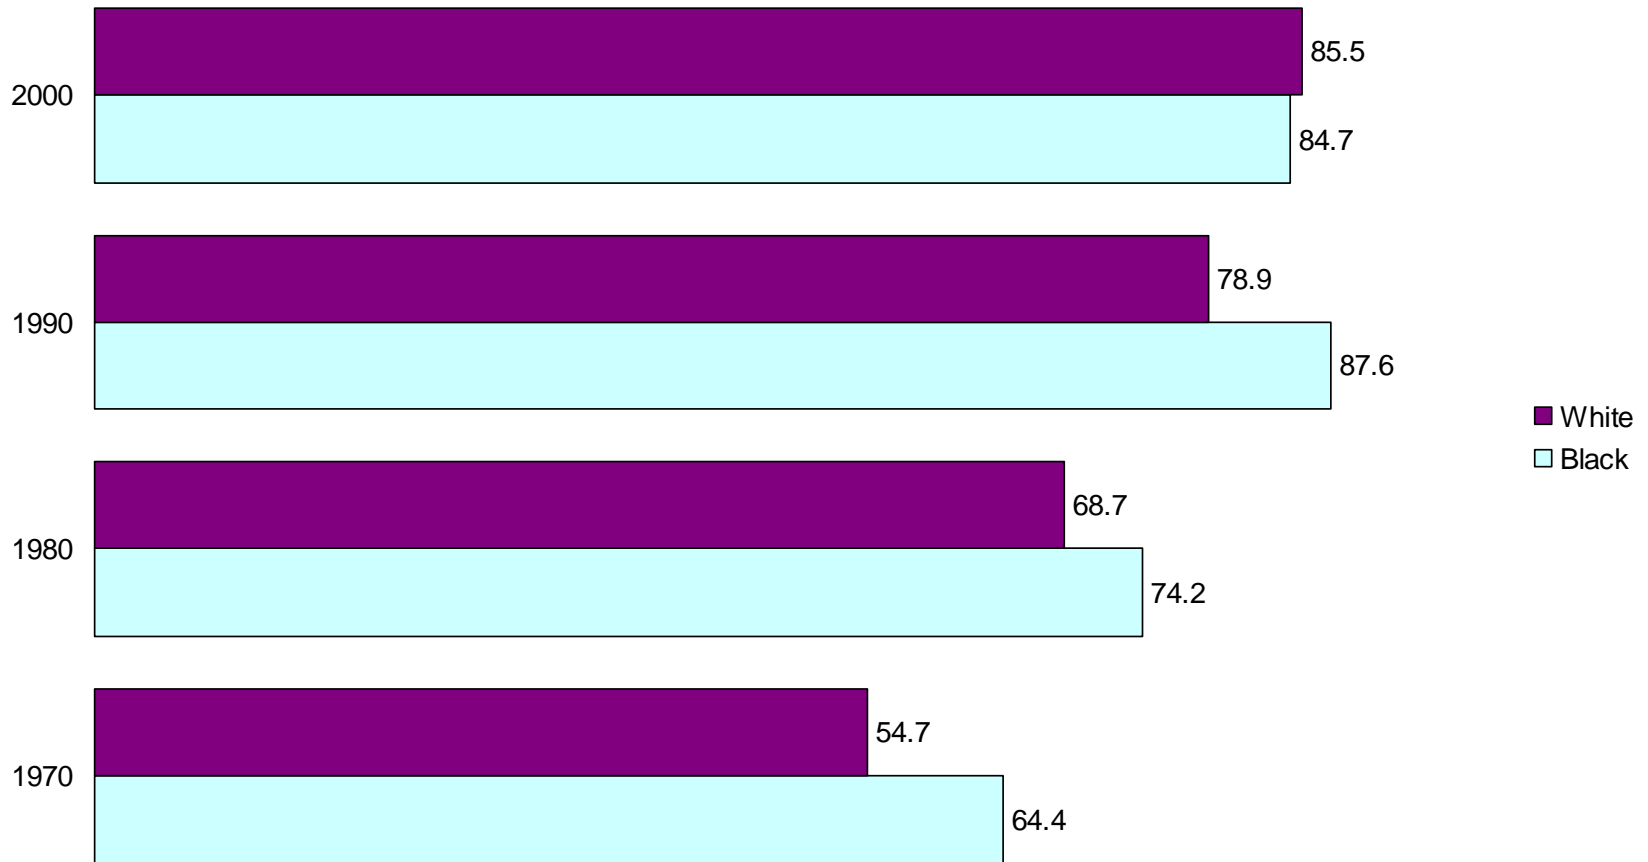

Maine

Educational Attainment of the Population 25
Years and Over: 1940 to 2000

Percent of the Population 25 Years and Over
with a High School Diploma or More

Percent of the Population 25 Years and Over with a Bachelor's Degree or More

Percent of the Population 25 Years and Over with a High School Diploma or More by Sex

Percent of the Population 25 Years and Over with a Bachelor's Degree or More by Sex

Percent of the Population 25 Years and Over with a High School Diploma or More by Race