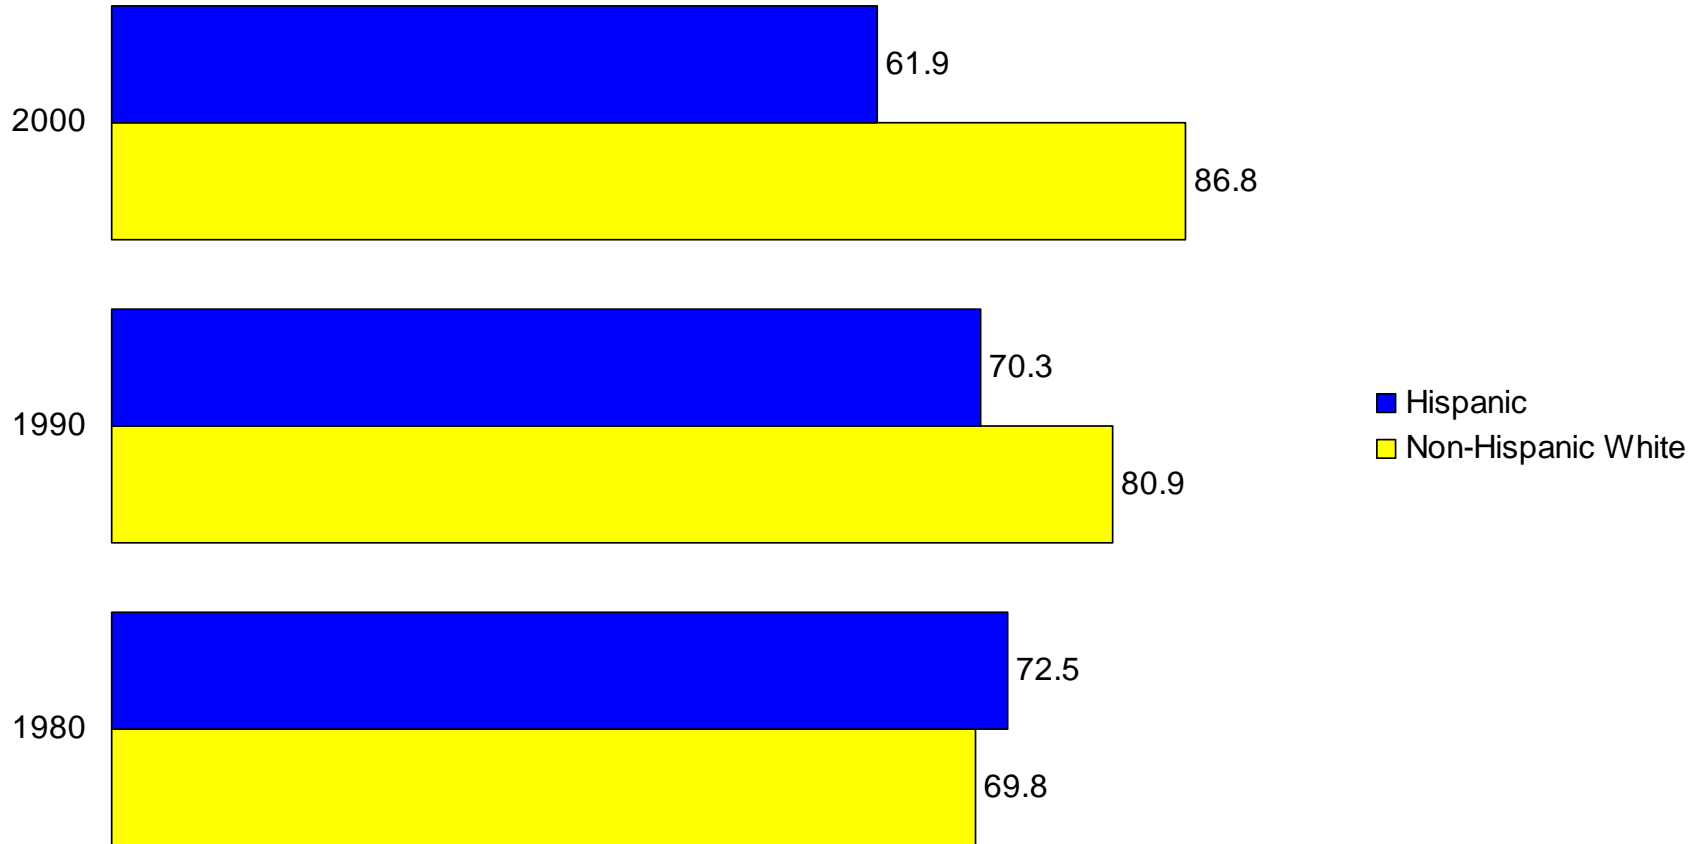

Maryland

Educational Attainment of the Population 25
Years and Over: 1940 to 2000

Percent of the Population 25 Years and Over
with a High School Diploma or More

Percent of the Population 25 Years and Over
with a Bachelor's Degree or More

Percent of the Population 25 Years and Over with a High School Diploma or More by Sex

Percent of the Population 25 Years and Over with a Bachelor's Degree or More by Sex

Percent of the Population 25 Years and Over with a High School Diploma or More by Race

Percent of the Population 25 Years and Over with a Bachelor's Degree or More by Race

Percent of the Population 25 Years and Over with a High School Diploma or More by Hispanic Origin

Percent of the Population 25 Years and Over with a Bachelor's Degree or More by Hispanic Origin