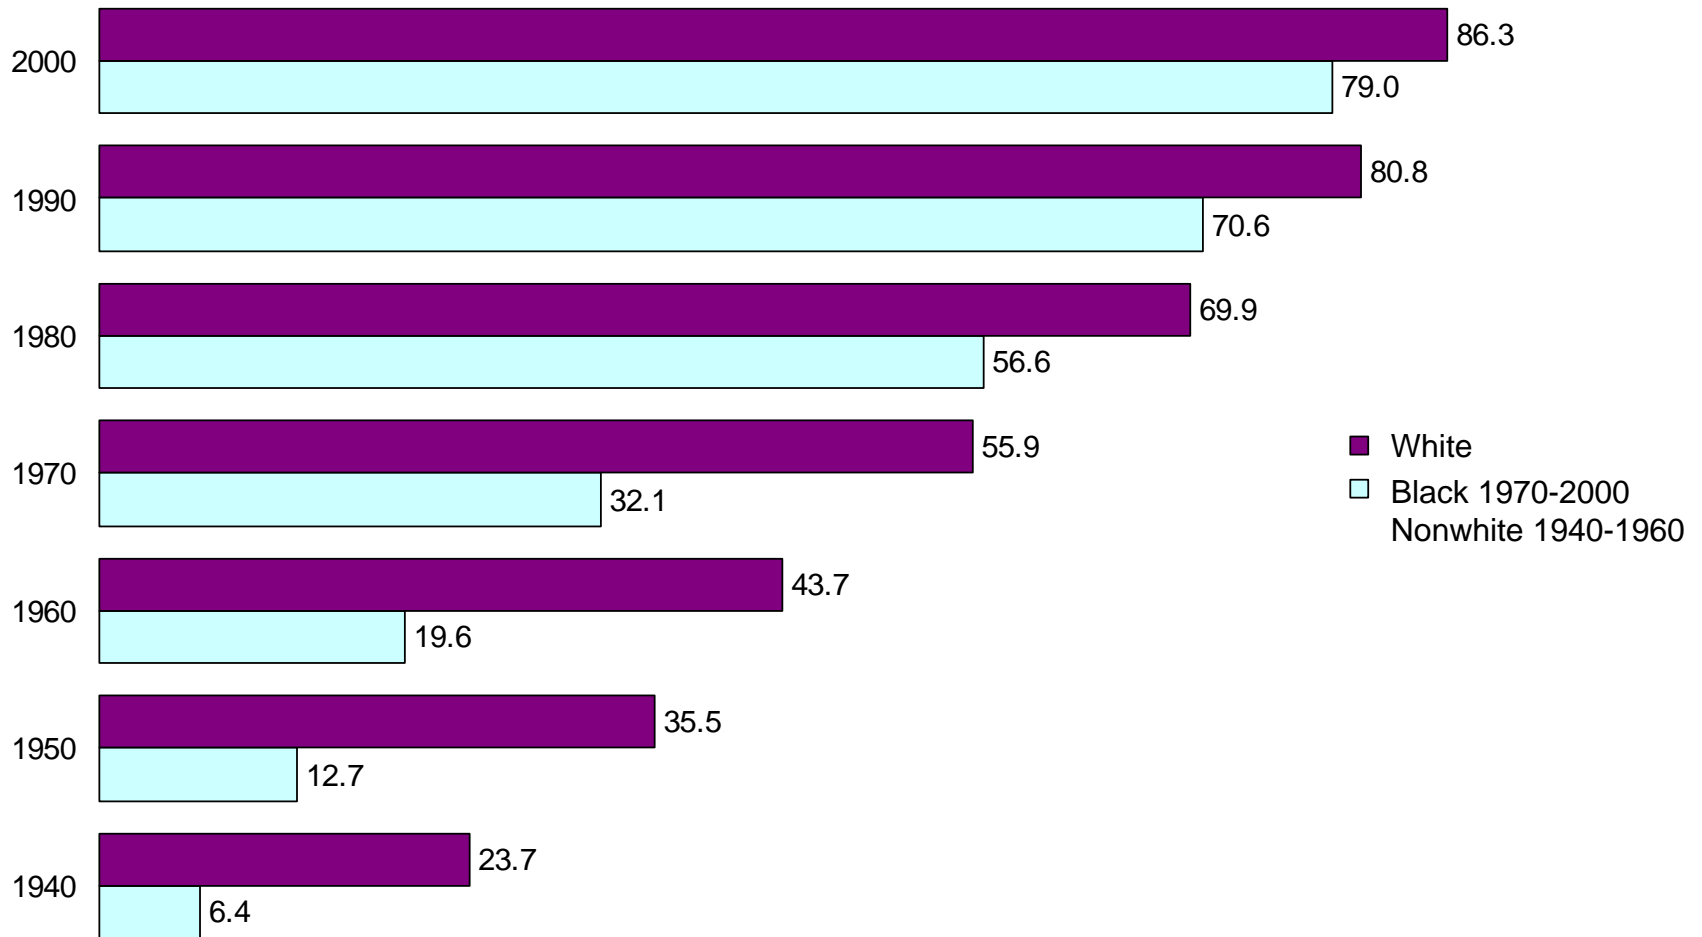

Maryland

Educational Attainment of the Population 25
Years and Over: 1940 to 2000

Percent of the Population 25 Years and Over
with a High School Diploma or More

Percent of the Population 25 Years and Over
with a Bachelor's Degree or More

Percent of the Population 25 Years and Over with a High School Diploma or More by Sex

Percent of the Population 25 Years and Over with a Bachelor's Degree or More by Sex

Percent of the Population 25 Years and Over with a High School Diploma or More by Race