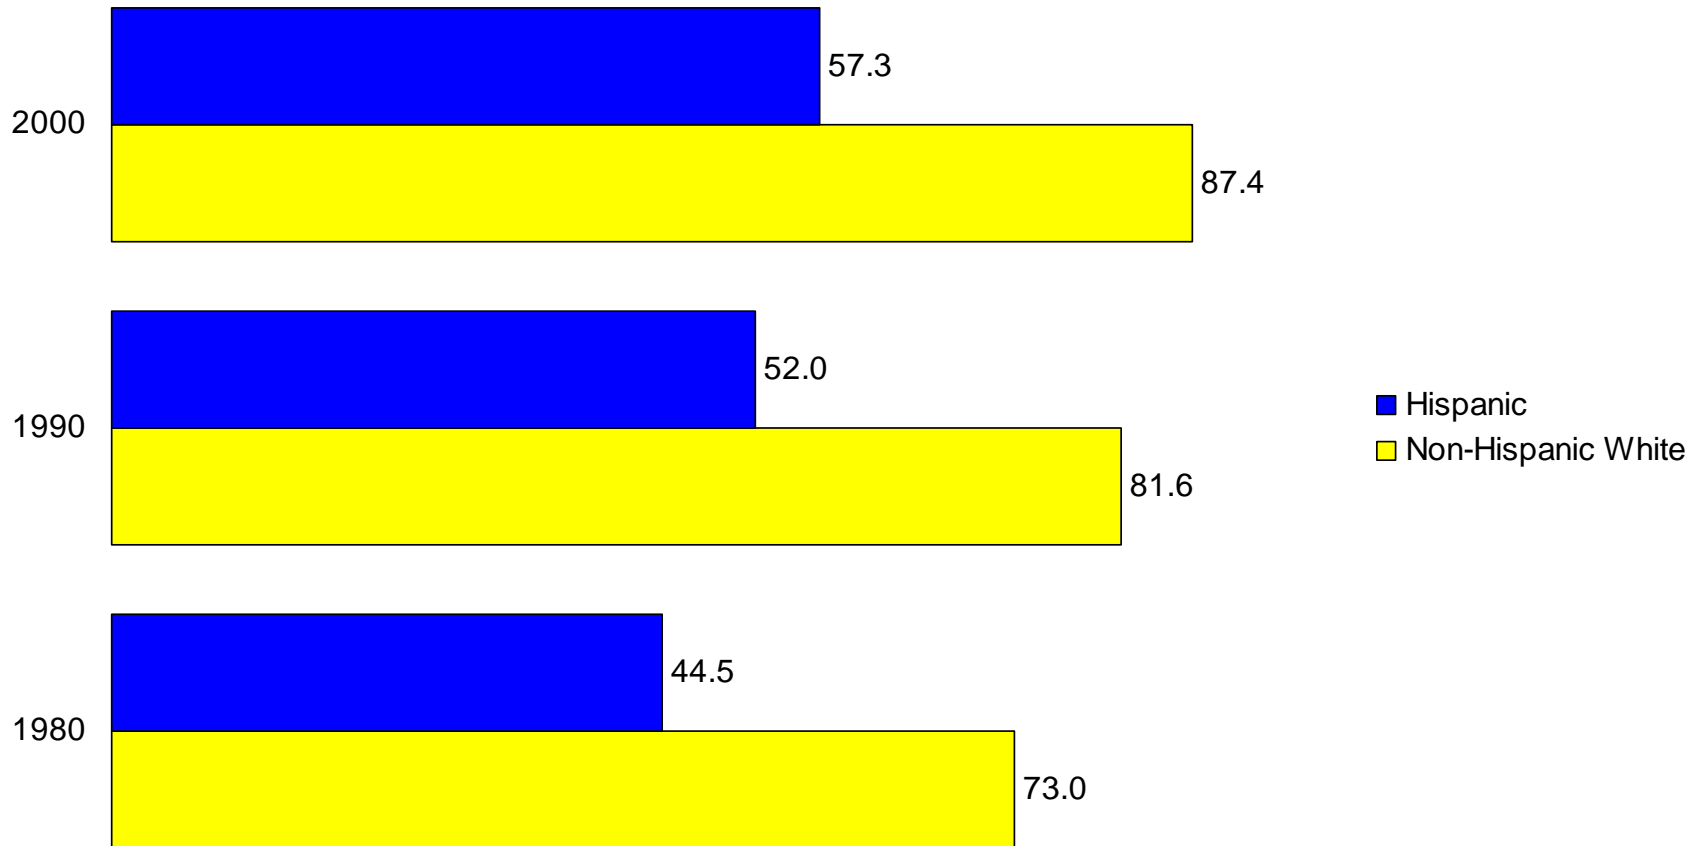

Massachusetts

Educational Attainment of the Population 25
Years and Over: 1940 to 2000

Percent of the Population 25 Years and Over
with a High School Diploma or More

Percent of the Population 25 Years and Over
with a Bachelor's Degree or More

Percent of the Population 25 Years and Over with a High School Diploma or More by Sex

Percent of the Population 25 Years and Over with a Bachelor's Degree or More by Sex

Massachusetts

Percent of the Population 25 Years and Over with a High School Diploma or More by Race

Massachusetts

Percent of the Population 25 Years and Over with a Bachelor's Degree or More by Race

Percent of the Population 25 Years and Over with a High School Diploma or More by Hispanic Origin

Massachusetts

Percent of the Population 25 Years and Over with a Bachelor's Degree or More by Hispanic Origin