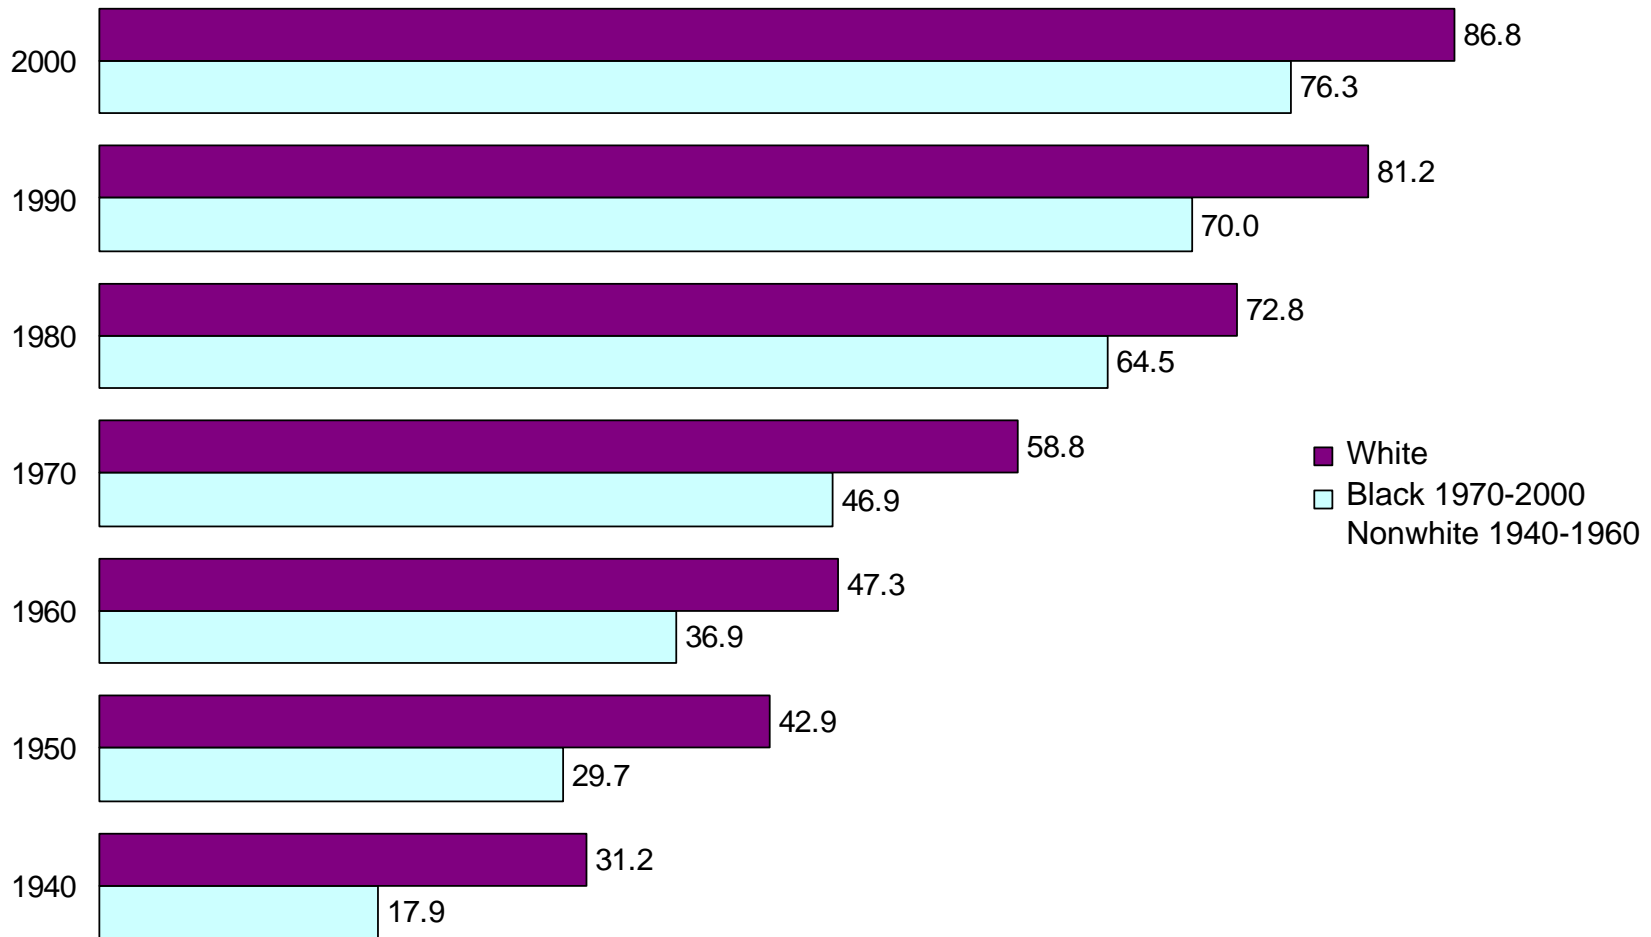

Massachusetts

Educational Attainment of the Population 25
Years and Over: 1940 to 2000

Percent of the Population 25 Years and Over
with a High School Diploma or More

Percent of the Population 25 Years and Over
with a Bachelor's Degree or More

Percent of the Population 25 Years and Over with a High School Diploma or More by Sex

Percent of the Population 25 Years and Over with a Bachelor's Degree or More by Sex

Massachusetts

Percent of the Population 25 Years and Over with a High School Diploma or More by Race

Massachusetts

Percent of the Population 25 Years and Over with a Bachelor's Degree or More by Race

Percent of the Population 25 Years and Over with a High School Diploma or More by Hispanic Origin

Massachusetts

Percent of the Population 25 Years and Over with a Bachelor's Degree or More by Hispanic Origin