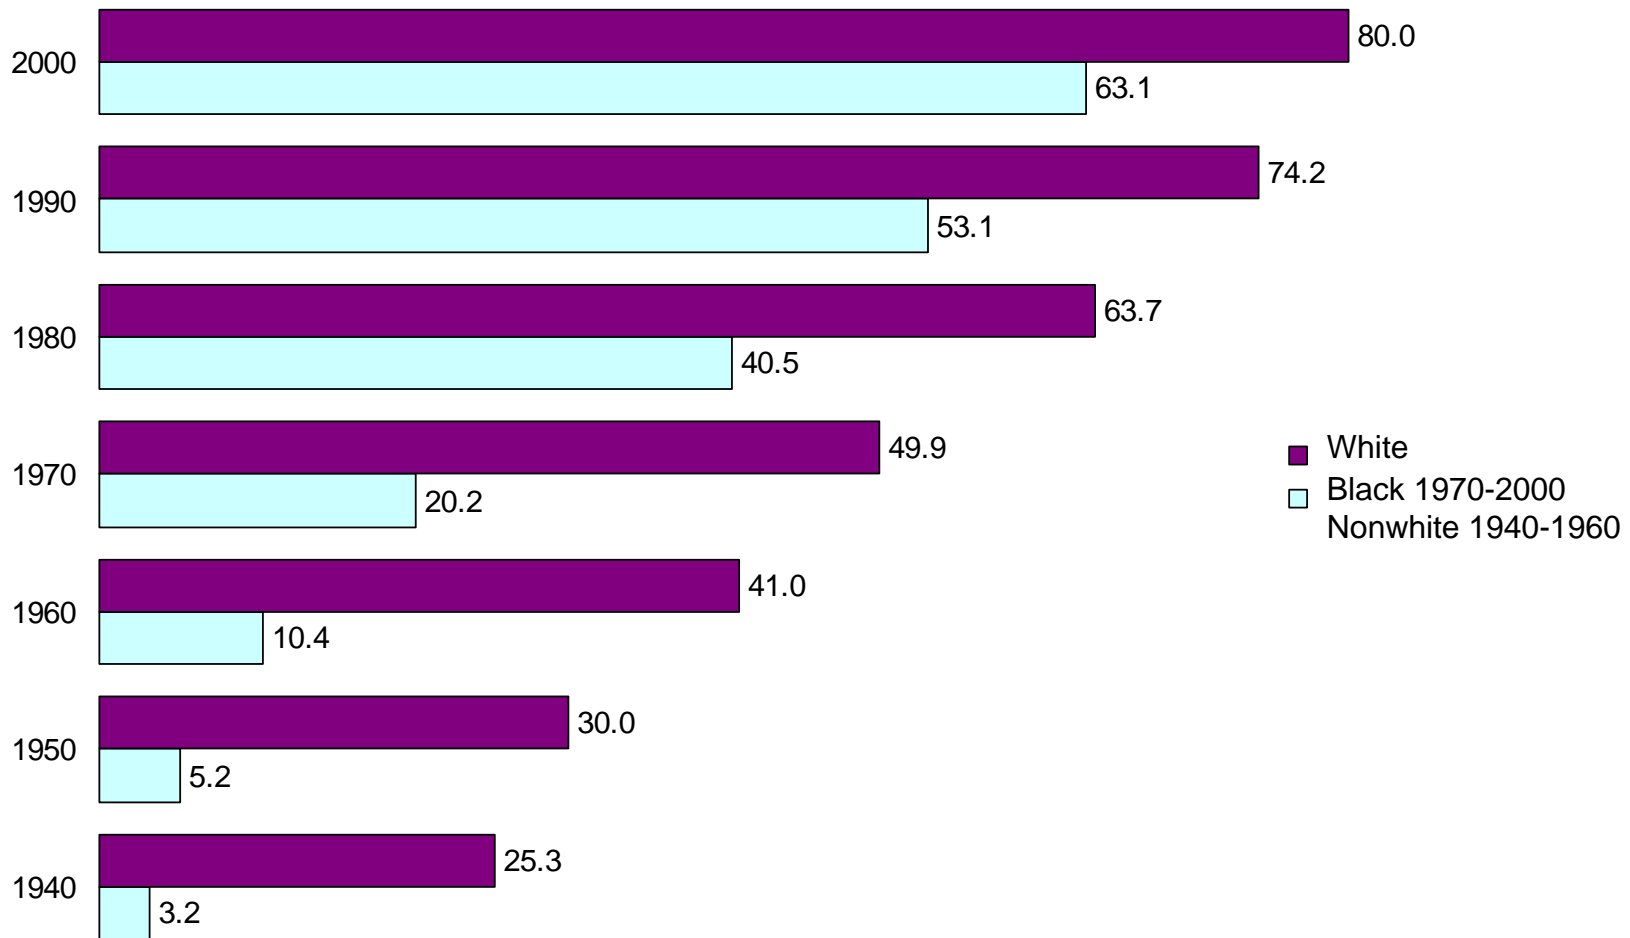

Louisiana

Educational Attainment of the Population 25
Years and Over: 1940 to 2000

Percent of the Population 25 Years and Over
with a High School Diploma or More

Percent of the Population 25 Years and Over with a Bachelor's Degree or More

Percent of the Population 25 Years and Over with a High School Diploma or More by Sex

Percent of the Population 25 Years and Over with a Bachelor's Degree or More by Sex

Percent of the Population 25 Years and Over with a High School Diploma or More by Race