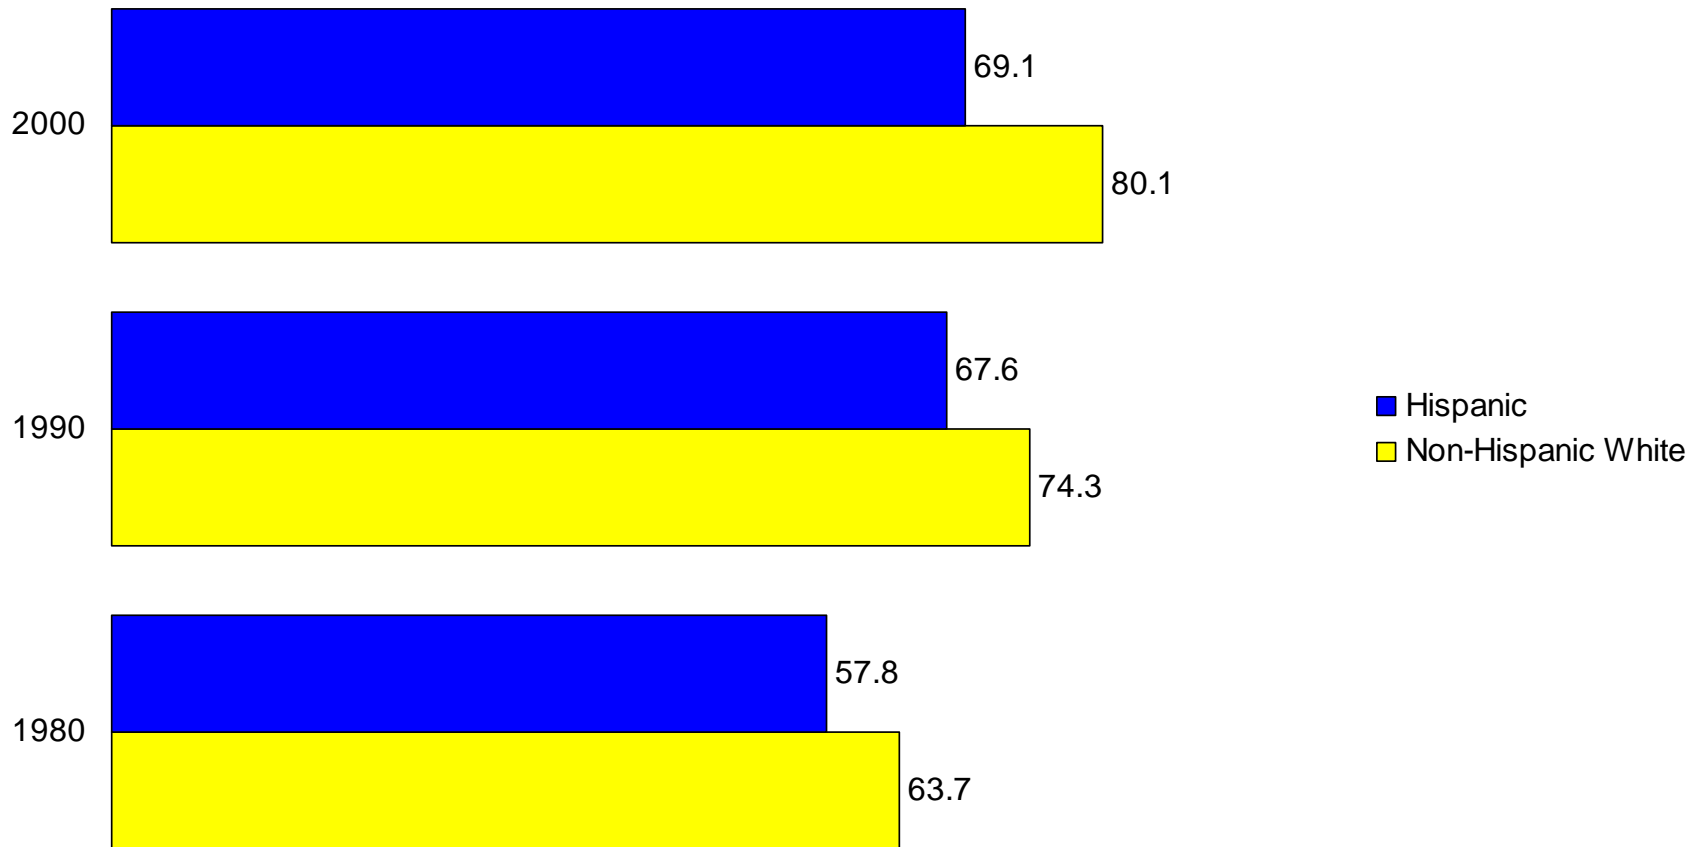

Louisiana

Educational Attainment of the Population 25
Years and Over: 1940 to 2000

Percent of the Population 25 Years and Over
with a High School Diploma or More

Percent of the Population 25 Years and Over with a Bachelor's Degree or More

Percent of the Population 25 Years and Over with a High School Diploma or More by Sex

Percent of the Population 25 Years and Over with a Bachelor's Degree or More by Sex

Percent of the Population 25 Years and Over with a High School Diploma or More by Race

Percent of the Population 25 Years and Over with a Bachelor's Degree or More by Race

Percent of the Population 25 Years and Over with a High School Diploma or More by Hispanic Origin

Percent of the Population 25 Years and Over with a Bachelor's Degree or More by Hispanic Origin