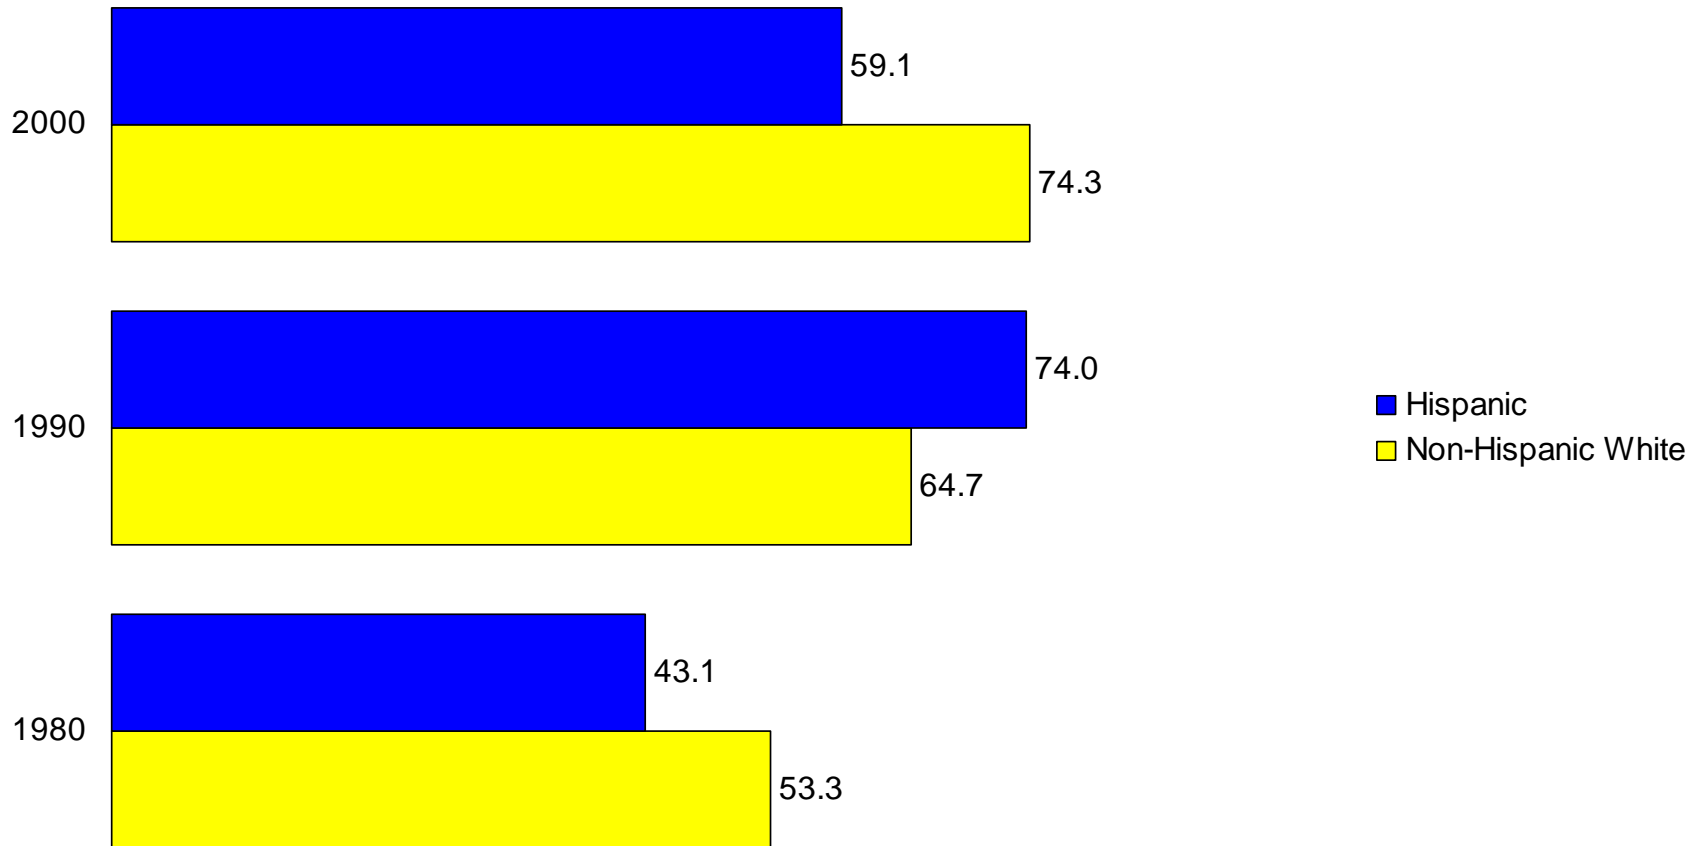

Kentucky

Educational Attainment of the Population 25
Years and Over: 1940 to 2000

Percent of the Population 25 Years and Over
with a High School Diploma or More

Percent of the Population 25 Years and Over
with a Bachelor's Degree or More

Percent of the Population 25 Years and Over with a High School Diploma or More by Sex

Percent of the Population 25 Years and Over with a Bachelor's Degree or More by Sex

Percent of the Population 25 Years and Over with a High School Diploma or More by Race

Percent of the Population 25 Years and Over with a Bachelor's Degree or More by Race

Percent of the Population 25 Years and Over with a High School Diploma or More by Hispanic Origin

Percent of the Population 25 Years and Over with a Bachelor's Degree or More by Hispanic Origin