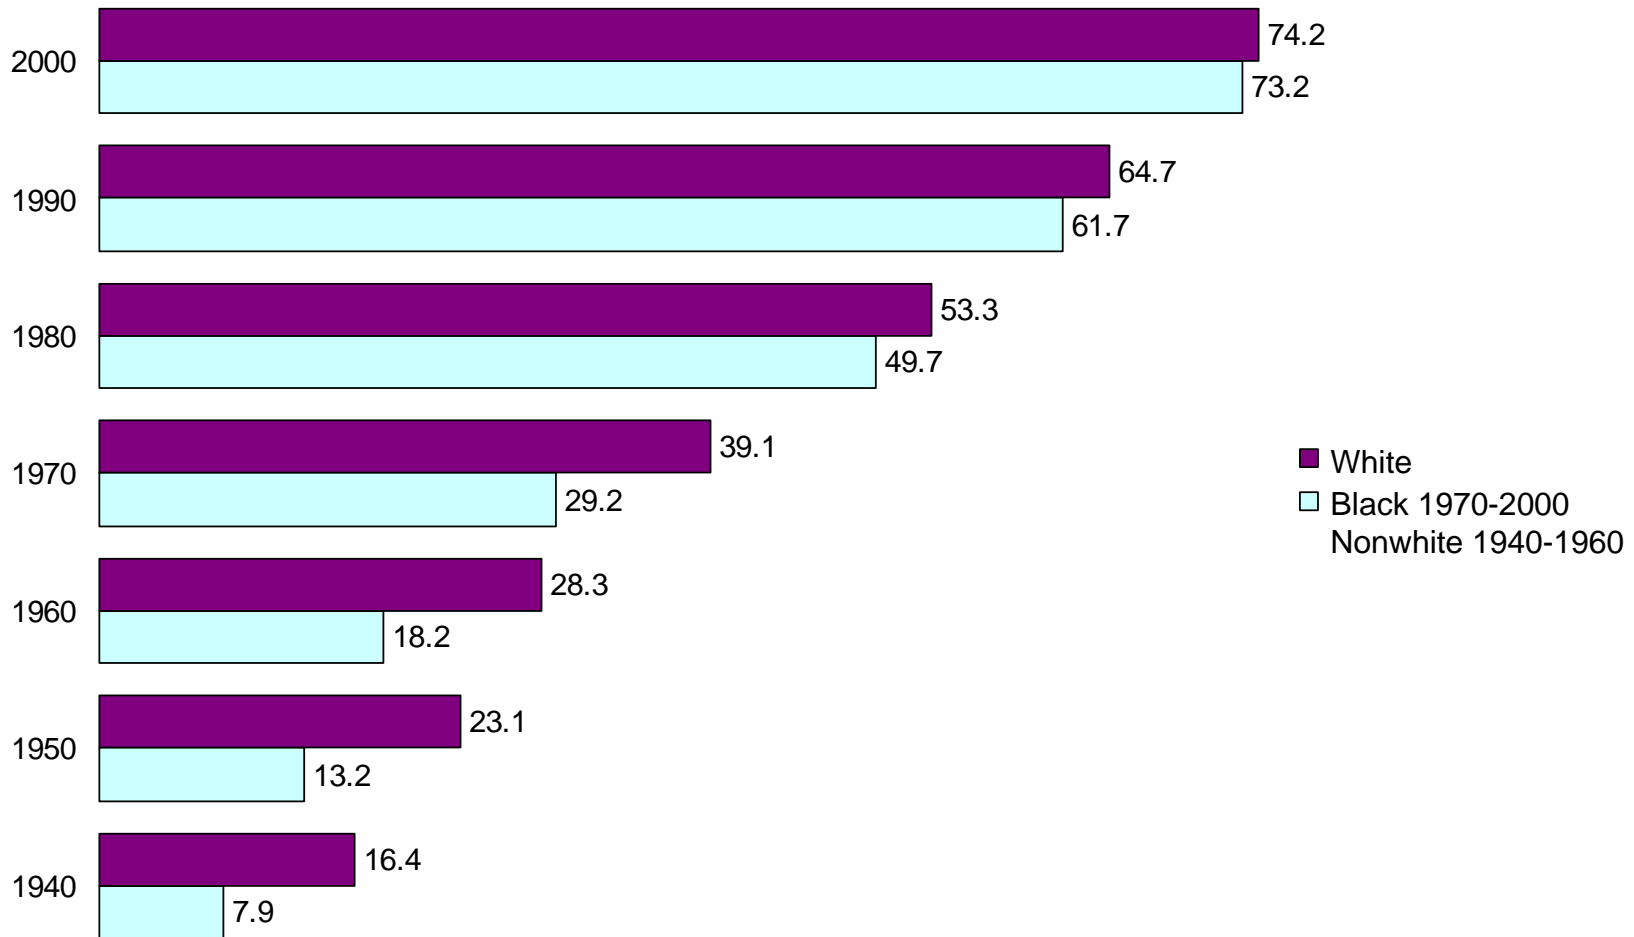

Kentucky

Educational Attainment of the Population 25
Years and Over: 1940 to 2000

Percent of the Population 25 Years and Over
with a High School Diploma or More

Percent of the Population 25 Years and Over
with a Bachelor's Degree or More

Percent of the Population 25 Years and Over with a High School Diploma or More by Sex

Percent of the Population 25 Years and Over with a Bachelor's Degree or More by Sex

Percent of the Population 25 Years and Over with a High School Diploma or More by Race