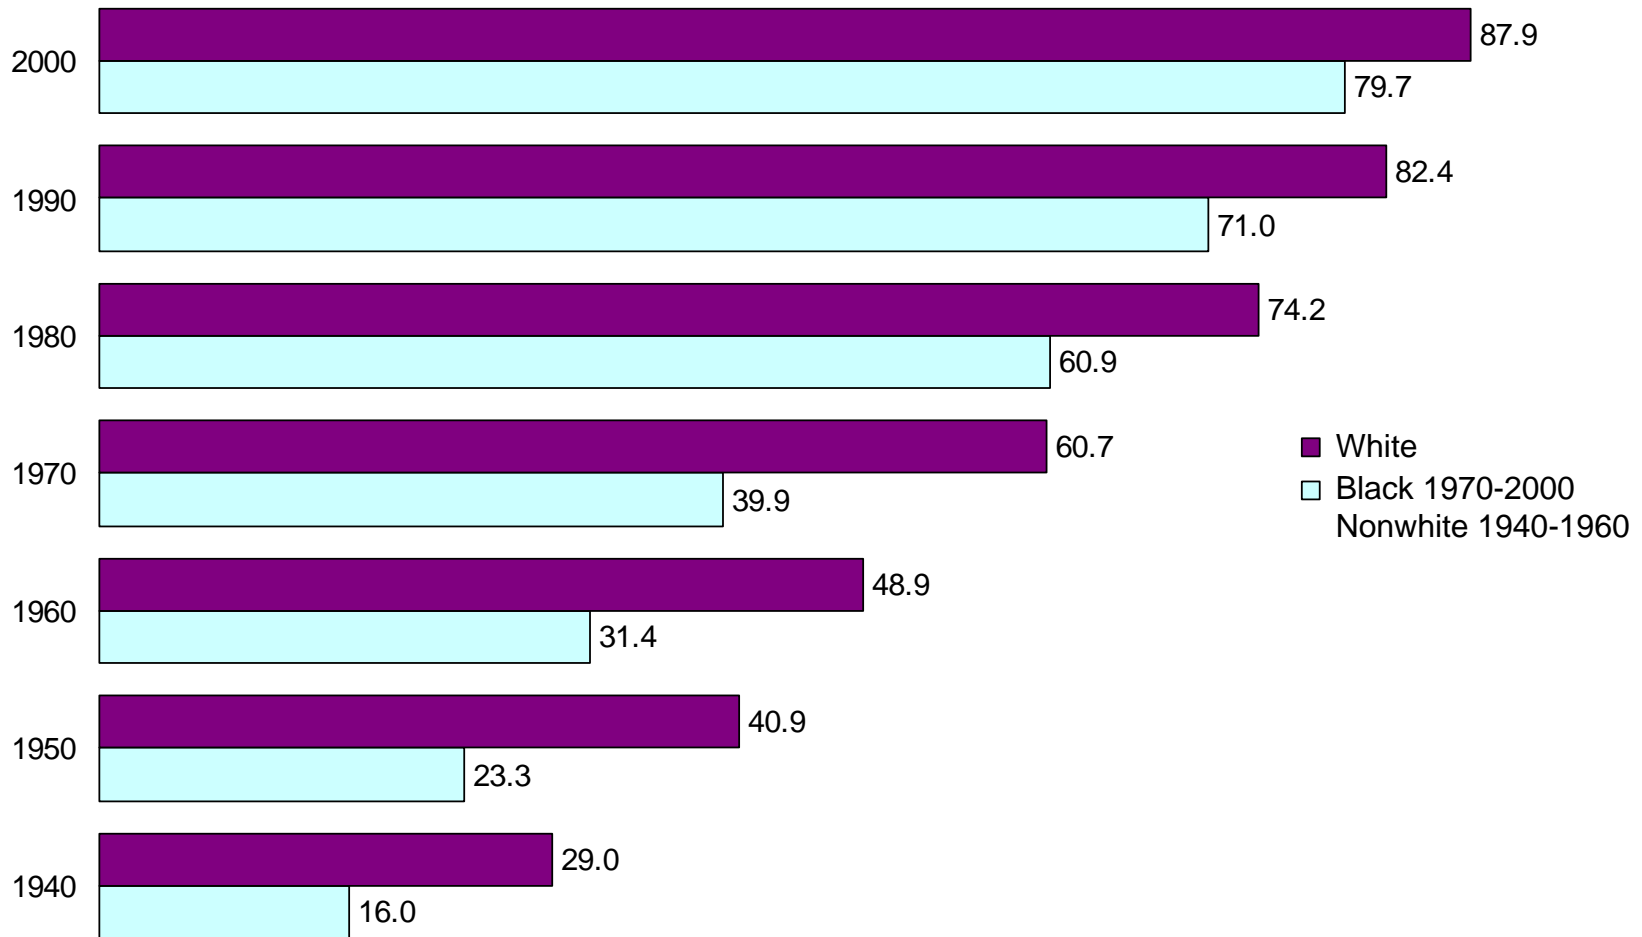

# Kansas

Educational Attainment of the Population 25  
Years and Over: 1940 to 2000

Percent of the Population 25 Years and Over  
with a High School Diploma or More

Percent of the Population 25 Years and Over  
with a Bachelor's Degree or More

Percent of the Population 25 Years and Over with a High School Diploma or More by Sex

## Percent of the Population 25 Years and Over with a Bachelor's Degree or More by Sex

### Percent of the Population 25 Years and Over with a High School Diploma or More by Race