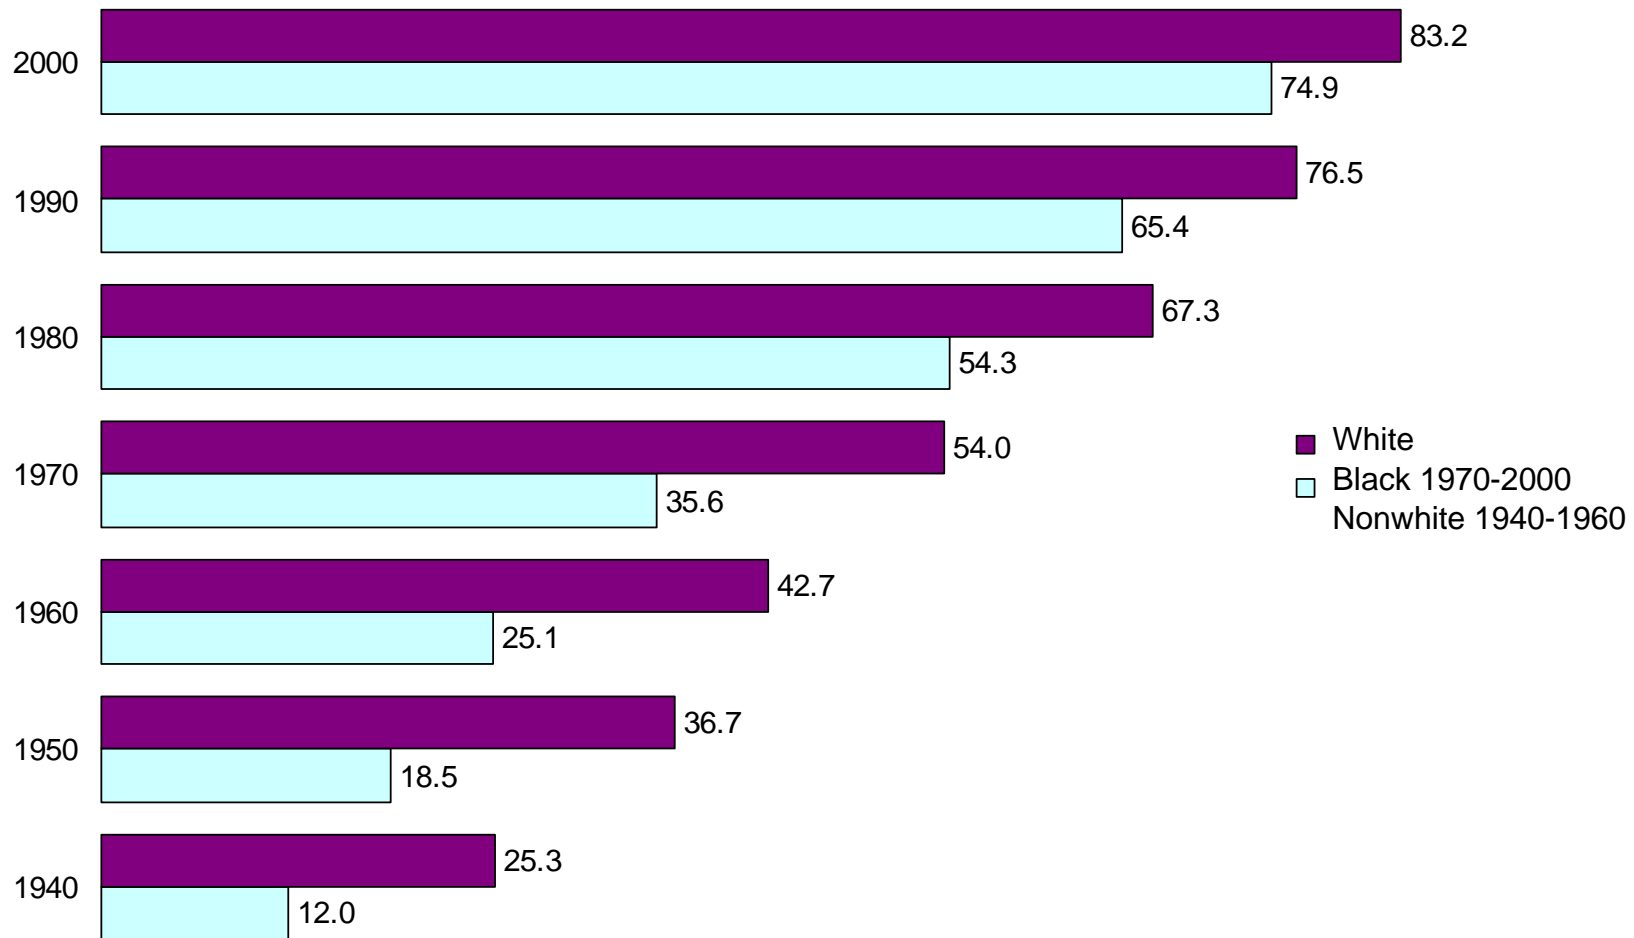

Indiana

Educational Attainment of the Population 25
Years and Over: 1940 to 2000

Percent of the Population 25 Years and Over
with a High School Diploma or More

Percent of the Population 25 Years and Over with a Bachelor's Degree or More

Percent of the Population 25 Years and Over with a High School Diploma or More by Sex

Percent of the Population 25 Years and Over with a Bachelor's Degree or More by Sex

Percent of the Population 25 Years and Over with a High School Diploma or More by Race