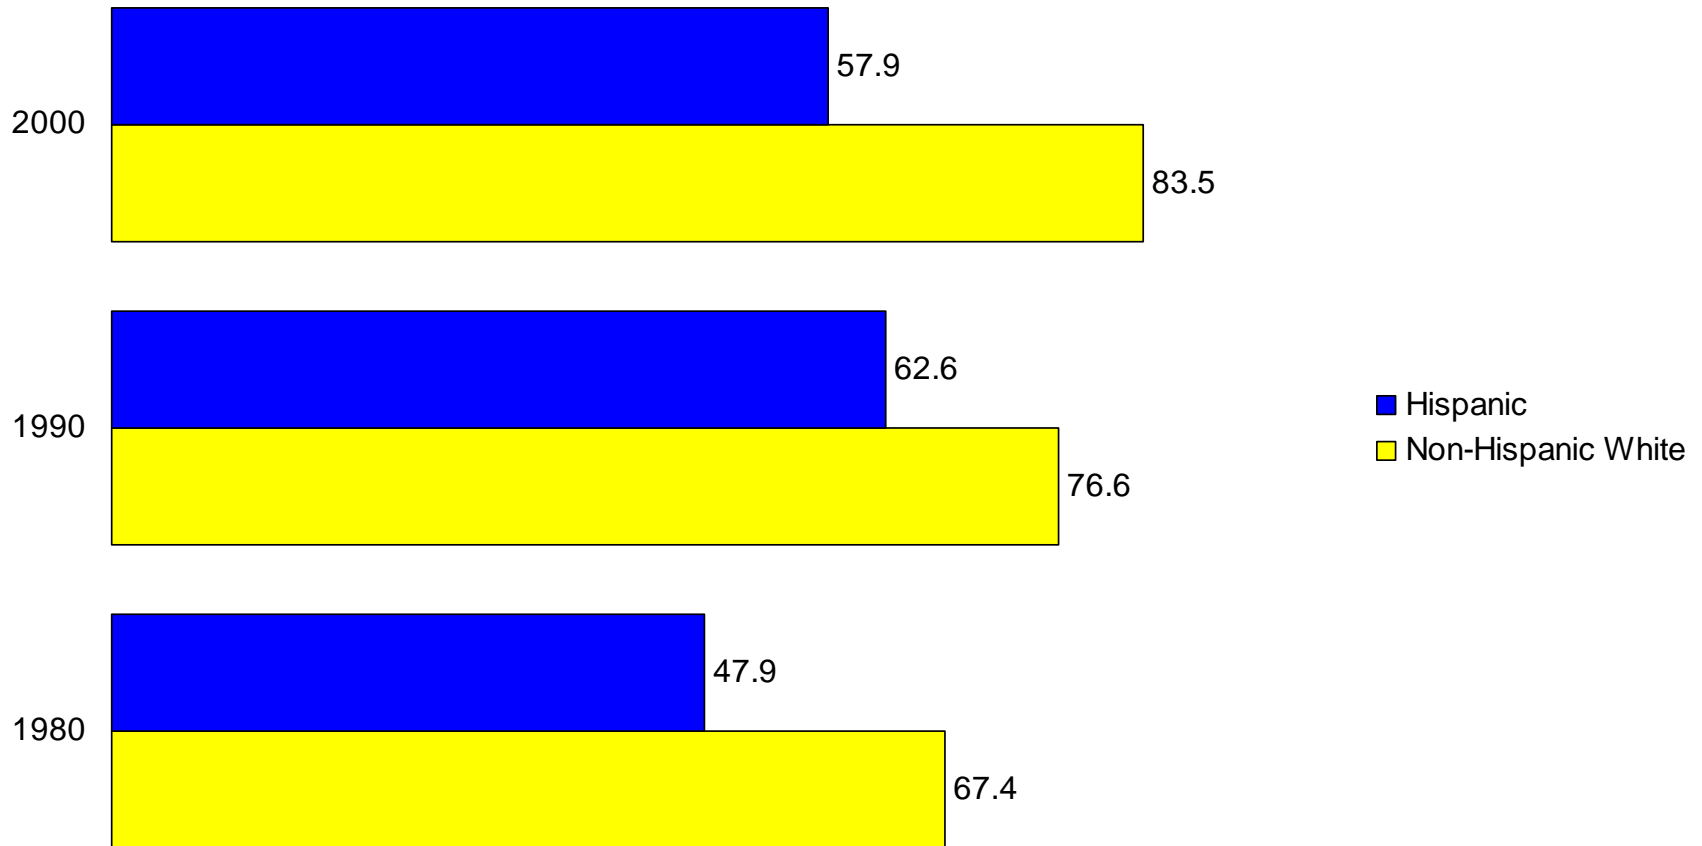

Indiana

Educational Attainment of the Population 25
Years and Over: 1940 to 2000

Percent of the Population 25 Years and Over
with a High School Diploma or More

Percent of the Population 25 Years and Over with a Bachelor's Degree or More

Percent of the Population 25 Years and Over with a High School Diploma or More by Sex

Percent of the Population 25 Years and Over with a Bachelor's Degree or More by Sex

Percent of the Population 25 Years and Over with a High School Diploma or More by Race

Percent of the Population 25 Years and Over with a Bachelor's Degree or More by Race

Percent of the Population 25 Years and Over with a High School Diploma or More by Hispanic Origin

Percent of the Population 25 Years and Over with a Bachelor's Degree or More by Hispanic Origin